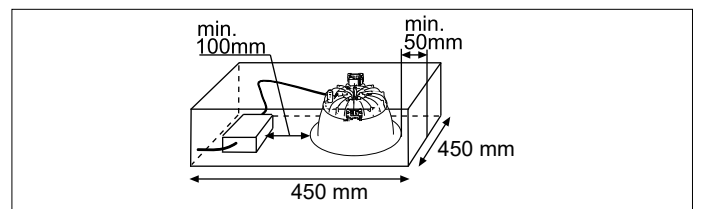

Constant Current $\geq 500\text{mA}$

Constant Current $\leq 500\text{mA}$