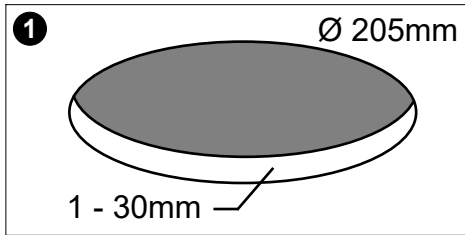

FAGERHULT

SE - 566 80 Habo

Pleiad G4 Robust

Ljuskällan ska enbart bytas ut av tillverkaren eller hans utsedda person.
The light source shall only be replaced by the manufacturer or his designated person.