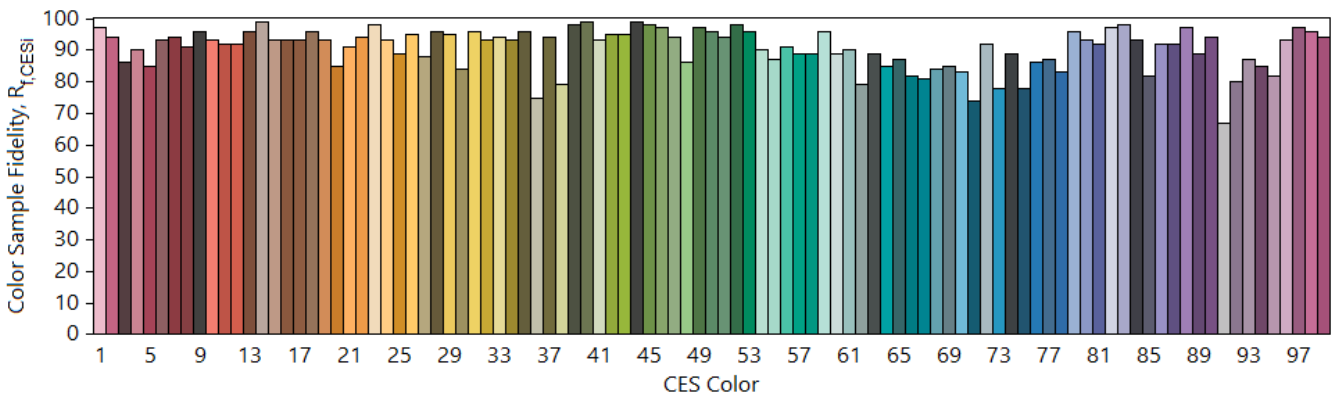

IES TM-30-18 Color Rendition Report

Source: ELA-10817-S

Manufacturer: ELA

Date: Saturday July 02 18:55:46 2022

Model: EL-VER-2478-xxx

Notes: Applicable to Vertex 150 1500x150mm 940 variants.

x 0.373614
 y 0.369483
 u' 0.223501
 v' 0.497317

CIE 13.3-1995
(CRI)
R_a 95
R_g 78

Colors are for visual orientation purposes only.