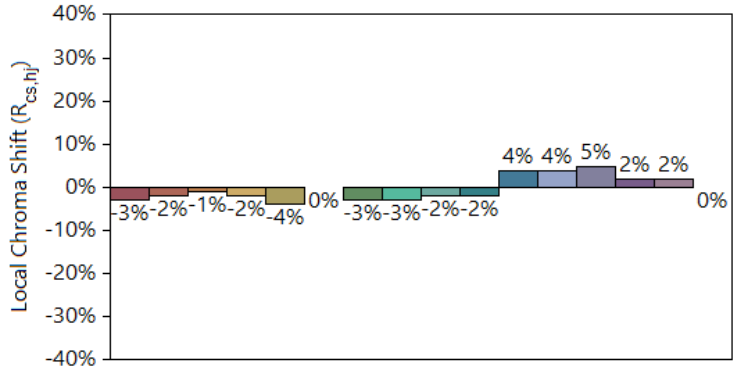

IES TM-30-18 Color Rendition Report

Source: ELA-10817-S

Manufacturer: ELA

Date: Saturday July 02 18:55:46 2022

Model: EL-VER-2478-xxx

Notes: Applicable to Vertex 150 1500x150mm 940 variants.

x 0.373614
 y 0.369483
 u' 0.223501
 v' 0.497317

CIE 13.3-1995
(CRI)
R_a 95
R_g 78

Colors are for visual orientation purposes only.