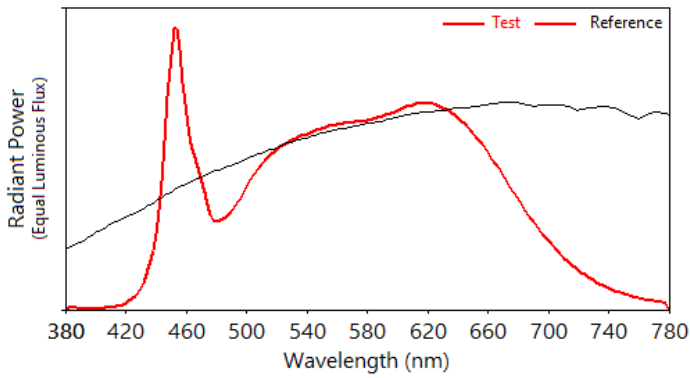

IES TM-30-18 Color Rendition Report

Source: ELA-10817-S

Manufacturer: ELA

Date: Saturday July 02 18:55:46 2022

Model: EL-VER-2478-xxx

Notes: Applicable to Vertex 150 1500x150mm 940 variants.

x 0.373614
 y 0.369483
 u' 0.223501
 v' 0.497317

CIE 13.3-1995
(CRI)
R_a 95
R_g 78

Colors are for visual orientation purposes only.