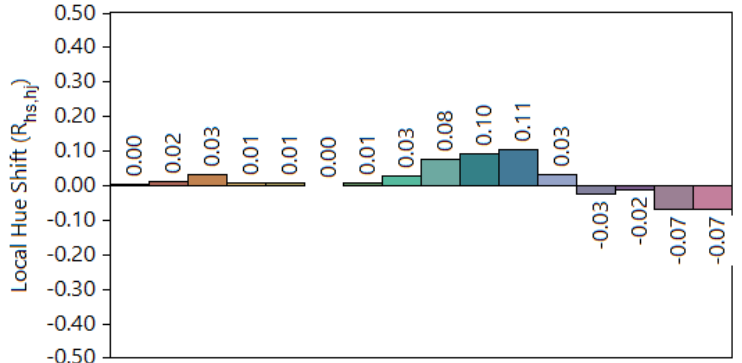

IES TM-30-18 Color Rendition Report

Source: ELA-10817-S

Manufacturer: ELA

Date: Saturday July 02 18:55:46 2022

Model: EL-VER-2478-xxx

Notes: Applicable to Vertex 150 1500x150mm 940 variants.

x 0.373614
 y 0.369483
 u' 0.223501
 v' 0.497317

CIE 13.3-1995
(CRI)
R_a 95
R_g 78

Colors are for visual orientation purposes only.