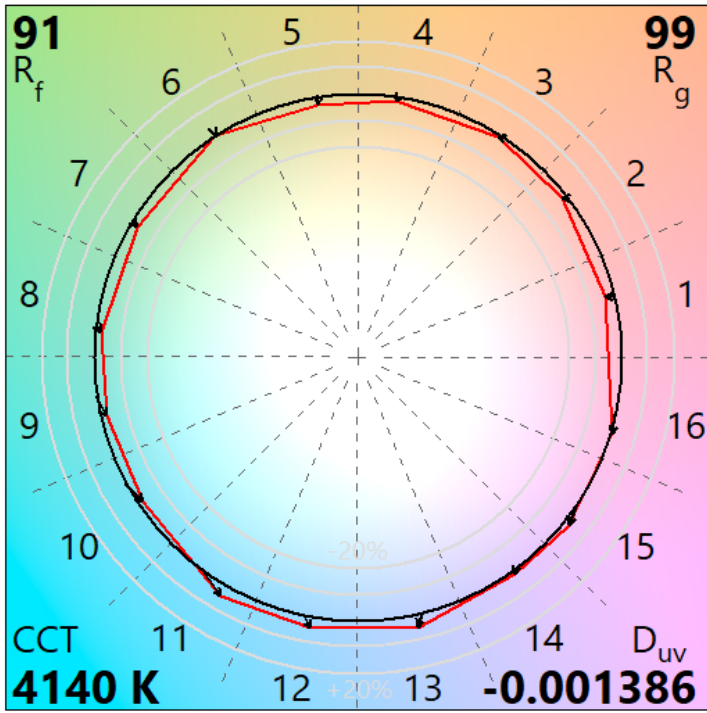

IES TM-30-18 Color Rendition Report

Source: ELA-10817-S

Manufacturer: ELA

Date: Saturday July 02 18:55:46 2022

Model: EL-VER-2478-xxx

Notes: Applicable to Vertex 150 1500x150mm 940 variants.

x 0.373614
 y 0.369483
 u' 0.223501
 v' 0.497317

CIE 13.3-1995
(CRI)
R_a 95
R_g 78

Colors are for visual orientation purposes only.