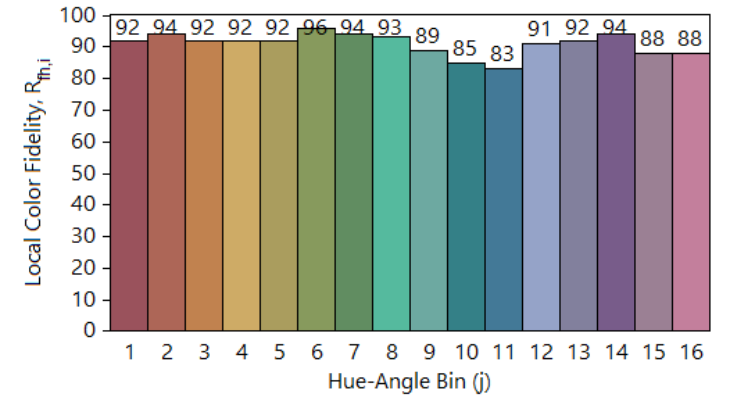

IES TM-30-18 Color Rendition Report

Source: ELA-10817-S

Manufacturer: ELA

Date: Saturday July 02 18:55:46 2022

Model: EL-VER-2478-xxx

Notes: Applicable to Vertex 150 1500x150mm 940 variants.

x 0.373614
 y 0.369483
 u' 0.223501
 v' 0.497317

CIE 13.3-1995
(CRI)
R_a 95
R_g 78

Colors are for visual orientation purposes only.