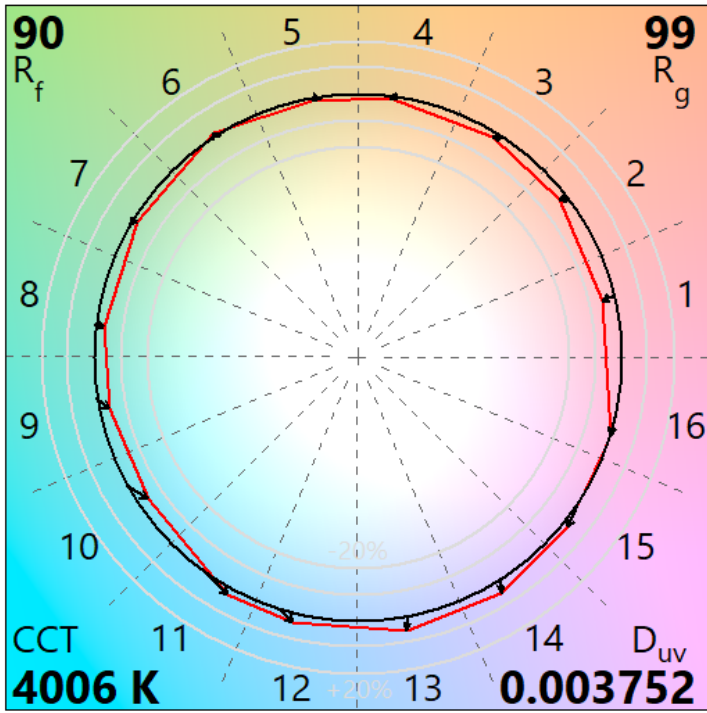

# IES TM-30-18 Color Rendition Report

Source: ELA-10820-S

Manufacturer: ELA

Date: Saturday July 02 18:59:10 2022

Model: EL-VER-2163-xxx

Notes: Applicable to Vertex 150 1200x150mm 940 variants.

x 0.382808  
y 0.386356  
u' 0.222866  
v' 0.506095

CIE 13.3-1995  
(CRI)  
R<sub>a</sub> 91  
R<sub>g</sub> 61

Colors are for visual orientation purposes only.