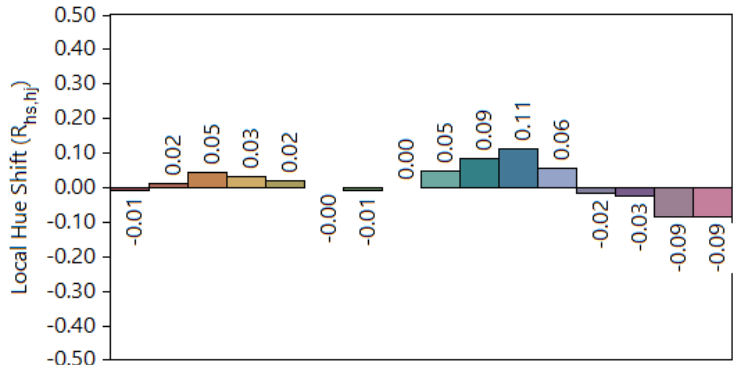

# IES TM-30-18 Color Rendition Report

Source: ELA-10820-S

Manufacturer: ELA

Date: Saturday July 02 18:59:10 2022

Model: EL-VER-2163-xxx

Notes: Applicable to Vertex 150 1200x150mm 940 variants.

x 0.382808  
y 0.386356  
u' 0.222866  
v' 0.506095

CIE 13.3-1995  
(CRI)  
R<sub>a</sub> 91  
R<sub>g</sub> 61

Colors are for visual orientation purposes only.