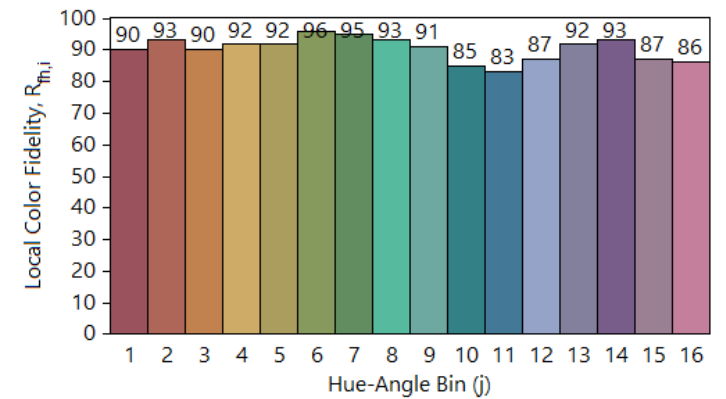

# IES TM-30-18 Color Rendition Report

Source: ELA-10820-S

Manufacturer: ELA

Date: Saturday July 02 18:59:10 2022

Model: EL-VER-2163-xxx

Notes: Applicable to Vertex 150 1200x150mm 940 variants.

x 0.382808  
y 0.386356  
u' 0.222866  
v' 0.506095

CIE 13.3-1995  
(CRI)  
R<sub>a</sub> 91  
R<sub>g</sub> 61

Colors are for visual orientation purposes only.