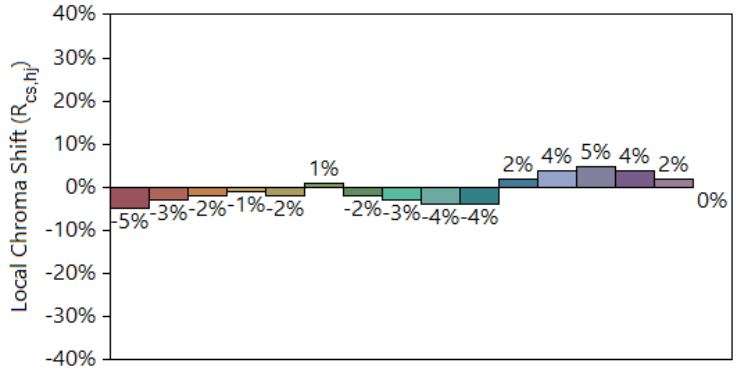

# IES TM-30-18 Color Rendition Report

Source: ELA-10820-S

Manufacturer: ELA

Date: Saturday July 02 18:59:10 2022

Model: EL-VER-2163-xxx

Notes: Applicable to Vertex 150 1200x150mm 940 variants.

x 0.382808  
y 0.386356  
u' 0.222866  
v' 0.506095

CIE 13.3-1995  
(CRI)  
R<sub>a</sub> 91  
R<sub>g</sub> 61

Colors are for visual orientation purposes only.