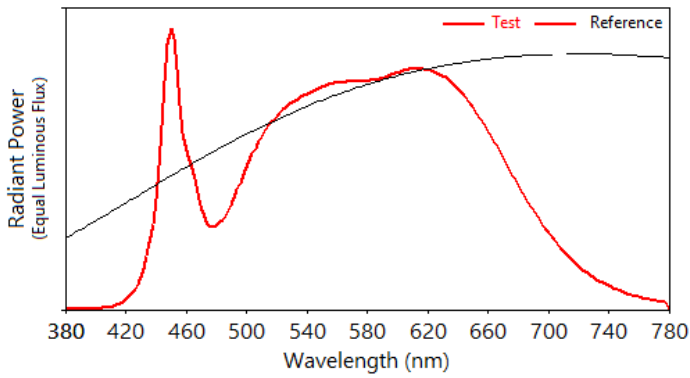

# IES TM-30-18 Color Rendition Report

Source: ELA-10820-S

Manufacturer: ELA

Date: Saturday July 02 18:59:10 2022

Model: EL-VER-2163-xxx

Notes: Applicable to Vertex 150 1200x150mm 940 variants.

x 0.382808  
y 0.386356  
u' 0.222866  
v' 0.506095

CIE 13.3-1995  
(CRI)  
R<sub>a</sub> 91  
R<sub>g</sub> 61

Colors are for visual orientation purposes only.