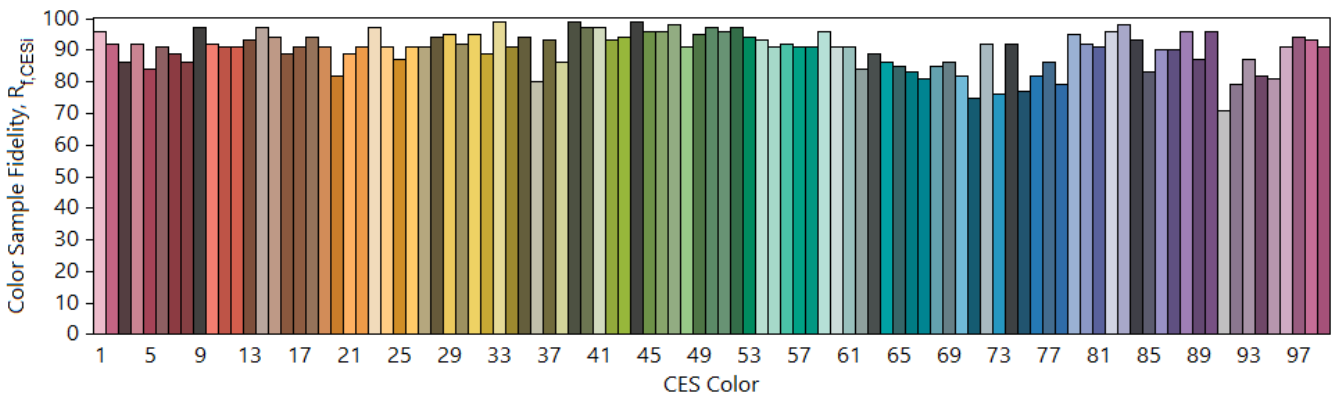

# IES TM-30-18 Color Rendition Report

Source: ELA-10820-S

Manufacturer: ELA

Date: Saturday July 02 18:59:10 2022

Model: EL-VER-2163-xxx

Notes: Applicable to Vertex 150 1200x150mm 940 variants.

x 0.382808  
y 0.386356  
u' 0.222866  
v' 0.506095

CIE 13.3-1995  
(CRI)  
R<sub>a</sub> 91  
R<sub>g</sub> 61

Colors are for visual orientation purposes only.