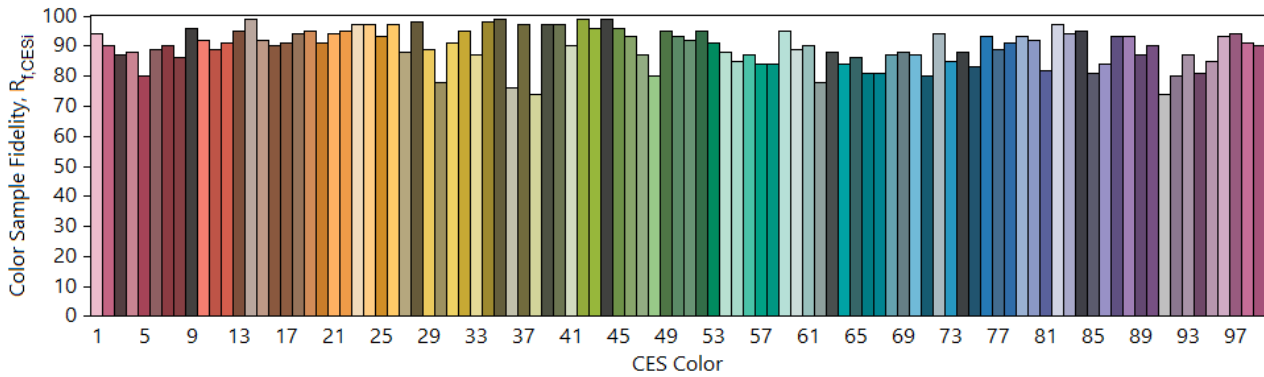

IES TM-30-18 Color Rendition Report

Source: CREECXB0005.IRR

Manufacturer: ELA

Date: Wednesday December 22 12:53:20 2021

Model: PG4 125mm 3000K

Notes: Pleiad G4 125mm 3000K variants

x 0.437807
 y 0.405563
 u' 0.250492
 v' 0.522099

CIE 13.3-1995
 (CRI)
 Ra 93
 R9 64

Colors are for visual orientation purposes only.