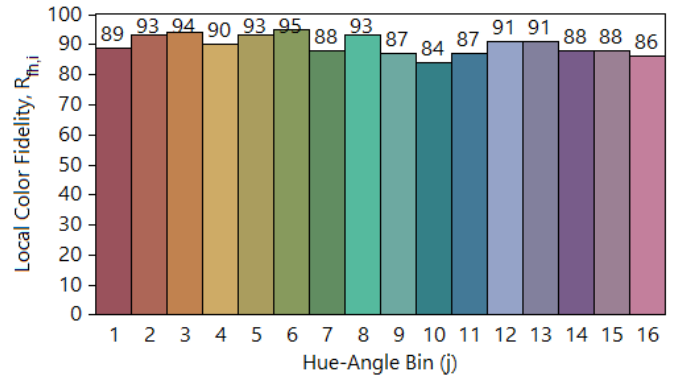

IES TM-30-18 Color Rendition Report

Source: CREECXB0005.IRR

Manufacturer: ELA

Date: Wednesday December 22 12:53:20 2021

Model: PG4 125mm 3000K

Notes: Pleiad G4 125mm 3000K variants

x 0.437807
 y 0.405563
 u' 0.250492
 v' 0.522099

CIE 13.3-1995
 (CRI)
 Ra 93
 R9 64

Colors are for visual orientation purposes only.