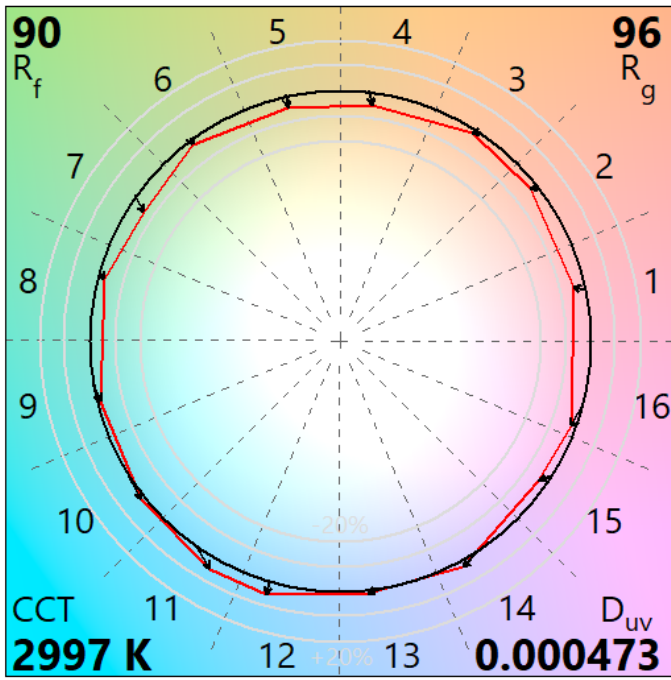

IES TM-30-18 Color Rendition Report

Source: CREECXB0005.IRR

Manufacturer: ELA

Date: Wednesday December 22 12:53:20 2021

Model: PG4 125mm 3000K

Notes: Pleiad G4 125mm 3000K variants

x 0.437807
 y 0.405563
 u' 0.250492
 v' 0.522099

CIE 13.3-1995
 (CRI)
 Ra 93
 R9 64

Colors are for visual orientation purposes only.