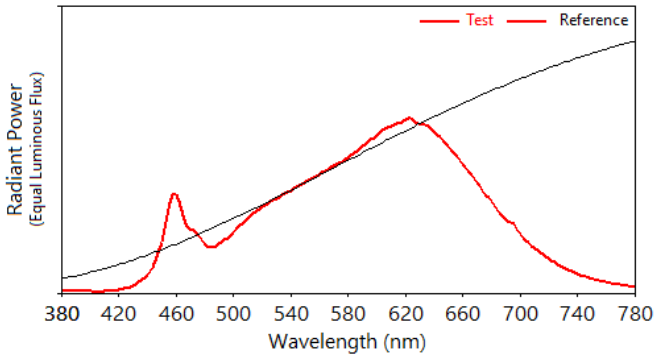

IES TM-30-18 Color Rendition Report

Source: CREECXB0005.IRR

Manufacturer: ELA

Date: Wednesday December 22 12:53:20 2021

Model: PG4 125mm 3000K

Notes: Pleiad G4 125mm 3000K variants

x 0.437807
 y 0.405563
 u' 0.250492
 v' 0.522099