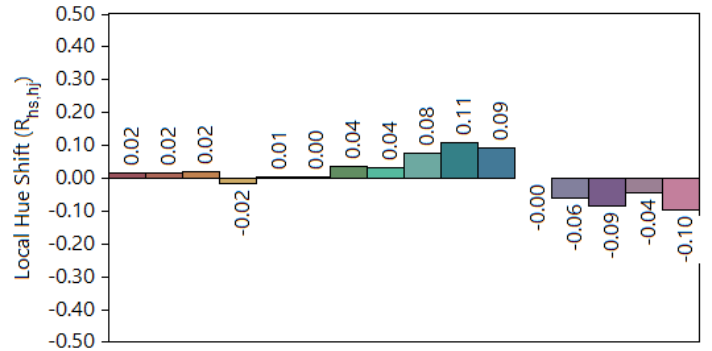

IES TM-30-18 Color Rendition Report

Source: CREECXB0005.IRR

Manufacturer: ELA

Date: Wednesday December 22 12:53:20 2021

Model: PG4 125mm 3000K

Notes: Pleiad G4 125mm 3000K variants

x 0.437807
 y 0.405563
 u' 0.250492
 v' 0.522099

CIE 13.3-1995
 (CRI)
 Ra 93
 R9 64

Colors are for visual orientation purposes only.