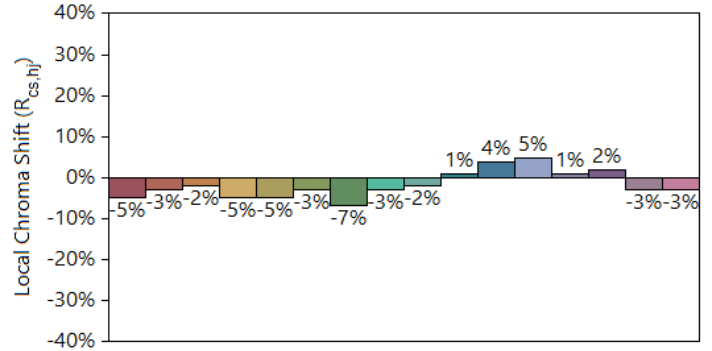

IES TM-30-18 Color Rendition Report

Source: CREECXB0005.IRR

Manufacturer: ELA

Date: Wednesday December 22 12:53:20 2021

Model: PG4 125mm 3000K

Notes: Pleiad G4 125mm 3000K variants

x 0.437807
 y 0.405563
 u' 0.250492
 v' 0.522099

CIE 13.3-1995
 (CRI)
 Ra 93
 R9 64

Colors are for visual orientation purposes only.