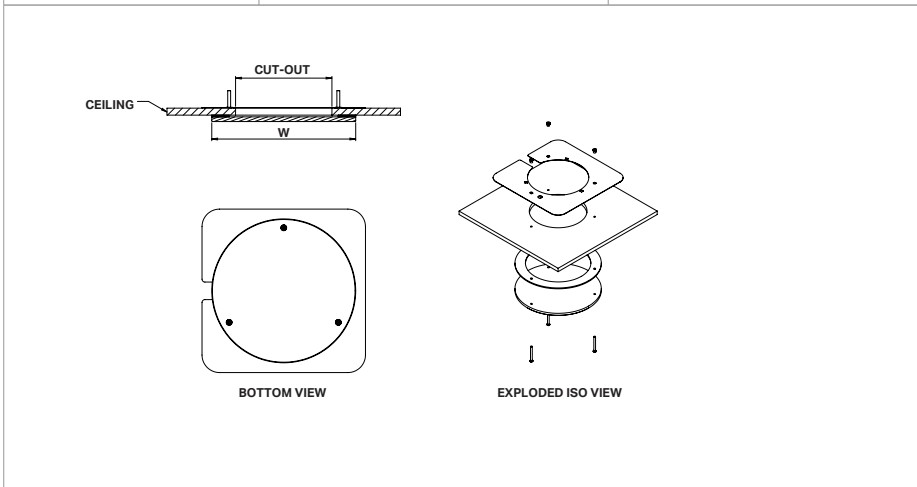

## Mechanical Drawing

Physical Parameters	Cut-Out $\emptyset$	W $\emptyset$
Code		
EL-ACC-1012-000	$\emptyset 125$	$\emptyset 143$
EL-ACC-291-000	$\emptyset 165$	$\emptyset 183$

## Body

Front bezel and diffuser is screw fixed to the rear ceiling plate and secured by retaining tamper proof screws.

Tp(a) clear polycarbonate diffuser.

Luminaire to be ordered separately.