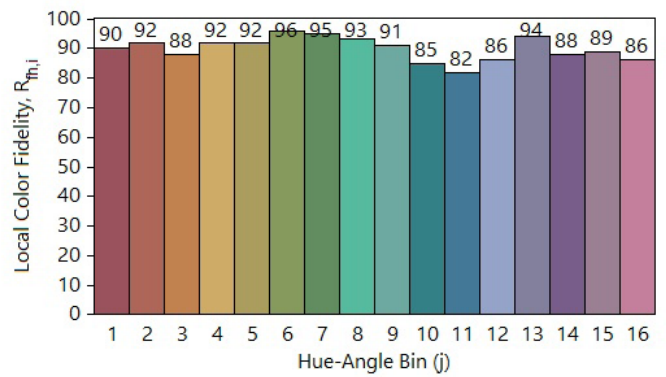

IES TM-30-18 Color Rendition Report

Source: ELA-10659-S

Manufacturer: ELA

Date: Wednesday August 25 11:30:33 2021

Model: OmniPOD Multiple models (see notes)

Notes: EL-OMN-2109-xxx EL-OMNA-2109-xxx EL-OMN-2195-xxx

x 0.3898
y 0.3875
u' 0.2269
v' 0.5076

CIE 13.3-1995
(CRI)
R_a 90
R_g 58

Colors are for visual orientation purposes only.