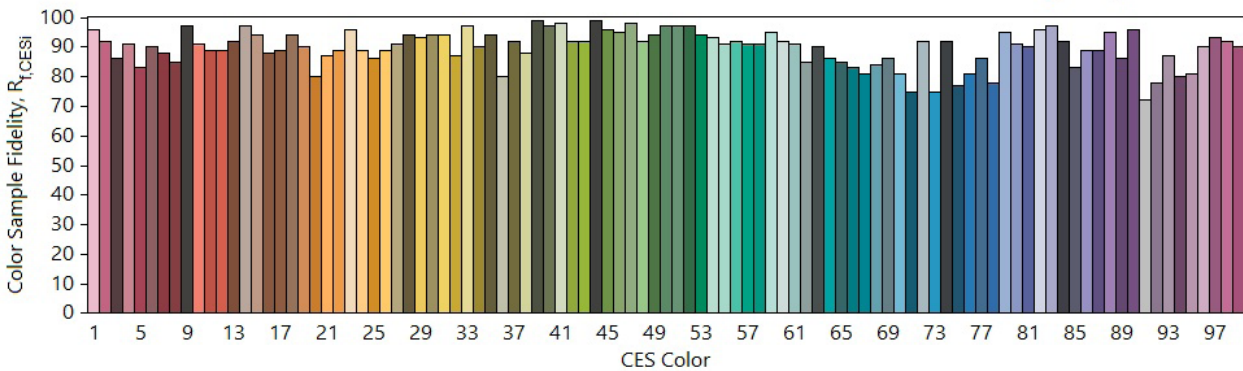

IES TM-30-18 Color Rendition Report

Source: ELA-10659-S

Manufacturer: ELA

Date: Wednesday August 25 11:30:33 2021

Model: OmniPOD Multiple models (see notes)

Notes: EL-OMN-2109-xxx EL-OMNA-2109-xxx EL-OMN-2195-xxx

x 0.3898
y 0.3875
u' 0.2269
v' 0.5076

CIE 13.3-1995
(CRI)
R_a 90
R_g 58

Colors are for visual orientation purposes only.