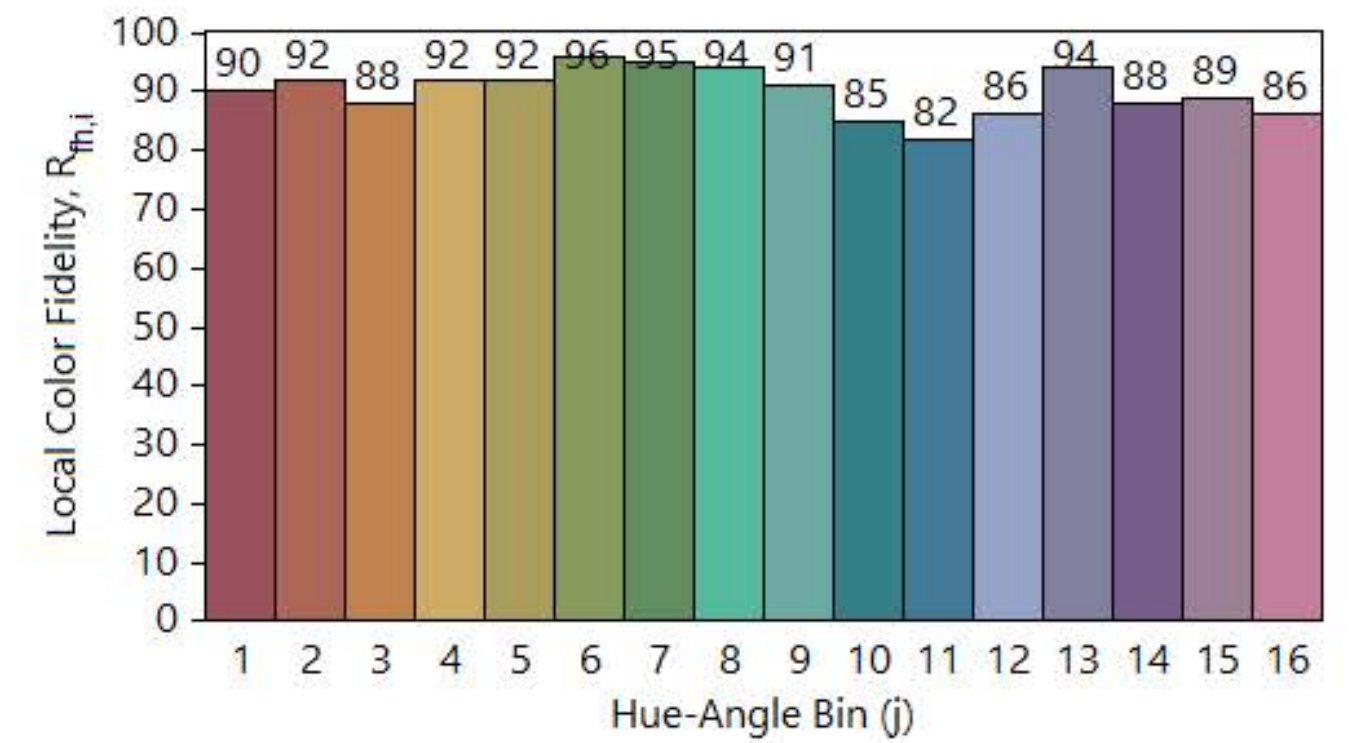

IES TM-30-18 Color Rendition Report

Source: ELA-10678-S-A

Manufacturer: ELA

Date: Thursday September 23 20:49:10 2021

Model: EL-OMN6-2103-xxx

Notes: OmniPOD 600x600 Black Pods 2-ROW variants

x 0.389254
 y 0.386641
 u' 0.226931
 v' 0.507167

CIE 13.3-1995
 (CRI)
 Ra 90
 Rg 58

Colors are for visual orientation purposes only.