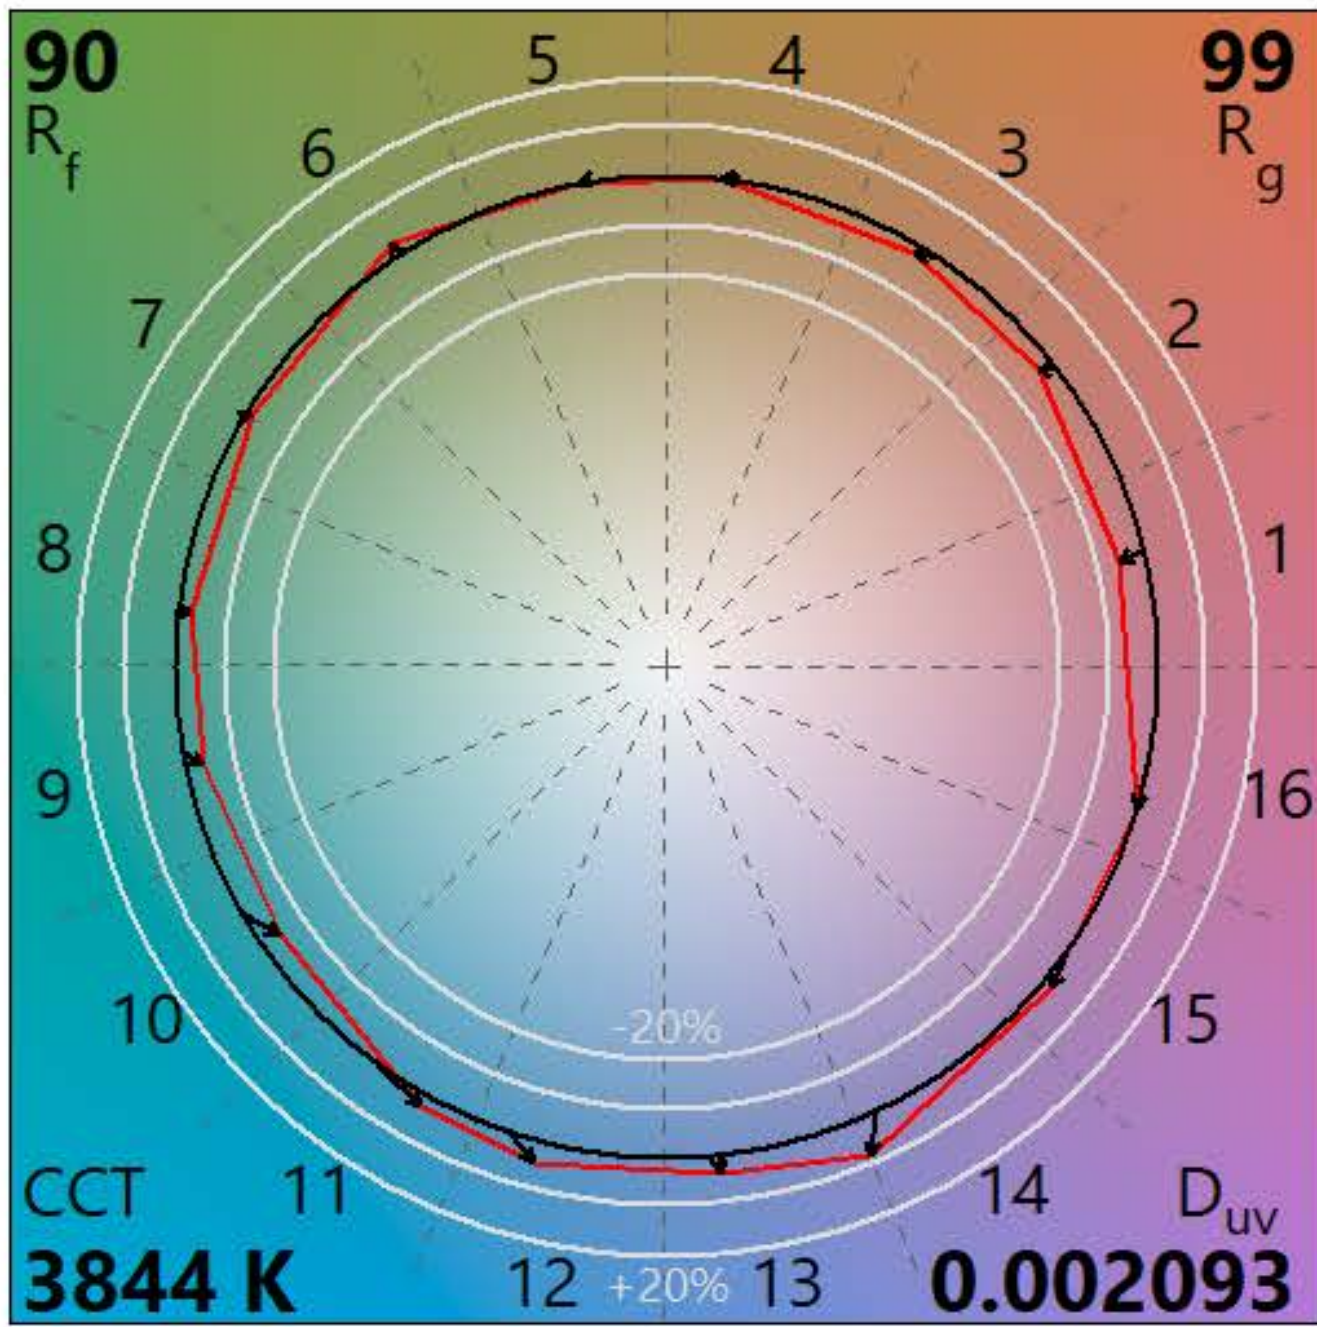

IES TM-30-18 Color Rendition Report

Source: ELA-10678-S-A

Manufacturer: ELA

Date: Thursday September 23 20:49:10 2021

Model: EL-OMN6-2103-xxx

Notes: OmniPOD 600x600 Black Pods 2-ROW variants

x 0.389254
 y 0.386641
 u' 0.226931
 v' 0.507167

CIE 13.3-1995
 (CRI)
 Ra 90
 Rg 58

Colors are for visual orientation purposes only.