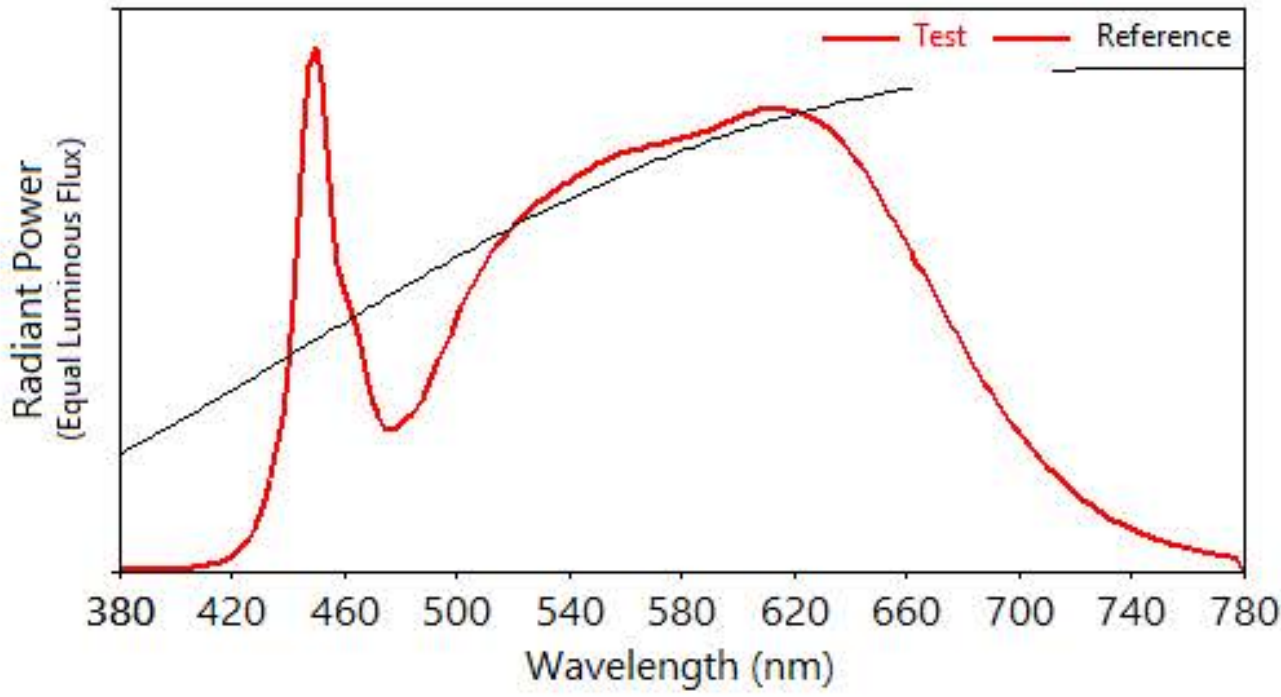

IES TM-30-18 Color Rendition Report

Source: ELA-10678-S-A

Manufacturer: ELA

Date: Thursday September 23 20:49:10 2021

Model: EL-OMN6-2103-xxx

Notes: OmniPOD 600x600 Black Pods 2-ROW variants

x 0.389254
 y 0.386641
 u' 0.226931
 v' 0.507167