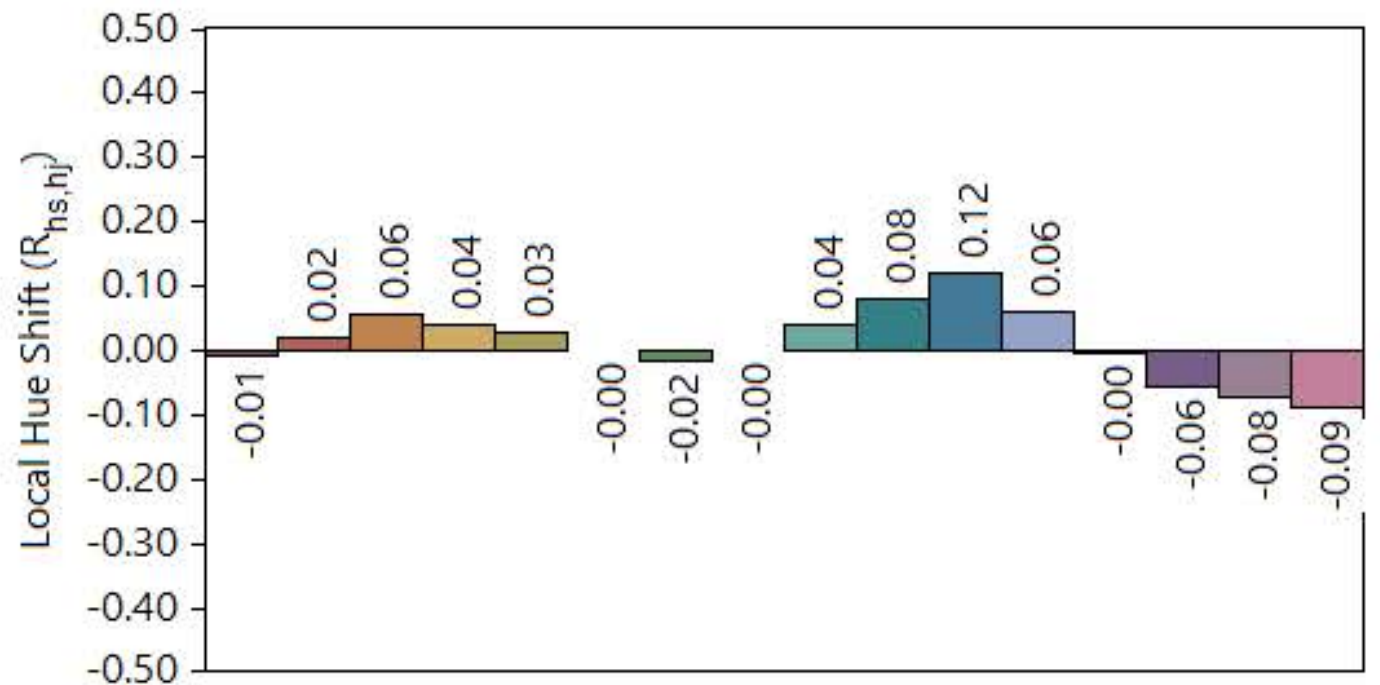

IES TM-30-18 Color Rendition Report

Source: ELA-10678-S-A

Manufacturer: ELA

Date: Thursday September 23 20:49:10 2021

Model: EL-OMN6-2103-xxx

Notes: OmniPOD 600x600 Black Pods 2-ROW variants

x 0.389254
 y 0.386641
 u' 0.226931
 v' 0.507167

CIE 13.3-1995
 (CRI)
 Ra 90
 Rg 58

Colors are for visual orientation purposes only.