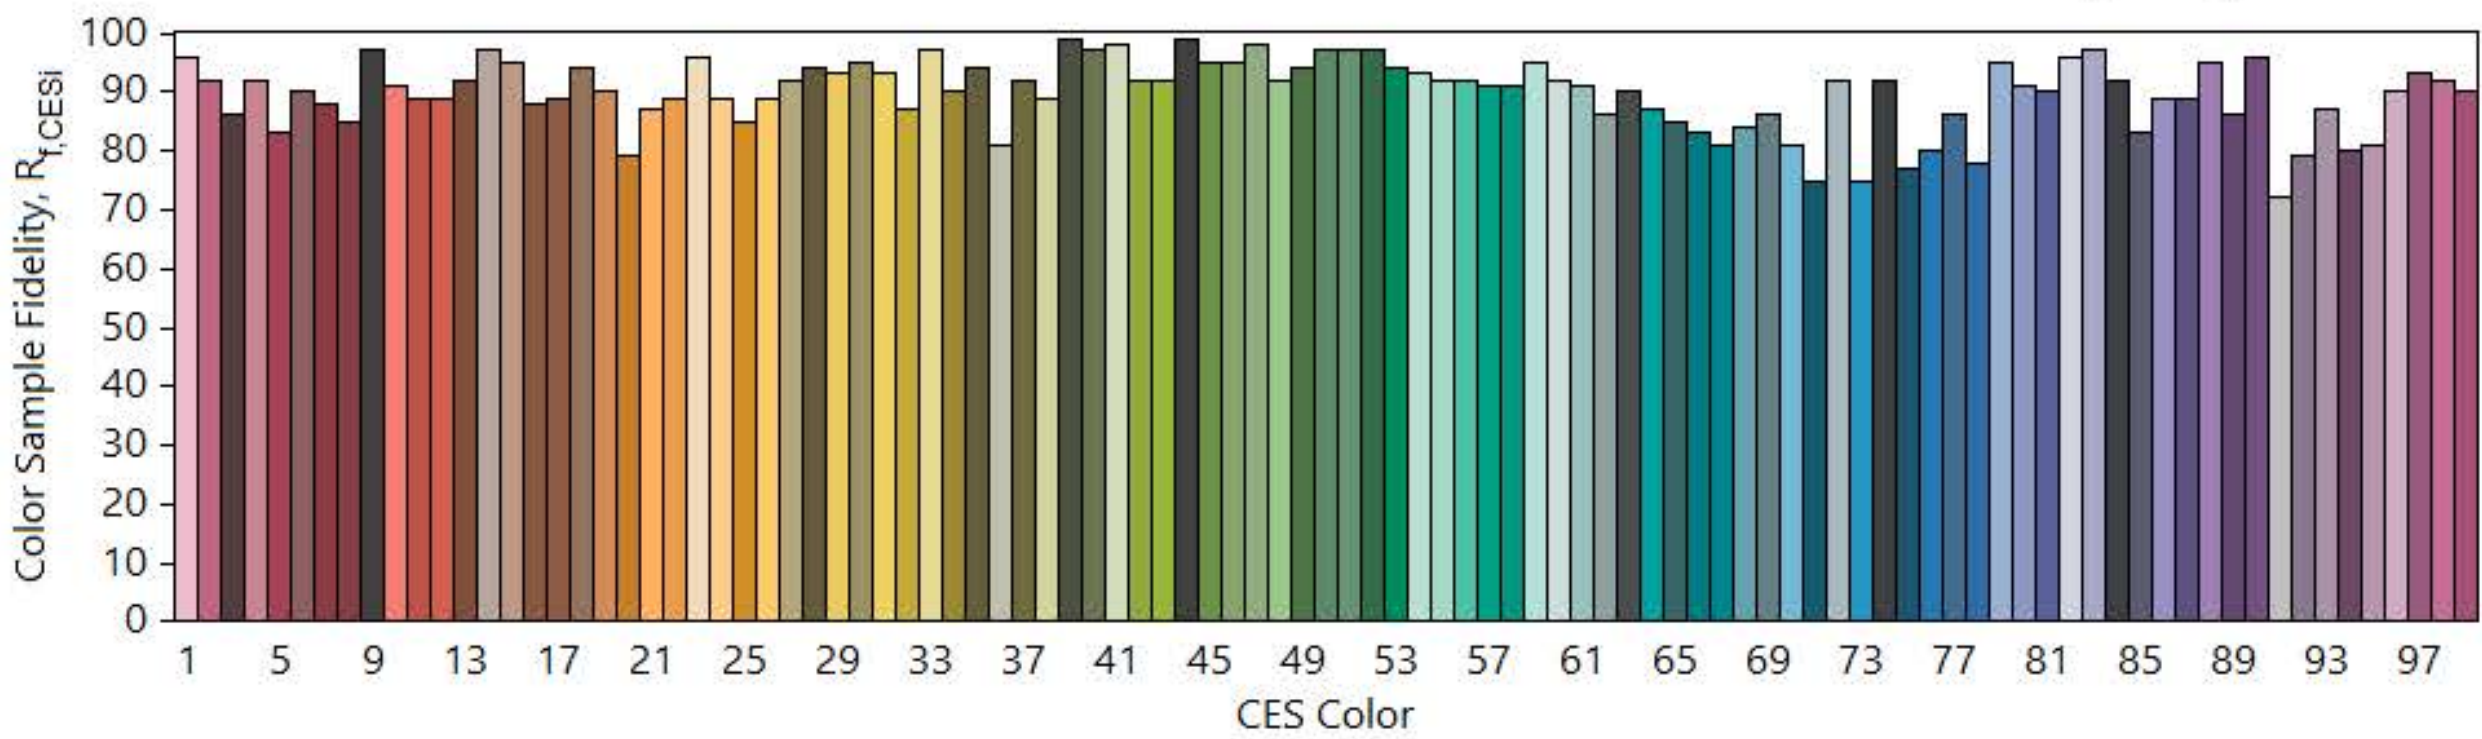

IES TM-30-18 Color Rendition Report

Source: ELA-10678-S-A

Manufacturer: ELA

Date: Thursday September 23 20:49:10 2021

Model: EL-OMN6-2103-xxx

Notes: OmniPOD 600x600 Black Pods 2-ROW variants

x 0.389254
 y 0.386641
 u' 0.226931
 v' 0.507167

CIE 13.3-1995
 (CRI)
 Ra 90
 Rg 58

Colors are for visual orientation purposes only.