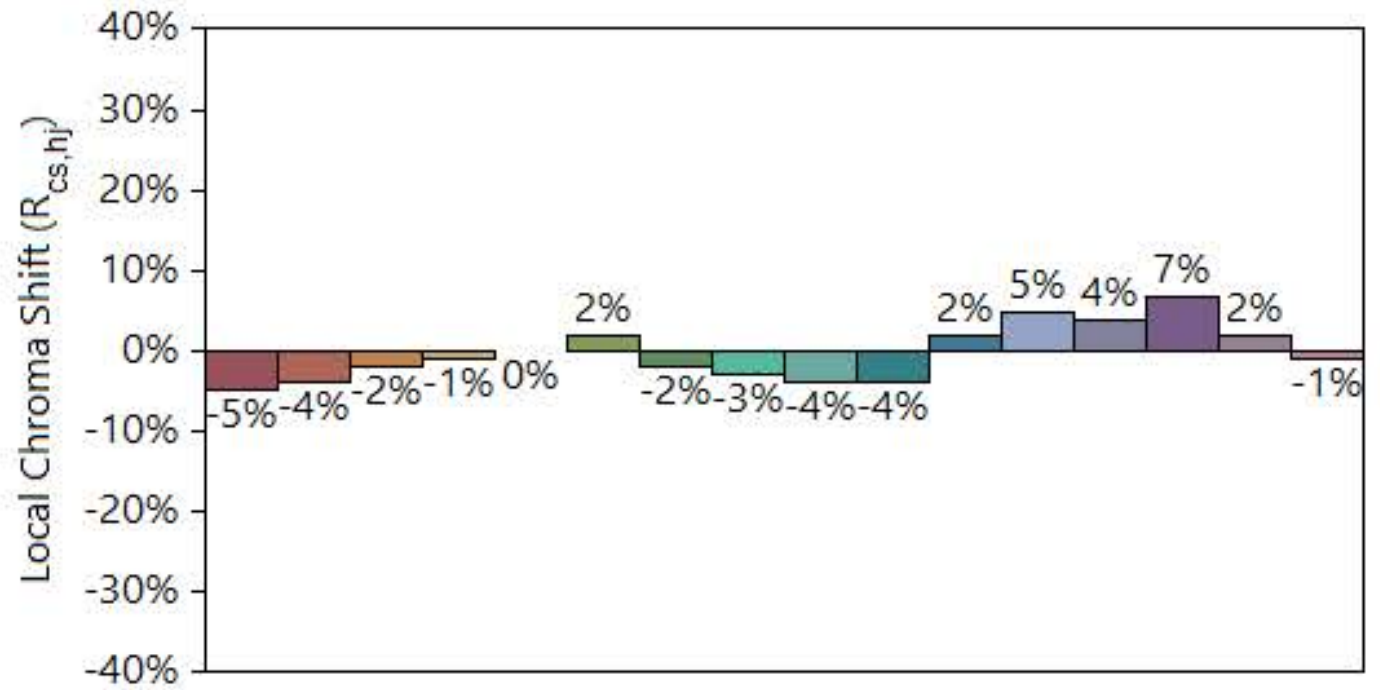

IES TM-30-18 Color Rendition Report

Source: ELA-10678-S-A

Manufacturer: ELA

Date: Thursday September 23 20:49:10 2021

Model: EL-OMN6-2103-xxx

Notes: OmniPOD 600x600 Black Pods 2-ROW variants

x 0.389254
 y 0.386641
 u' 0.226931
 v' 0.507167

CIE 13.3-1995
 (CRI)
 Ra 90
 Rg 58

Colors are for visual orientation purposes only.