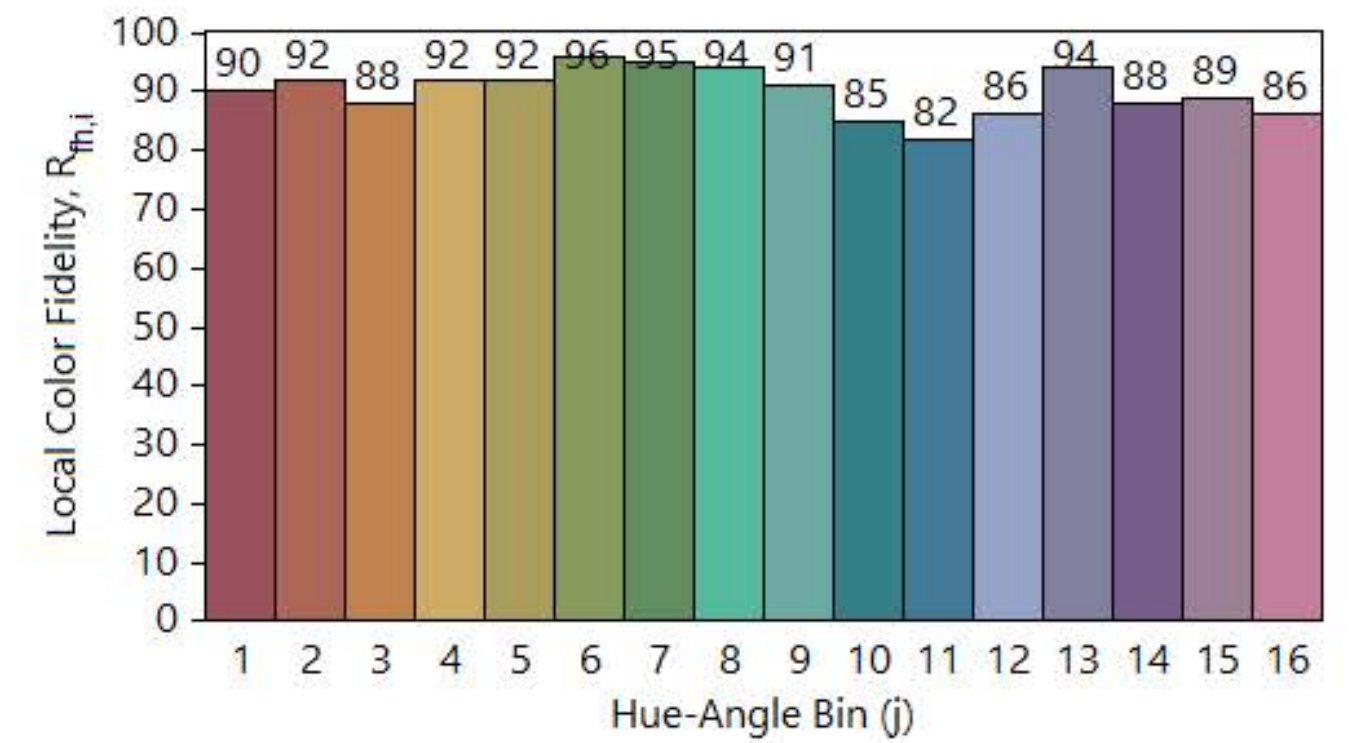

IES TM-30-18 Color Rendition Report

Source: ELA-10675-S

Manufacturer: ELA

Date: Thursday September 23 20:45:15 2021

Model: EL-OMN6(A)-2100-xxx

Notes: OmniPOD 600x600 White Pods 2-ROW and AIR 2-ROW variants

x 0.389872
y 0.386811
u' 0.227265
v' 0.507331

CIE 13.3-1995
(CRI)
R_a 91
R_g 59

Colors are for visual orientation purposes only.