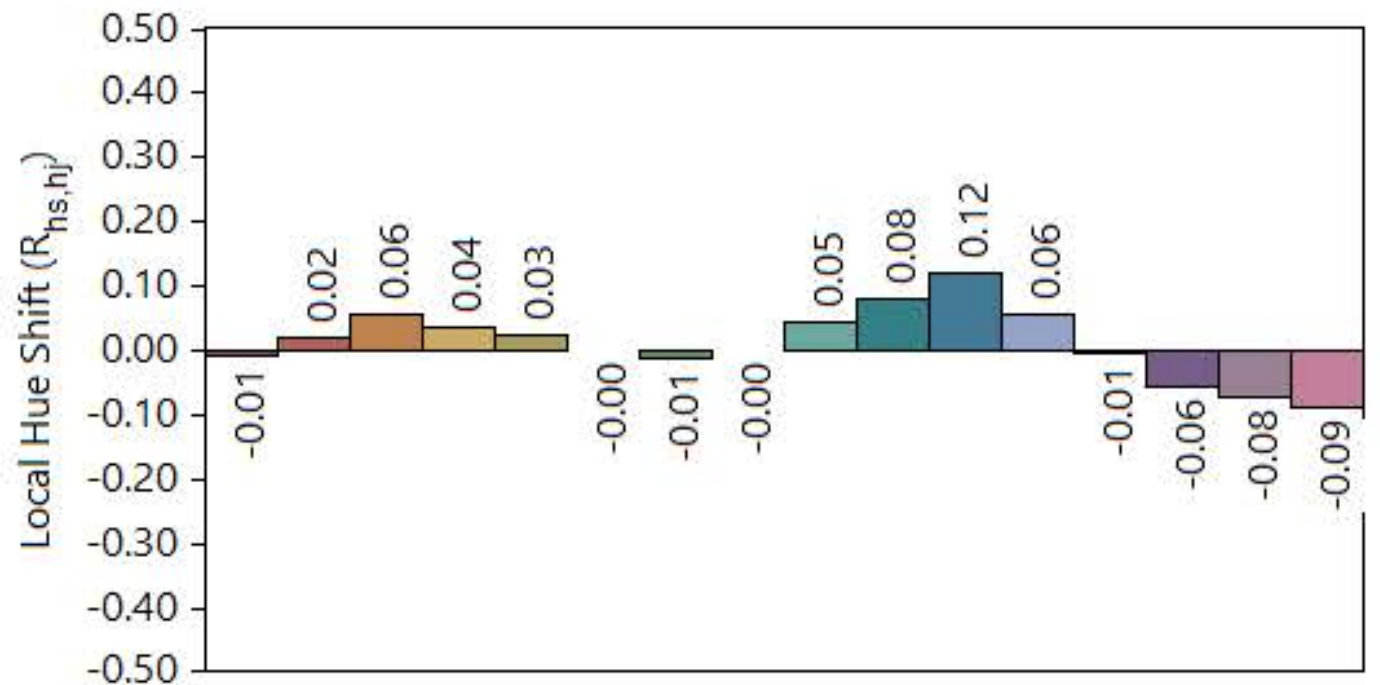

IES TM-30-18 Color Rendition Report

Source: ELA-10675-S

Manufacturer: ELA

Date: Thursday September 23 20:45:15 2021

Model: EL-OMN6(A)-2100-xxx

Notes: OmniPOD 600x600 White Pods 2-ROW and AIR 2-ROW variants

x 0.389872
y 0.386811
u' 0.227265
v' 0.507331

CIE 13.3-1995
(CRI)
R_a 91
R_g 59

Colors are for visual orientation purposes only.