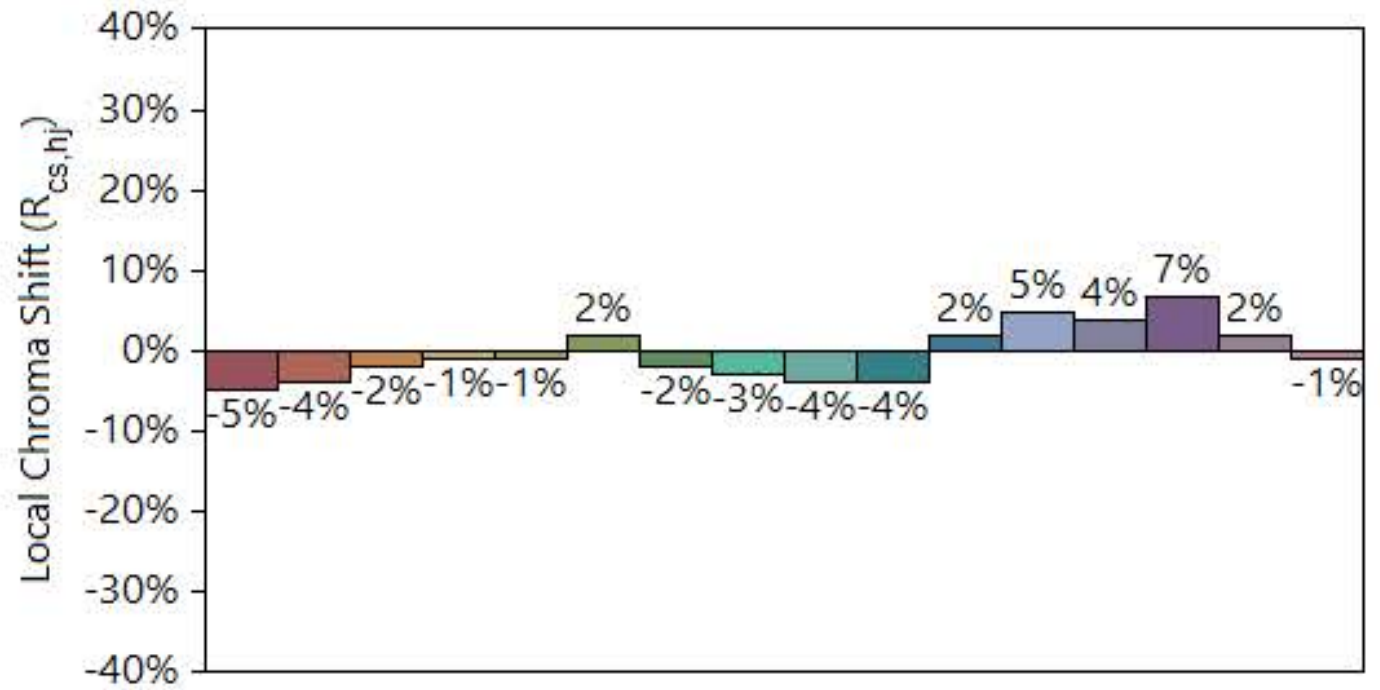

IES TM-30-18 Color Rendition Report

Source: ELA-10675-S

Manufacturer: ELA

Date: Thursday September 23 20:45:15 2021

Model: EL-OMN6(A)-2100-xxx

Notes: OmniPOD 600x600 White Pods 2-ROW and AIR 2-ROW variants

x 0.389872
y 0.386811
u' 0.227265
v' 0.507331

CIE 13.3-1995
(CRI)
R_a 91
R_g 59

Colors are for visual orientation purposes only.