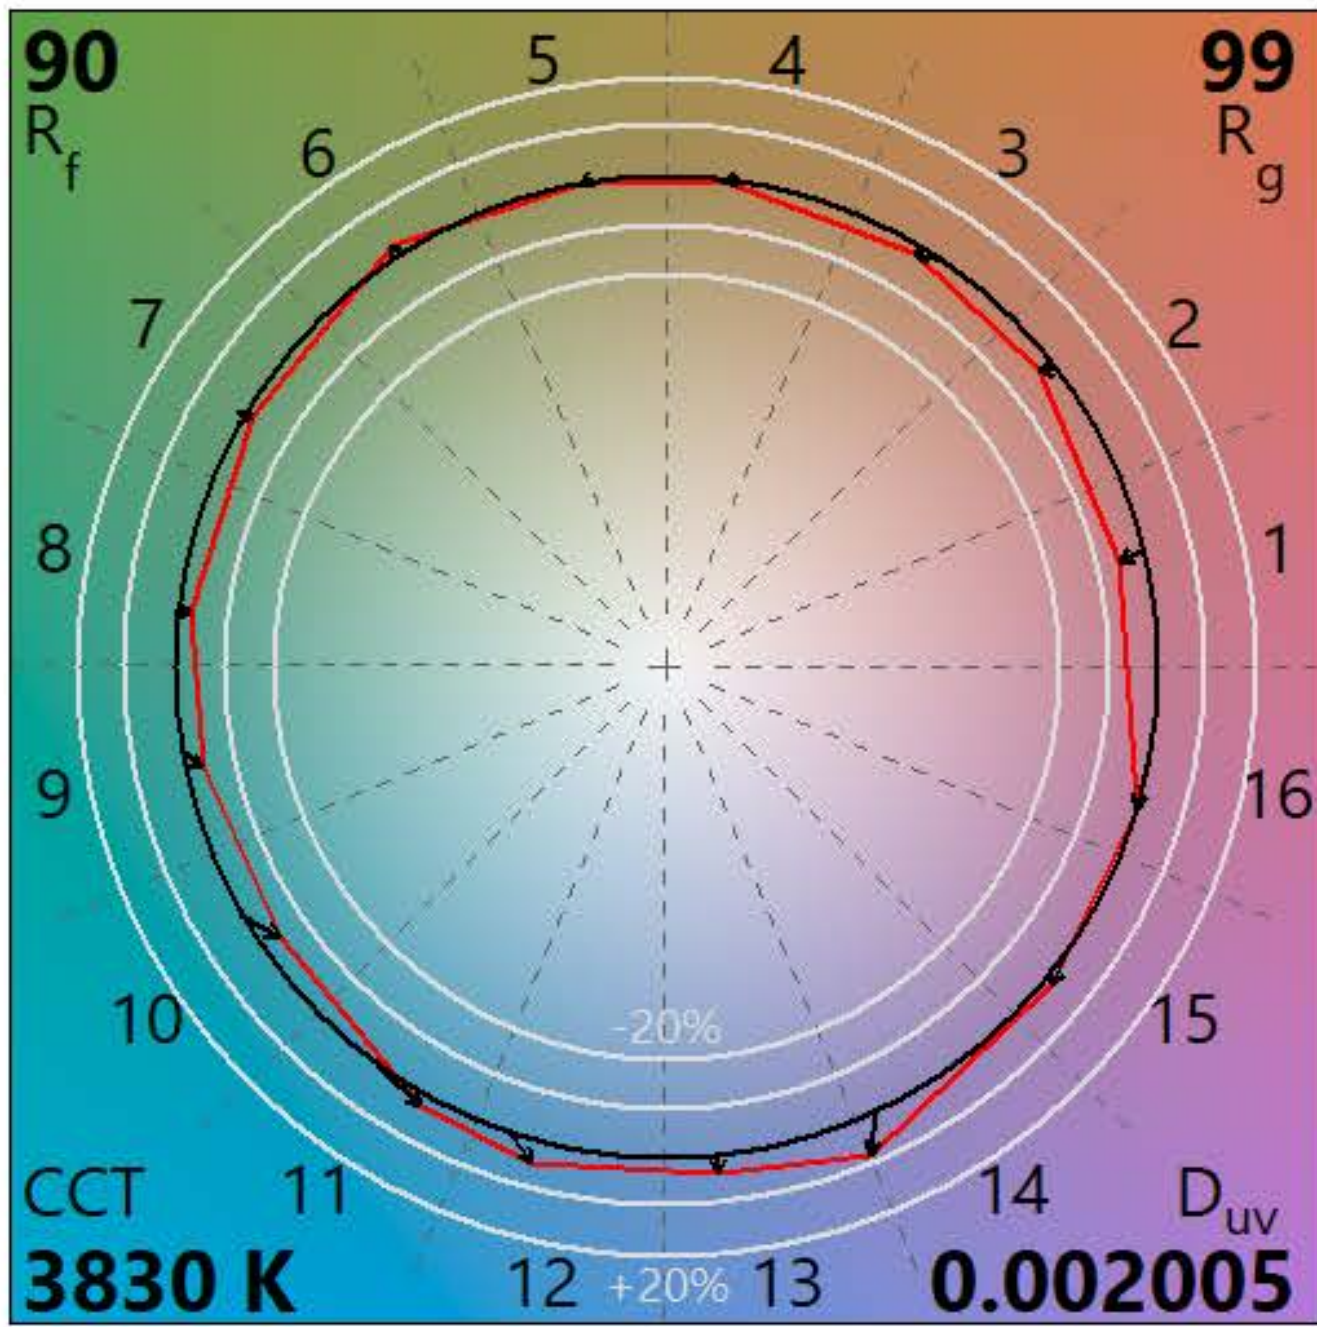

IES TM-30-18 Color Rendition Report

Source: ELA-10675-S

Manufacturer: ELA

Date: Thursday September 23 20:45:15 2021

Model: EL-OMN6(A)-2100-xxx

Notes: OmniPOD 600x600 White Pods 2-ROW and AIR 2-ROW variants

x 0.389872
y 0.386811
u' 0.227265
v' 0.507331

CIE 13.3-1995
(CRI)
R_a 91
R_g 59

Colors are for visual orientation purposes only.