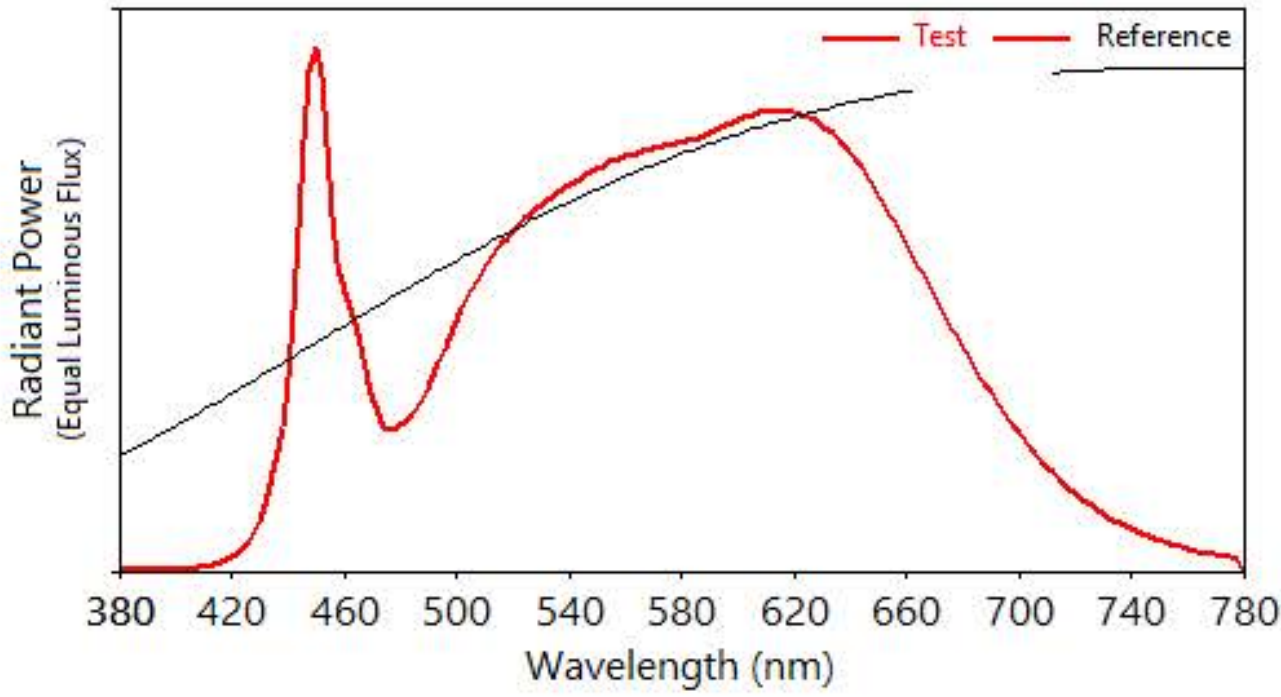

IES TM-30-18 Color Rendition Report

Source: ELA-10675-S

Manufacturer: ELA

Date: Thursday September 23 20:45:15 2021

Model: EL-OMN6(A)-2100-xxx

Notes: OmniPOD 600x600 White Pods 2-ROW and AIR 2-ROW variants

x 0.389872
y 0.386811
u' 0.227265
v' 0.507331

CIE 13.3-1995
(CRI)
R_a 91
R_g 59

Colors are for visual orientation purposes only.