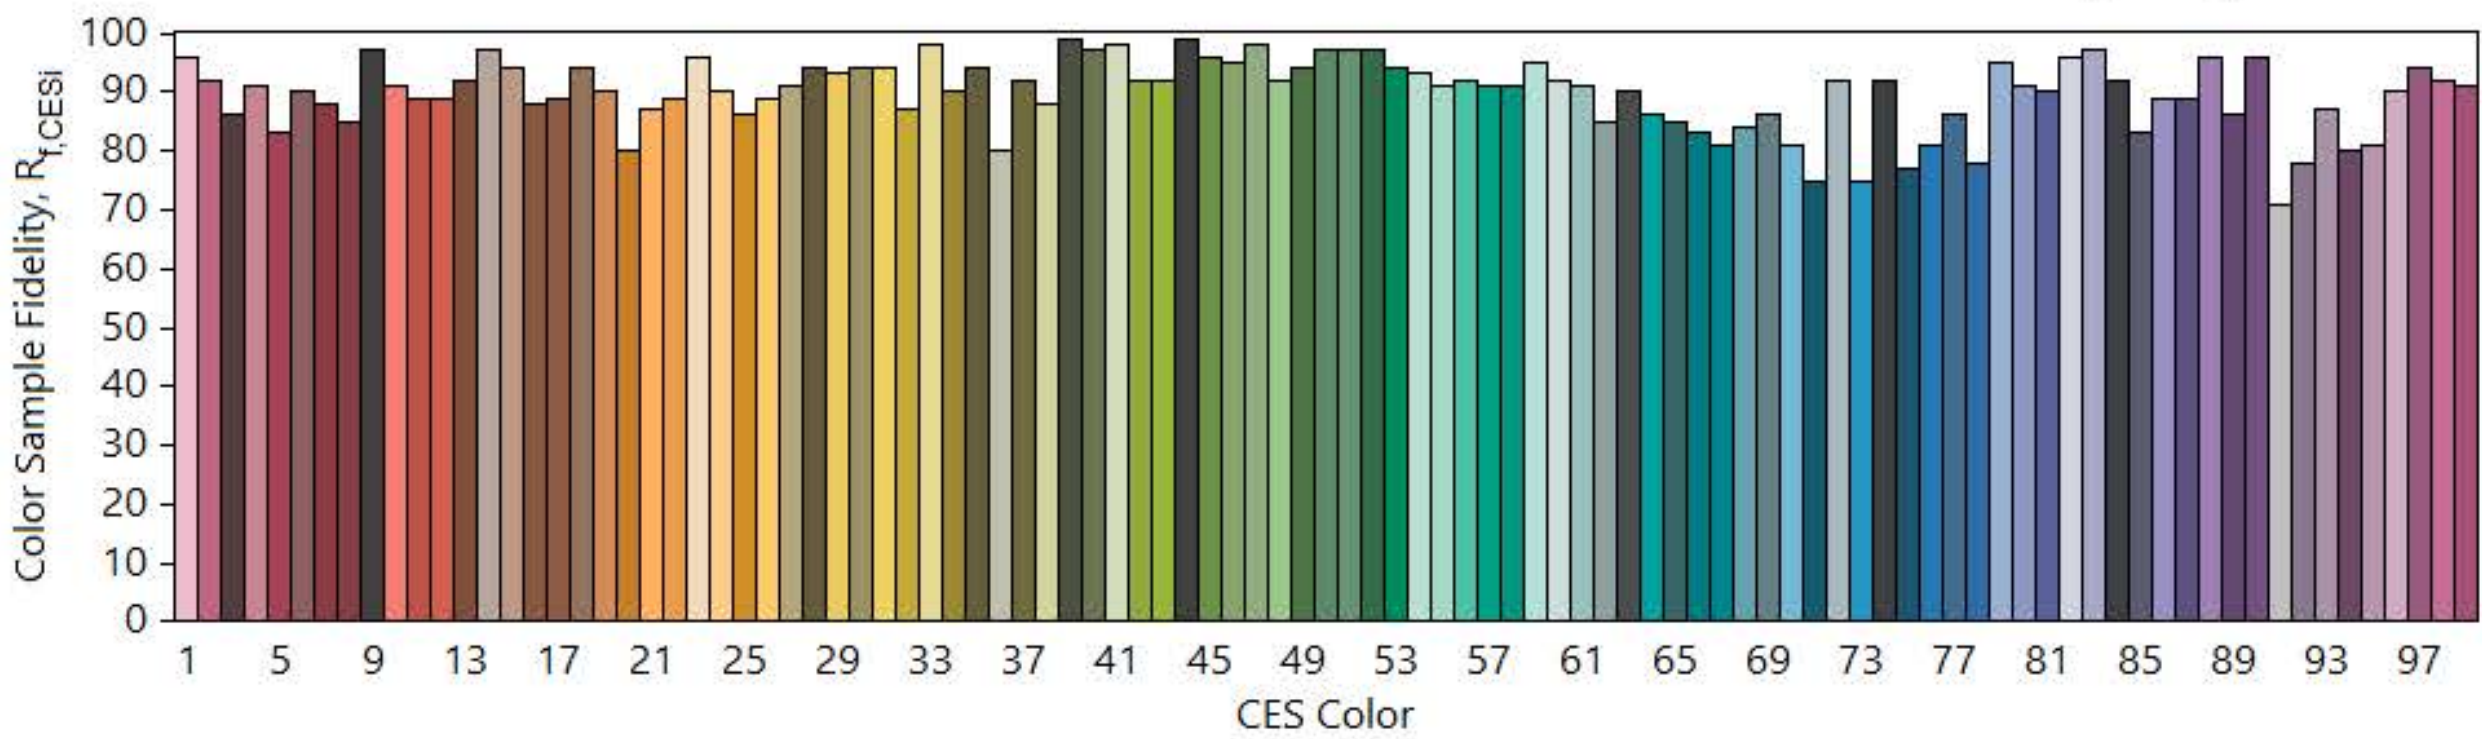

IES TM-30-18 Color Rendition Report

Source: ELA-10675-S

Manufacturer: ELA

Date: Thursday September 23 20:45:15 2021

Model: EL-OMN6(A)-2100-xxx

Notes: OmniPOD 600x600 White Pods 2-ROW and AIR 2-ROW variants

x 0.389872
y 0.386811
u' 0.227265
v' 0.507331

CIE 13.3-1995
(CRI)
R_a 91
R_g 59

Colors are for visual orientation purposes only.