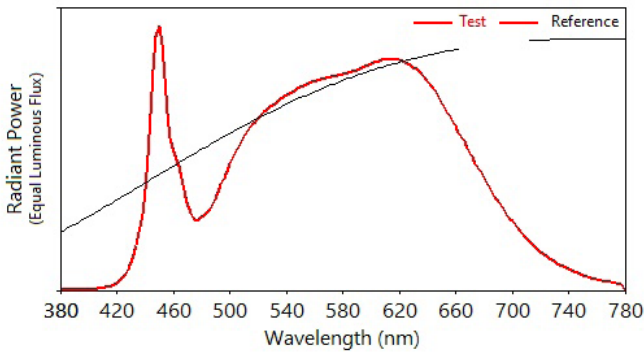

IES TM-30-18 Color Rendition Report

Source: ELA-10661-S

Manufacturer: ELA

Date: Wednesday August 25 11:41:42 2021

Model: OmniPOD Multiple models (see notes)

Notes: EL-OMN-2133-xxx EL-OMN-2148-xxx

x 0.3892
y 0.3867
u' 0.2268
v' 0.5072

CIE 13.3-1995
(CRI)
R_a 90
R_g 58

Colors are for visual orientation purposes only.