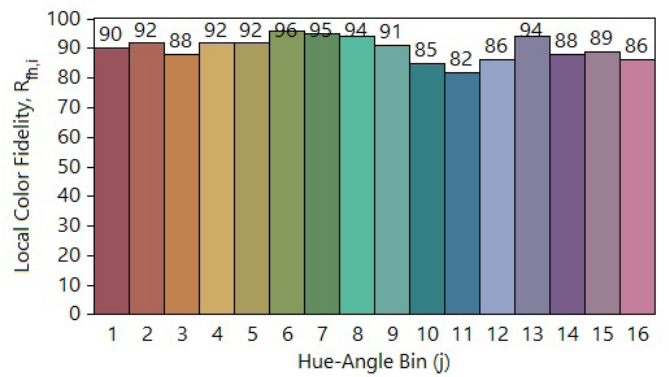

IES TM-30-18 Color Rendition Report

Source: ELA-10661-S

Manufacturer: ELA

Date: Wednesday August 25 11:41:42 2021

Model: OmniPOD Multiple models (see notes)

Notes: EL-OMN-2133-xxx EL-OMN-2148-xxx

x 0.3892
y 0.3867
u' 0.2268
v' 0.5072

CIE 13.3-1995
(CRI)
R_a 90
R_g 58

Colors are for visual orientation purposes only.