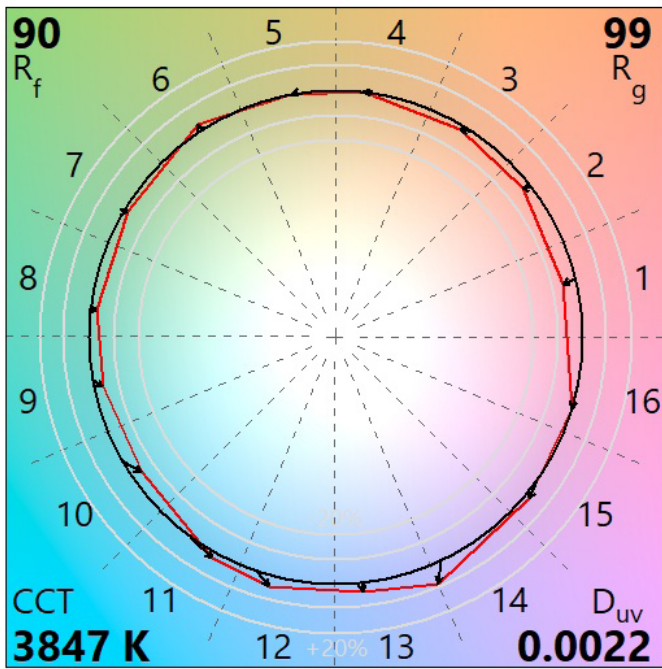

IES TM-30-18 Color Rendition Report

Source: ELA-10661-S

Manufacturer: ELA

Date: Wednesday August 25 11:41:42 2021

Model: OmniPOD Multiple models (see notes)

Notes: EL-OMN-2133-xxx EL-OMN-2148-xxx

x 0.3892
y 0.3867
u' 0.2268
v' 0.5072

CIE 13.3-1995
(CRI)
R_a 90
R_g 58

Colors are for visual orientation purposes only.