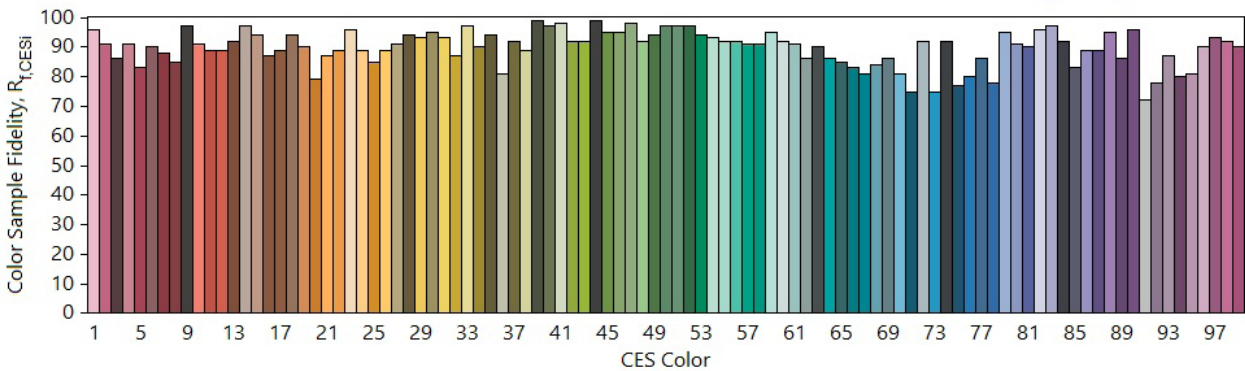

IES TM-30-18 Color Rendition Report

Source: ELA-10661-S

Manufacturer: ELA

Date: Wednesday August 25 11:41:42 2021

Model: OmniPOD Multiple models (see notes)

Notes: EL-OMN-2133-xxx EL-OMN-2148-xxx

x 0.3892
y 0.3867
u' 0.2268
v' 0.5072

CIE 13.3-1995
(CRI)
R_a 90
R_g 58

Colors are for visual orientation purposes only.