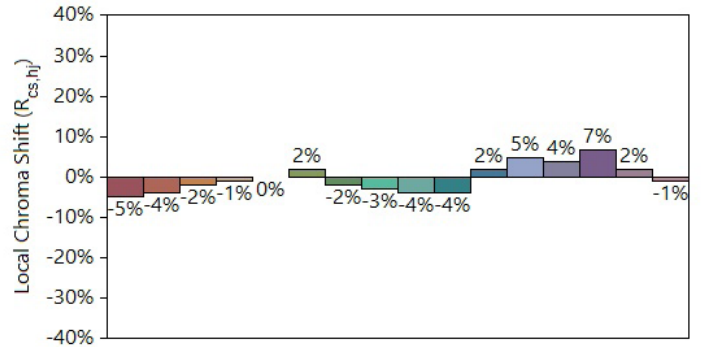

IES TM-30-18 Color Rendition Report

Source: ELA-10661-S

Manufacturer: ELA

Date: Wednesday August 25 11:41:42 2021

Model: OmniPOD Multiple models (see notes)

Notes: EL-OMN-2133-xxx EL-OMN-2148-xxx

x 0.3892
y 0.3867
u' 0.2268
v' 0.5072

CIE 13.3-1995
(CRI)
R_a 90
R_g 58

Colors are for visual orientation purposes only.