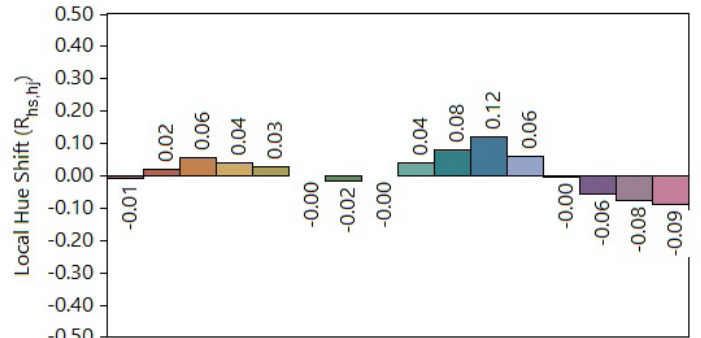

IES TM-30-18 Color Rendition Report

Source: ELA-10661-S

Manufacturer: ELA

Date: Wednesday August 25 11:41:42 2021

Model: OmniPOD Multiple models (see notes)

Notes: EL-OMN-2133-xxx EL-OMN-2148-xxx

x 0.3892
y 0.3867
u' 0.2268
v' 0.5072

CIE 13.3-1995
(CRI)
R_a 90
R_g 58

Colors are for visual orientation purposes only.