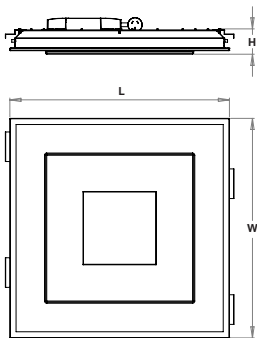

Mechanical Drawing

Physical Parameters	Luminaire Dimensions			Cutout Size		Weight
Code	L [mm]	W [mm]	H [mm]	CL [mm]	CW [mm]	[kg]
EL-CLA-3100-000	593	593	56	-	-	4.5
EL-CLA-3101-000	593	593	56	-	-	4.5

Polar Curve