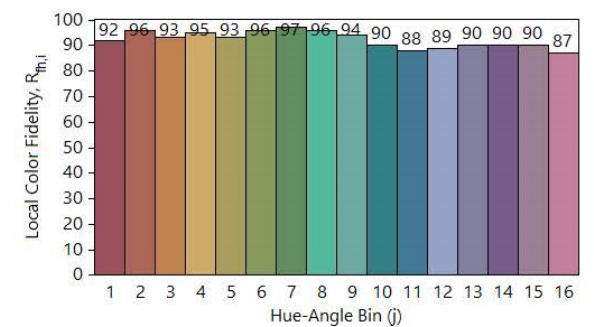

TM-30-18 Colour Rendition Report

EL-CLA-3101-xxx

Notes: CLARICO UP ET 34W 5500LM 940 600X600 variants

x 0.3911
y 0.3938
u' 0.2253
v' 0.5104

CIE 13.3-1995

(CRI)

R_a 94

R₉ 72

Colors are for visual orientation purposes only.