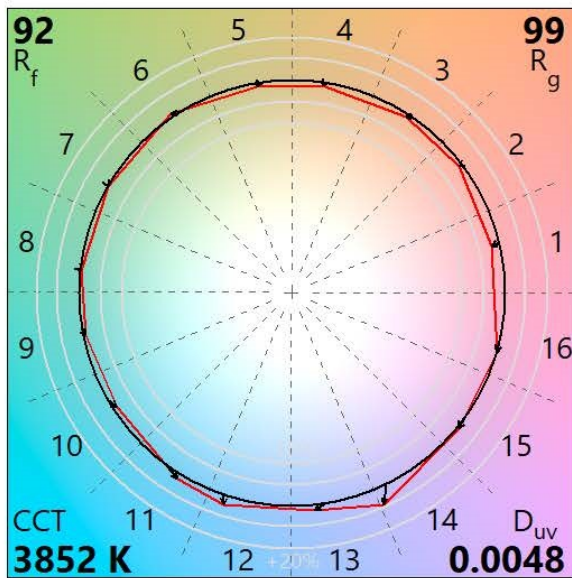

TM-30-18 Colour Rendition Report

EL-CLA-3101-xxx

Notes: CLARICO UP ET 34W 5500LM 940 600X600 variants

x 0.3911
y 0.3938
u' 0.2253
v' 0.5104

CIE 13.3-1995

(CRI)

R_a 94

R₉ 72

Colors are for visual orientation purposes only.