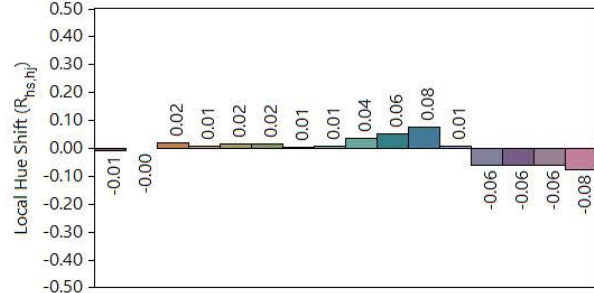

TM-30-18 Colour Rendition Report

EL-CLA-3101-xxx

Notes: CLARICO UP ET 34W 5500LM 940 600X600 variants

x 0.3911
y 0.3938
u' 0.2253
v' 0.5104

CIE 13.3-1995

(CRI)

R_a 94

R₉ 72

Colors are for visual orientation purposes only.