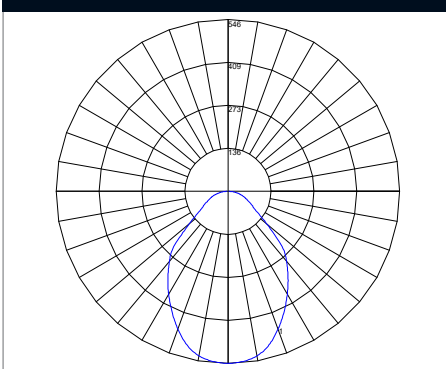

Mechanical Drawing

Physical Parameters	Luminaire Dimensions			Cutout Size		Weight
Code	L [mm]	W [mm]	H [mm]	CL [mm]	CW [mm]	[kg]
EL-CLA-3100-000	593	593	56	-	-	4.5
EL-CLA-3101-000	593	593	56	-	-	4.5

Polar Curve