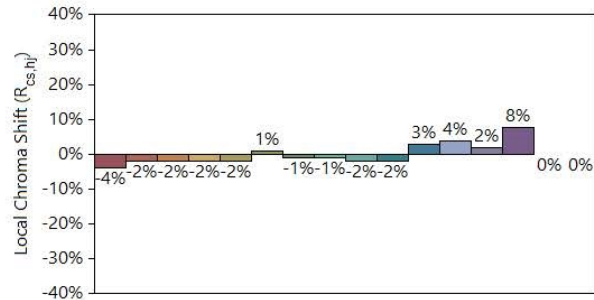

TM-30-18 Colour Rendition Report

EL-CLA-3101-xxx

Notes: CLARICO UP ET 34W 5500LM 940 600X600 variants

x 0.3911
y 0.3938
u' 0.2253
v' 0.5104

CIE 13.3-1995

(CRI)

R_a 94

R₉ 72

Colors are for visual orientation purposes only.