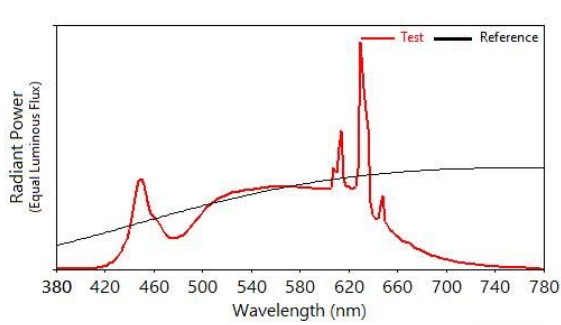

TM-30-18 Colour Rendition Report

EL-CLA-3101-xxx

Notes: CLARICO UP ET 34W 5500LM 940 600X600 variants

x 0.3911
y 0.3938
u' 0.2253
v' 0.5104

CIE 13.3-1995

(CRI)

R_a 94

R₉ 72

Colors are for visual orientation purposes only.