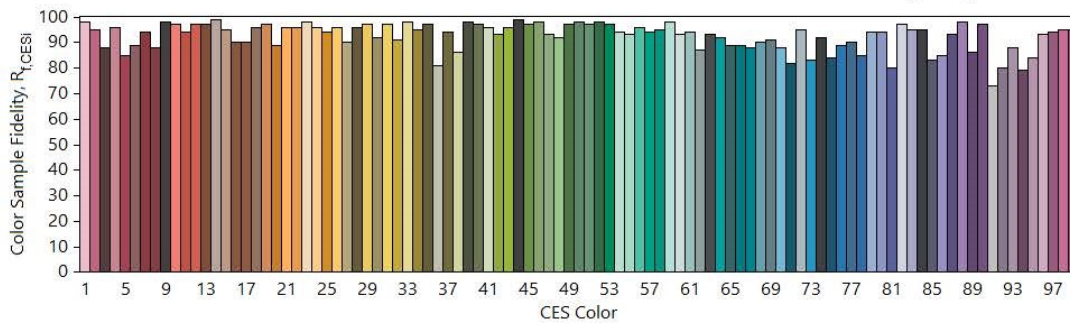

TM-30-18 Colour Rendition Report

EL-CLA-3101-xxx

Notes: CLARICO UP ET 34W 5500LM 940 600X600 variants

x 0.3911
y 0.3938
u' 0.2253
v' 0.5104

CIE 13.3-1995

(CRI)

R_a 94

R₉ 72

Colors are for visual orientation purposes only.