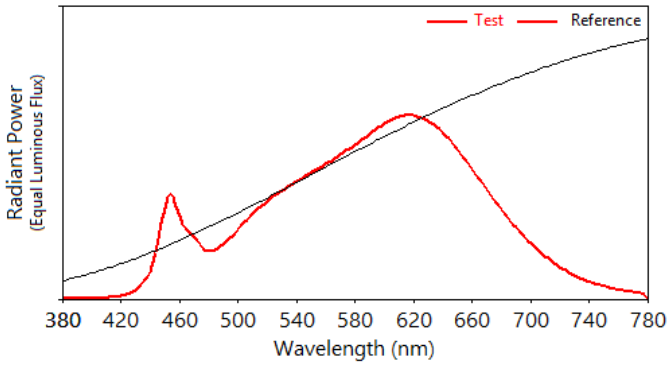

IES TM-30-18 Color Rendition Report

Source: ELA-10515-S

Manufacturer: ELA

Date: Friday June 12 15:25:59 2020

Model: Cirkel Wallwasher 3000K 850lm versions.

Notes: Cirkel Wallwasher 3000K 850lm versions.

x 0.432094
y 0.406466
u' 0.246439
v' 0.521600

CIE 13.3-1995
(CRI)
Ra 91
Rg 52

Colors are for visual orientation purposes only.