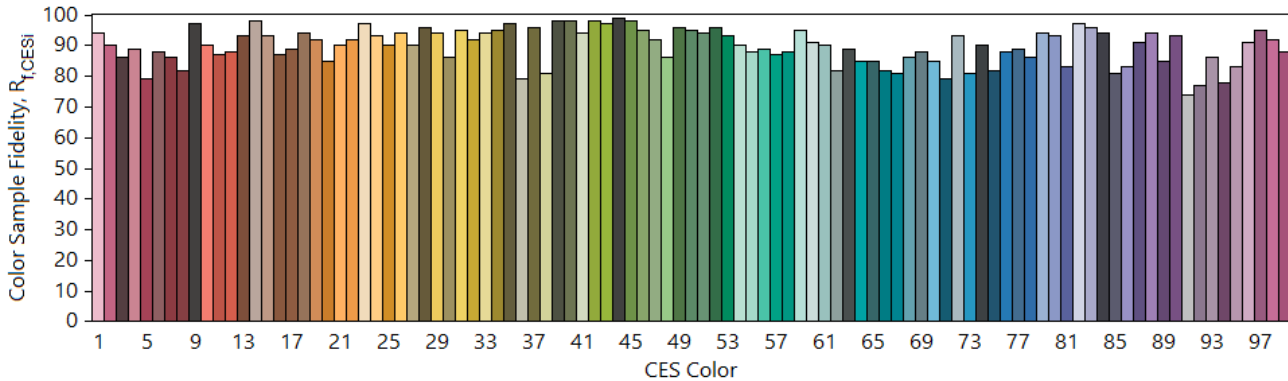

# IES TM-30-18 Color Rendition Report

**Source:** ELA-10515-S

**Manufacturer:** ELA

**Date:** Friday June 12 15:25:59 2020

**Model:** Cirkel Wallwasher 3000K 850lm versions.

**Notes:** Cirkel Wallwasher 3000K 850lm versions.

x 0.432094  
 y 0.406466  
 u' 0.246439  
 v' 0.521600

**CIE 13.3-1995**  
 (CRI)  
 Ra 91  
 Rg 52

Colors are for visual orientation purposes only.

# IES TM-30-18 Color Rendition Report

Source: ELA-10517-S

Manufacturer: ELA

Date: Friday June 12 15:25:59 2020

Model: Cirkel Wallwasher 4000K 850lm versions.

Notes: Cirkel Wallwasher 4000K 850lm versions.

x 0.376227  
y 0.377801  
u' 0.221925  
v' 0.501420