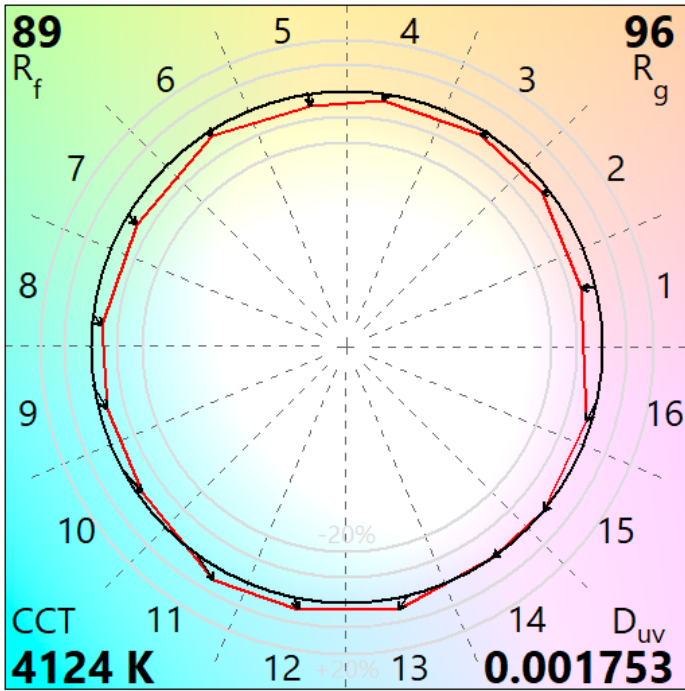

# IES TM-30-18 Color Rendition Report

**Source:** ELA-10515-S

**Manufacturer:** ELA

**Date:** Friday June 12 15:25:59 2020

**Model:** Cirkel Wallwasher 3000K 850lm versions.

**Notes:** Cirkel Wallwasher 3000K 850lm versions.

x 0.432094  
 y 0.406466  
 u' 0.246439  
 v' 0.521600

**CIE 13.3-1995**  
 (CRI)  
 Ra 91  
 Rg 52

Colors are for visual orientation purposes only.

# IES TM-30-18 Color Rendition Report

Source: ELA-10517-S

Manufacturer: ELA

Date: Friday June 12 15:25:59 2020

Model: Cirkel Wallwasher 4000K 850lm versions.

Notes: Cirkel Wallwasher 4000K 850lm versions.

x 0.376227  
y 0.377801  
u' 0.221925  
v' 0.501420

CIE 13.3-1995  
(CRI)  
R<sub>a</sub> 92  
R<sub>g</sub> 61

Colors are for visual orientation purposes only.