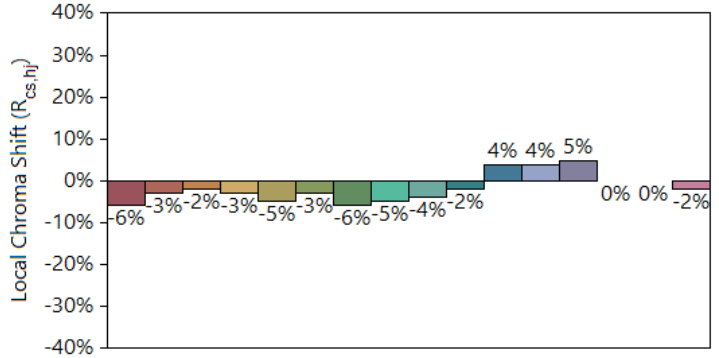

IES TM-30-18 Color Rendition Report

Source: ELA-10517-S

Manufacturer: ELA

Date: Friday June 12 15:25:59 2020

Model: Cirkel Wallwasher 4000K 850lm versions.

Notes: Cirkel Wallwasher 4000K 850lm versions.

x 0.376227
y 0.377801
u' 0.221925
v' 0.501420

CIE 13.3-1995
(CRI)
R_a 92
R_g 61

Colors are for visual orientation purposes only.