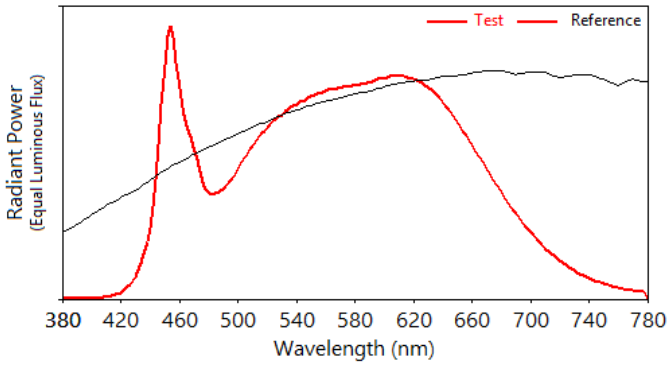

IES TM-30-18 Color Rendition Report

Source: ELA-10517-S

Manufacturer: ELA

Date: Friday June 12 15:25:59 2020

Model: Cirkel Wallwasher 4000K 850lm versions.

Notes: Cirkel Wallwasher 4000K 850lm versions.

x 0.376227
y 0.377801
u' 0.221925
v' 0.501420

CIE 13.3-1995
(CRI)
R_a 92
R_g 61

Colors are for visual orientation purposes only.