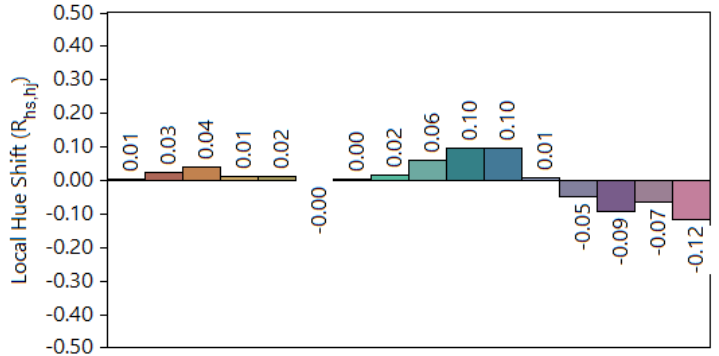

# IES TM-30-18 Color Rendition Report

**Source:** ELA-10515-S

**Manufacturer:** ELA

**Date:** Friday June 12 15:25:59 2020

**Model:** Cirkel Wallwasher 3000K 850lm versions.

**Notes:** Cirkel Wallwasher 3000K 850lm versions.

x 0.432094  
 y 0.406466  
 u' 0.246439  
 v' 0.521600

**CIE 13.3-1995**  
 (CRI)  
 Ra 91  
 Rg 52

Colors are for visual orientation purposes only.