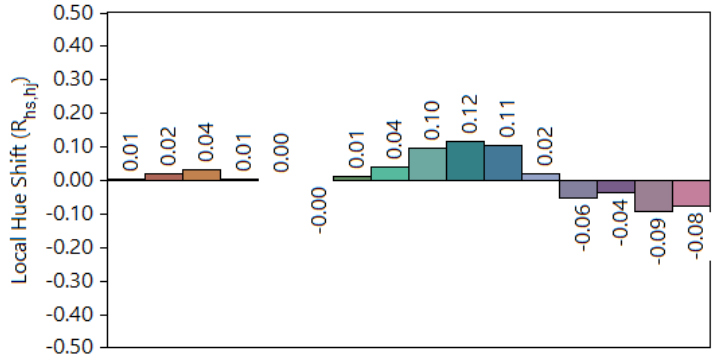

x 0.432094  
 y 0.406466  
 u' 0.246439  
 v' 0.521600

**CIE 13.3-1995**  
 (CRI)  
 Ra 91  
 Rg 52

Colors are for visual orientation purposes only.

# IES TM-30-18 Color Rendition Report

Source: ELA-10517-S

Manufacturer: ELA

Date: Friday June 12 15:25:59 2020

Model: Cirkel Wallwasher 4000K 850lm versions.

Notes: Cirkel Wallwasher 4000K 850lm versions.

x 0.376227  
y 0.377801  
u' 0.221925  
v' 0.501420