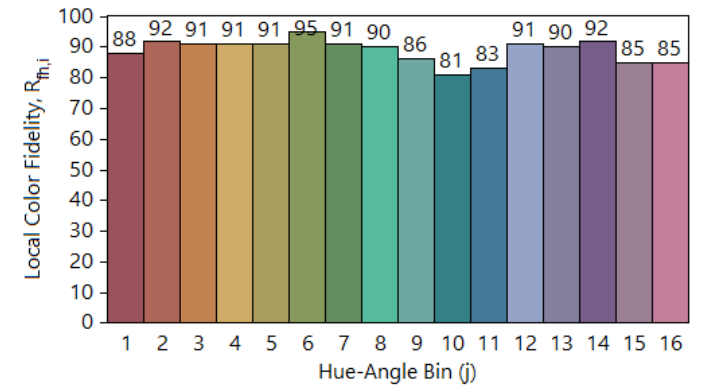

x 0.432094  
 y 0.406466  
 u' 0.246439  
 v' 0.521600

**CIE 13.3-1995**  
 (CRI)  
 Ra 91  
 Rg 52

Colors are for visual orientation purposes only.

# IES TM-30-18 Color Rendition Report

Source: ELA-10517-S

Manufacturer: ELA

Date: Friday June 12 15:25:59 2020

Model: Cirkel Wallwasher 4000K 850lm versions.

Notes: Cirkel Wallwasher 4000K 850lm versions.

x 0.376227  
y 0.377801  
u' 0.221925  
v' 0.501420