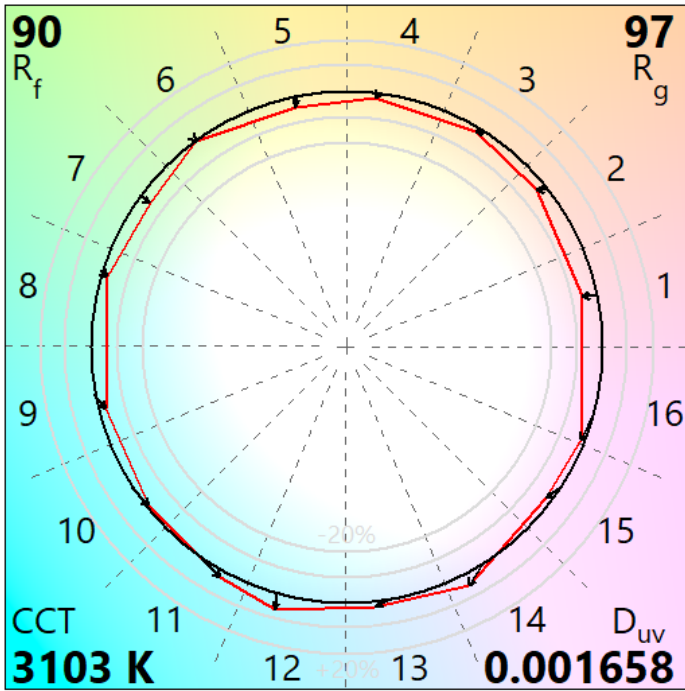

# IES TM-30-18 Color Rendition Report

**Source:** ELA-10515-S

**Manufacturer:** ELA

**Date:** Friday June 12 15:25:59 2020

**Model:** Cirkel Wallwasher 3000K 850lm versions.

**Notes:** Cirkel Wallwasher 3000K 850lm versions.

x 0.432094  
 y 0.406466  
 u' 0.246439  
 v' 0.521600

**CIE 13.3-1995**  
 (CRI)  
 Ra 91  
 Rg 52

Colors are for visual orientation purposes only.

# IES TM-30-18 Color Rendition Report

Source: ELA-10517-S

Manufacturer: ELA

Date: Friday June 12 15:25:59 2020

Model: Cirkel Wallwasher 4000K 850lm versions.

Notes: Cirkel Wallwasher 4000K 850lm versions.

x 0.376227  
y 0.377801  
u' 0.221925  
v' 0.501420