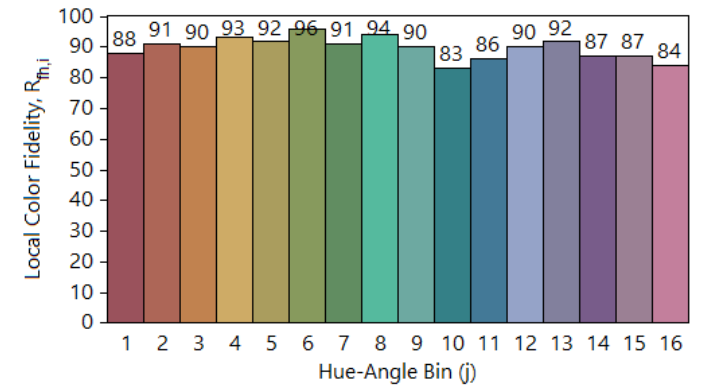

# IES TM-30-18 Color Rendition Report

**Source:** ELA-10515-S

**Manufacturer:** ELA

**Date:** Friday June 12 15:25:59 2020

**Model:** Cirkel Wallwasher 3000K 850lm versions.

**Notes:** Cirkel Wallwasher 3000K 850lm versions.

x 0.432094  
 y 0.406466  
 u' 0.246439  
 v' 0.521600

**CIE 13.3-1995**  
 (CRI)  
 Ra 91  
 Rg 52

Colors are for visual orientation purposes only.

# IES TM-30-18 Color Rendition Report

Source: ELA-10517-S

Manufacturer: ELA

Date: Friday June 12 15:25:59 2020

Model: Cirkel Wallwasher 4000K 850lm versions.

Notes: Cirkel Wallwasher 4000K 850lm versions.

x 0.376227  
y 0.377801  
u' 0.221925  
v' 0.501420