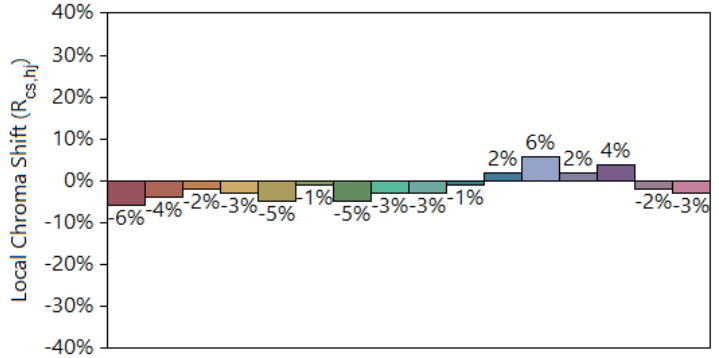

# IES TM-30-18 Color Rendition Report

**Source:** ELA-10515-S

**Manufacturer:** ELA

**Date:** Friday June 12 15:25:59 2020

**Model:** Cirkel Wallwasher 3000K 850lm versions.

**Notes:** Cirkel Wallwasher 3000K 850lm versions.

x 0.432094  
 y 0.406466  
 u' 0.246439  
 v' 0.521600

**CIE 13.3-1995**  
 (CRI)  
 Ra 91  
 Rg 52

Colors are for visual orientation purposes only.