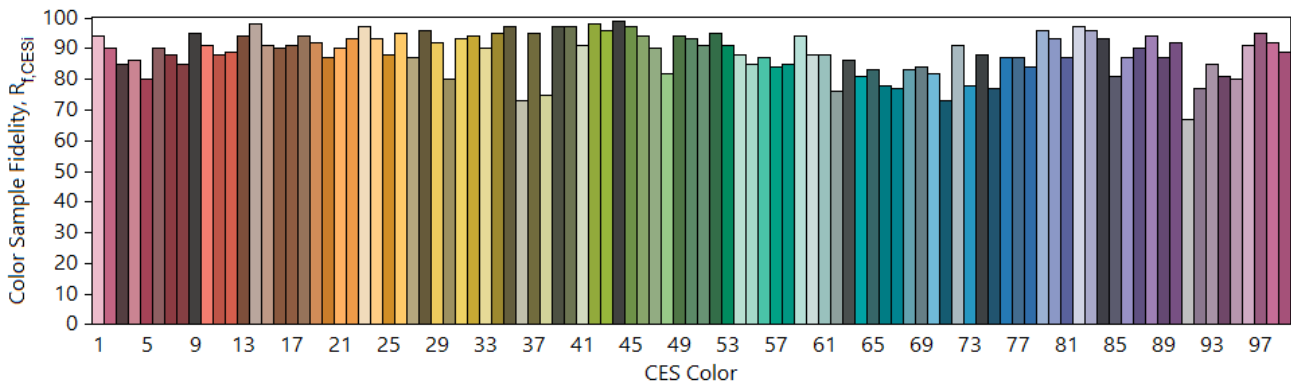

# IES TM-30-18 Color Rendition Report

**Source:** ELA-10515-S

**Manufacturer:** ELA

**Date:** Friday June 12 15:25:59 2020

**Model:** Cirkel Wallwasher 3000K 850lm versions.

**Notes:** Cirkel Wallwasher 3000K 850lm versions.

x 0.432094  
 y 0.406466  
 u' 0.246439  
 v' 0.521600

**CIE 13.3-1995**  
 (CRI)  
 Ra 91  
 Rg 52

Colors are for visual orientation purposes only.

# IES TM-30-18 Color Rendition Report

Source: ELA-10517-S

Manufacturer: ELA

Date: Friday June 12 15:25:59 2020

Model: Cirkel Wallwasher 4000K 850lm versions.

Notes: Cirkel Wallwasher 4000K 850lm versions.

x 0.376227  
y 0.377801  
u' 0.221925  
v' 0.501420