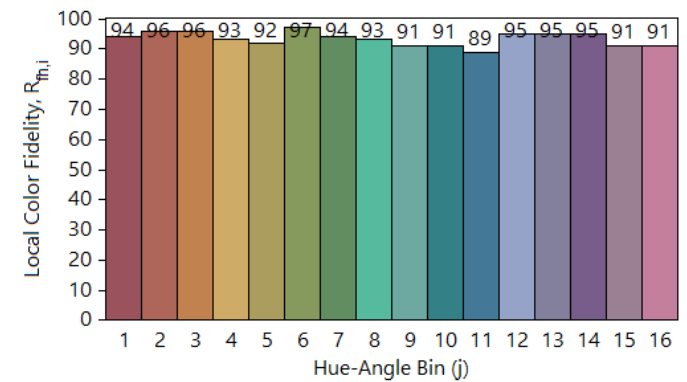

IES TM-30-18 Color Rendition Report

Source: ELA-10782-S

Manufacturer: ELA

Date: Tuesday May 03 21:35:07 2022

Model: EL-CR65-12xx-xxx (Ra 95+)

Notes: CR65L CRI95+ versions.

x 0.374825
y 0.371494
u' 0.223500
v' 0.498406

CIE 13.3-1995
(CRI)
R_a 97
R_g 82

Colors are for visual orientation purposes only.