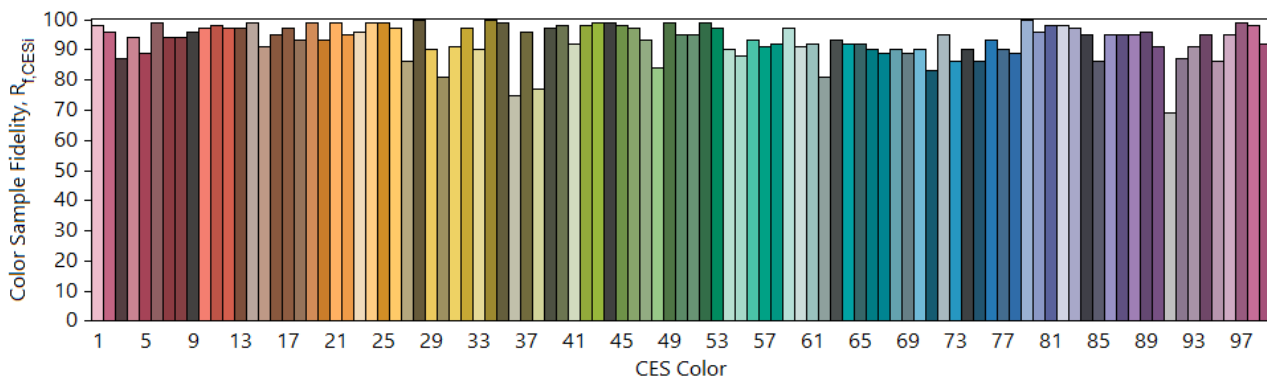

IES TM-30-18 Color Rendition Report

Source: ELA-10782-S

Manufacturer: ELA

Date: Tuesday May 03 21:35:07 2022

Model: EL-CR65-12xx-xxx (Ra 95+)

Notes: CR65L CRI95+ versions.

x 0.374825
y 0.371494
u' 0.223500
v' 0.498406

CIE 13.3-1995
(CRI)
R_a 97
R_g 82

Colors are for visual orientation purposes only.