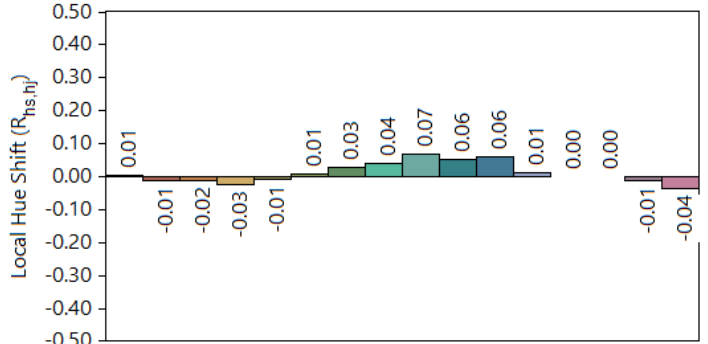

IES TM-30-18 Color Rendition Report

Source: ELA-10782-S

Manufacturer: ELA

Date: Tuesday May 03 21:35:07 2022

Model: EL-CR65-12xx-xxx (Ra 95+)

Notes: CR65L CRI95+ versions.

x 0.374825
y 0.371494
u' 0.223500
v' 0.498406

CIE 13.3-1995
(CRI)
R_a 97
R_g 82

Colors are for visual orientation purposes only.