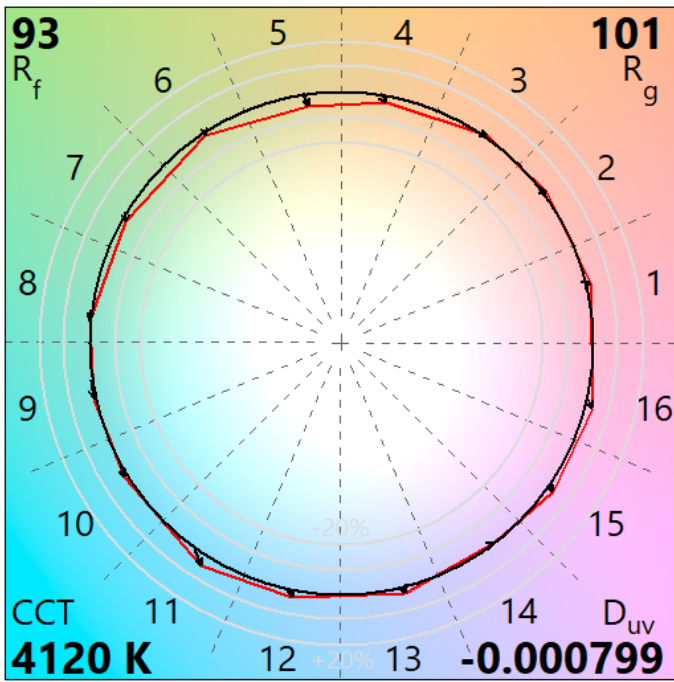

IES TM-30-18 Color Rendition Report

Source: ELA-10782-S

Manufacturer: ELA

Date: Tuesday May 03 21:35:07 2022

Model: EL-CR65-12xx-xxx (Ra 95+)

Notes: CR65L CRI95+ versions.

x 0.374825
y 0.371494
u' 0.223500
v' 0.498406

CIE 13.3-1995
(CRI)
R_a 97
R_g 82

Colors are for visual orientation purposes only.