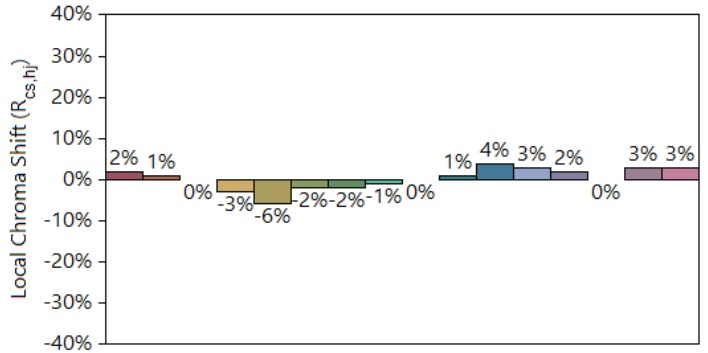

IES TM-30-18 Color Rendition Report

Source: ELA-10782-S

Manufacturer: ELA

Date: Tuesday May 03 21:35:07 2022

Model: EL-CR65-12xx-xxx (Ra 95+)

Notes: CR65L CRI95+ versions.

x 0.374825
y 0.371494
u' 0.223500
v' 0.498406

CIE 13.3-1995
(CRI)
R_a 97
R_g 82

Colors are for visual orientation purposes only.