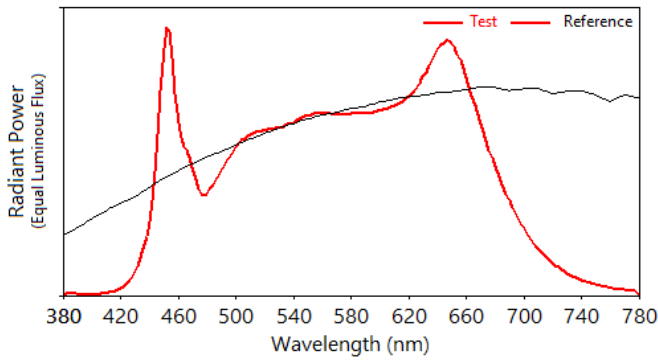

IES TM-30-18 Color Rendition Report

Source: ELA-10782-S

Manufacturer: ELA

Date: Tuesday May 03 21:35:07 2022

Model: EL-CR65-12xx-xxx (Ra 95+)

Notes: CR65L CRI95+ versions.

x 0.374825
y 0.371494
u' 0.223500
v' 0.498406

CIE 13.3-1995
(CRI)
R_a 97
R_g 82

Colors are for visual orientation purposes only.