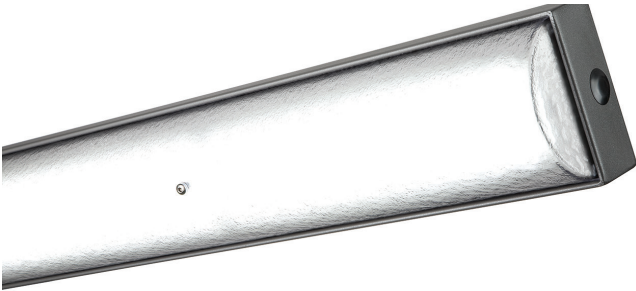

PARKALUX RANGE

| | | |
|----|--------|----|
| IK | JOULES | IP |
| 14 | 100 | 54 |

- TRANSPORT
- CUSTODIAL
- SOCIAL HOUSING
- URBAN

Parkalux is a practical luminaire with a small footprint that has been designed to withstand a high level of vandalism. This surface mounted fitting is an effective general lighting solution for both indoor and outdoor applications. It is the perfect choice in arrival halls, on platforms, in car parks/garages and in passageways.

The Parkalux Range consists of versatile and weather resistant linear fittings. They are suitable for ceiling and semi-recessed mounting.

designplan
LIGHTING

| Parkalux | | | | | | | |
|-----------------------|--------|------|-------|-----|-------------|------------------------|--|
| Code | Lumens | lm/W | CCT | Ra | Size | IK/IP | Lifetime |
| D333/4/3000NW/XC49 | 2866 | 103 | 4000K | >80 | 1245x125x90 | IK14/ IP54/ 100 Joules | L ₈₀ B ₅₀ 60khrs |
| D333/4/5000NW/XC49 | 4217 | 99 | 4000K | >80 | 1245x125x90 | IK14/ IP54/ 100 Joules | L ₈₀ B ₅₀ 60khrs |
| D333/4/5000NW/XB/EM3D | 4217 | 99 | 4000K | >80 | 1245x125x90 | IK14/ IP54/ 100 Joules | L ₈₀ B ₅₀ 60khrs |