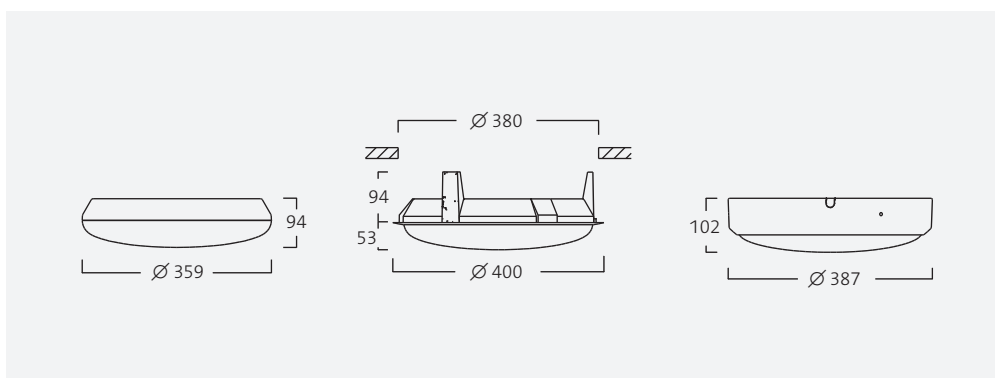

Outdoor accessories.