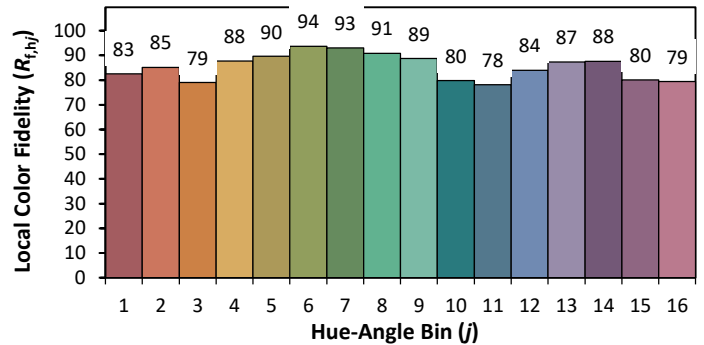

ANSI/IES TM-30-18 Color Rendition Report

Source: ELA-10381-S-A.CSV

Manufacturer: ELA

Date: 5.2.2019

Model: EL-CV824L-1100

Notes: This is a recommended method for displaying ANSI/IES TM-30-18 information.

x 0.3749
y 0.3757
u' 0.2219
v' 0.5003