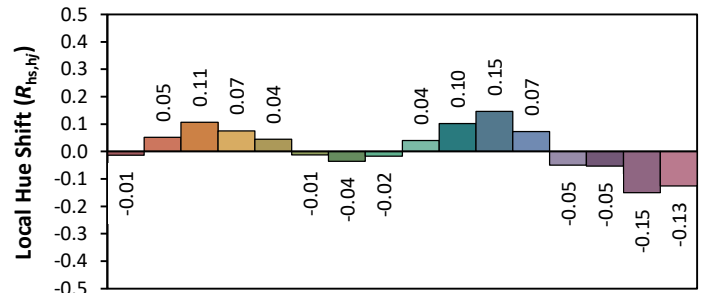

ANSI/IES TM-30-18 Color Rendition Report

Source: ELA-10381-S-A.CSV

Manufacturer: ELA

Date: 5.2.2019

Model: EL-CV824L-1100

Notes: This is a recommended method for displaying ANSI/IES TM-30-18 information.

x 0.3749
y 0.3757
u' 0.2219
v' 0.5003