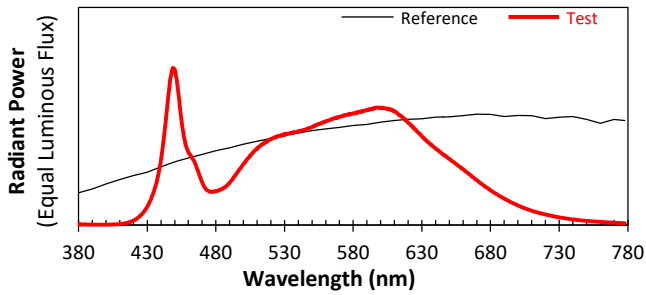

ANSI/IES TM-30-18 Color Rendition Report

Source: ELA-10381-S-A.CSV

Manufacturer: ELA

Date: 5.2.2019

Model: EL-CV824L-1100

Notes: This is a recommended method for displaying ANSI/IES TM-30-18 information.

x 0.3749
y 0.3757
u' 0.2219
v' 0.5003