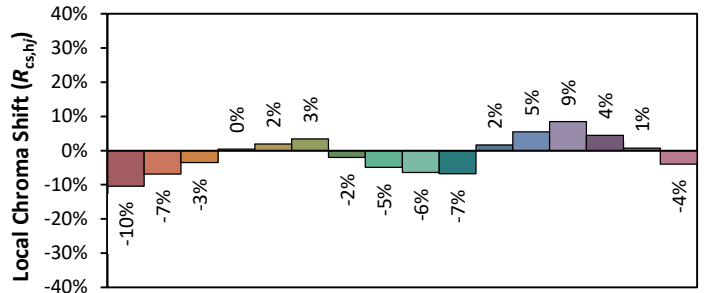

ANSI/IES TM-30-18 Color Rendition Report

Source: ELA-10381-S-A.CSV

Manufacturer: ELA

Date: 5.2.2019

Model: EL-CV824L-1100

Notes: This is a recommended method for displaying ANSI/IES TM-30-18 information.

x 0.3749
y 0.3757
u' 0.2219
v' 0.5003