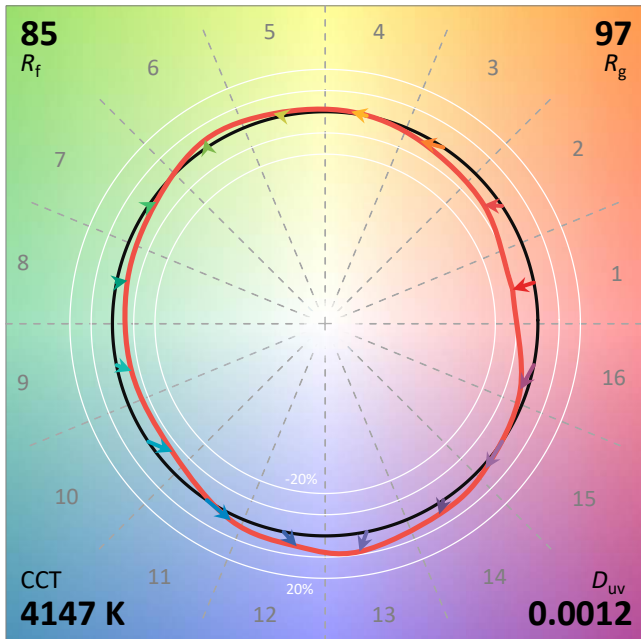

ANSI/IES TM-30-18 Color Rendition Report

Source: ELA-10381-S-A.CSV

Manufacturer: ELA

Date: 5.2.2019

Model: EL-CV824L-1100

Notes: This is a recommended method for displaying ANSI/IES TM-30-18 information.

x 0.3749
y 0.3757
u' 0.2219
v' 0.5003