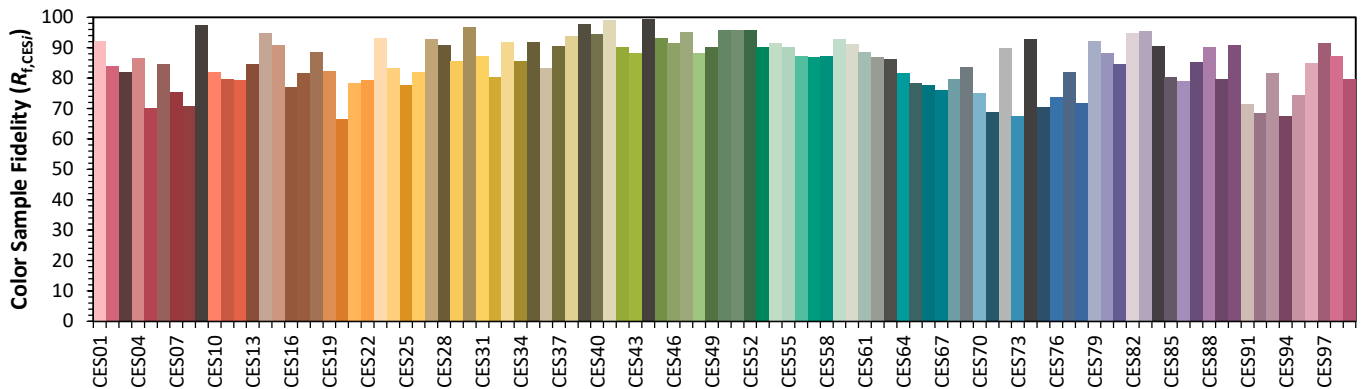

ANSI/IES TM-30-18 Color Rendition Report

Source: ELA-10381-S-A.CSV

Manufacturer: ELA

Date: 5.2.2019

Model: EL-CV824L-1100

Notes: This is a recommended method for displaying ANSI/IES TM-30-18 information.

x 0.3749
y 0.3757
u' 0.2219
v' 0.5003