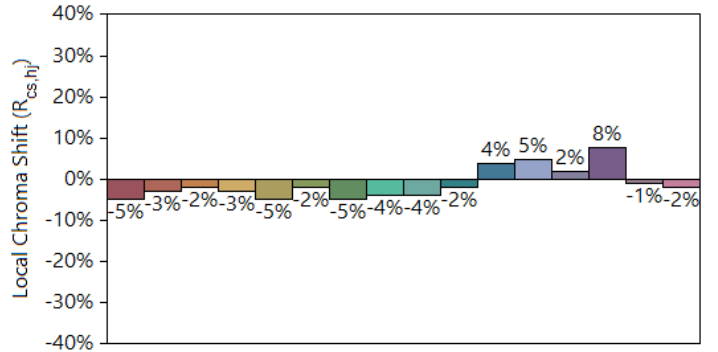

IES TM-30-18 Color Rendition Report

Source: CREECXB0004.IRR

Manufacturer: ELA

Date: Wednesday December 22 12:56:05 2021

Model: PG4 125mm 4000K

Notes: Pleid G4 125mm 4000K variants

x 0.388823
 y 0.388687
 u' 0.225843
 v' 0.507970

CIE 13.3-1995
 (CRI)
 R_a 92
 R_g 62

Colors are for visual orientation purposes only.