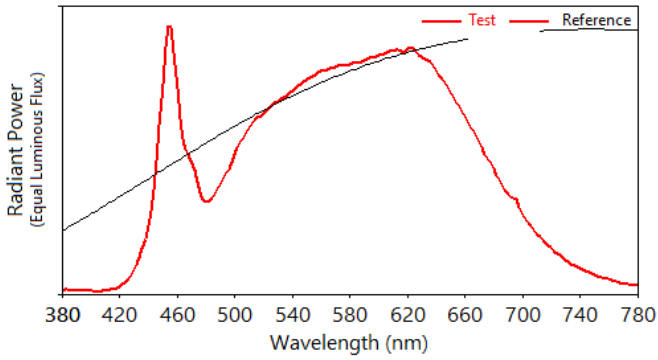

IES TM-30-18 Color Rendition Report

Source: CREECXB0004.IRR

Manufacturer: ELA

Date: Wednesday December 22 12:56:05 2021

Model: PG4 125mm 4000K

Notes: Pleid G4 125mm 4000K variants

x 0.388823
 y 0.388687
 u' 0.225843
 v' 0.507970

CIE 13.3-1995
 (CRI)
 R_a 92
 R_g 62

Colors are for visual orientation purposes only.