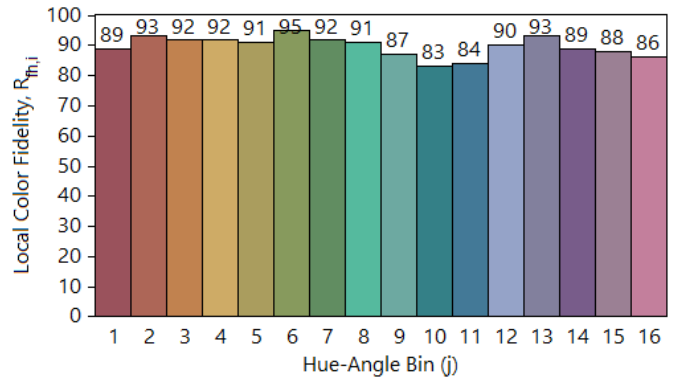

IES TM-30-18 Color Rendition Report

Source: CREECXB0004.IRR

Manufacturer: ELA

Date: Wednesday December 22 12:56:05 2021

Model: PG4 125mm 4000K

Notes: Pleid G4 125mm 4000K variants

x 0.388823
 y 0.388687
 u' 0.225843
 v' 0.507970

CIE 13.3-1995
 (CRI)
 R_a 92
 R_g 62

Colors are for visual orientation purposes only.