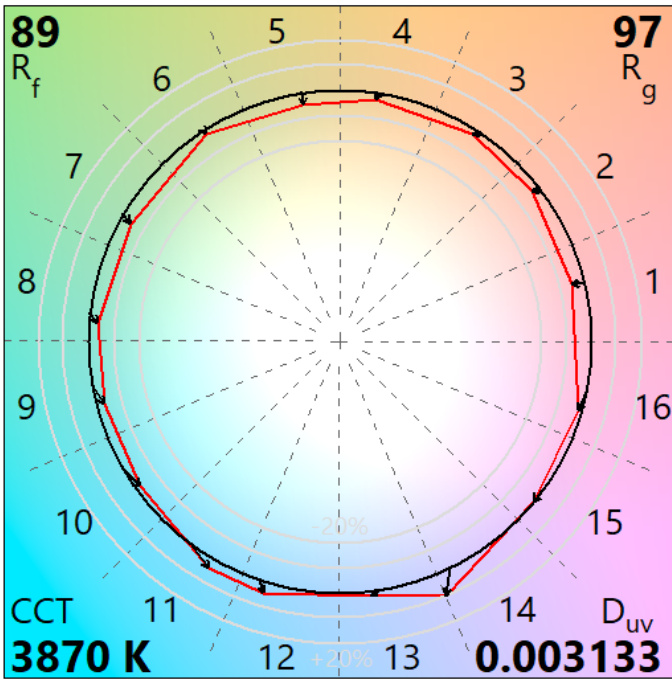

IES TM-30-18 Color Rendition Report

Source: CREECXB0004.IRR

Manufacturer: ELA

Date: Wednesday December 22 12:56:05 2021

Model: PG4 125mm 4000K

Notes: Pleid G4 125mm 4000K variants

x 0.388823
 y 0.388687
 u' 0.225843
 v' 0.507970

CIE 13.3-1995
 (CRI)
 R_a 92
 R_g 62

Colors are for visual orientation purposes only.