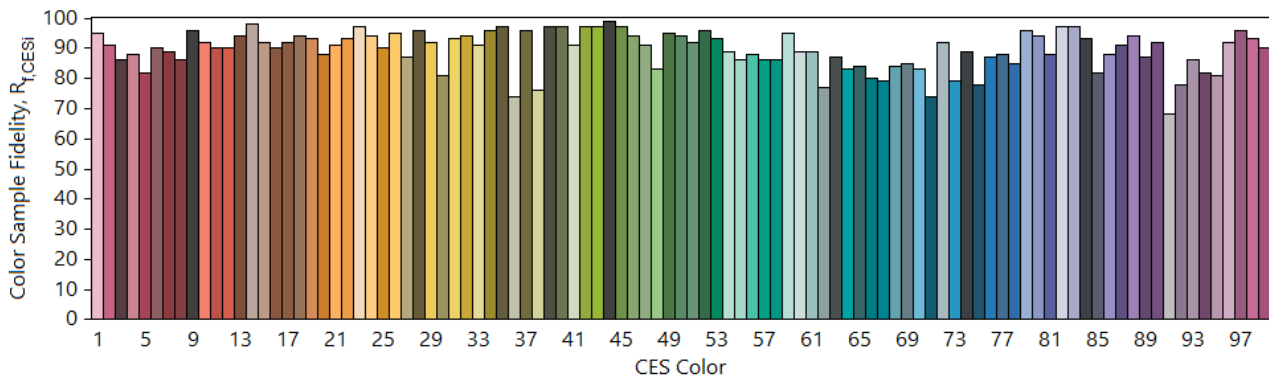

IES TM-30-18 Color Rendition Report

Source: CREECXB0004.IRR

Manufacturer: ELA

Date: Wednesday December 22 12:56:05 2021

Model: PG4 125mm 4000K

Notes: Pleid G4 125mm 4000K variants

x 0.388823
 y 0.388687
 u' 0.225843
 v' 0.507970

CIE 13.3-1995
 (CRI)
 R_a 92
 R_g 62

Colors are for visual orientation purposes only.