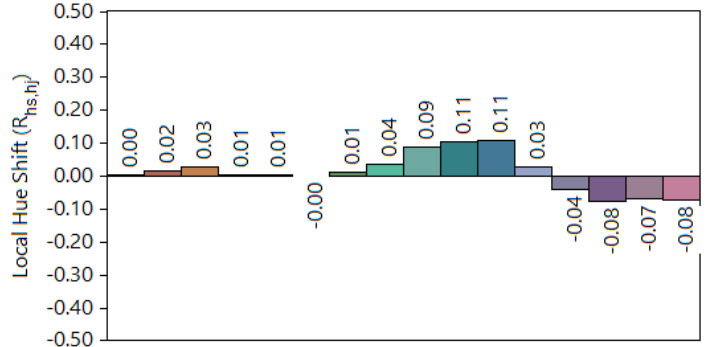

IES TM-30-18 Color Rendition Report

Source: CREECXB0004.IRR

Manufacturer: ELA

Date: Wednesday December 22 12:56:05 2021

Model: PG4 125mm 4000K

Notes: Pleid G4 125mm 4000K variants

x 0.388823
 y 0.388687
 u' 0.225843
 v' 0.507970

CIE 13.3-1995
 (CRI)
 R_a 92
 R_g 62

Colors are for visual orientation purposes only.