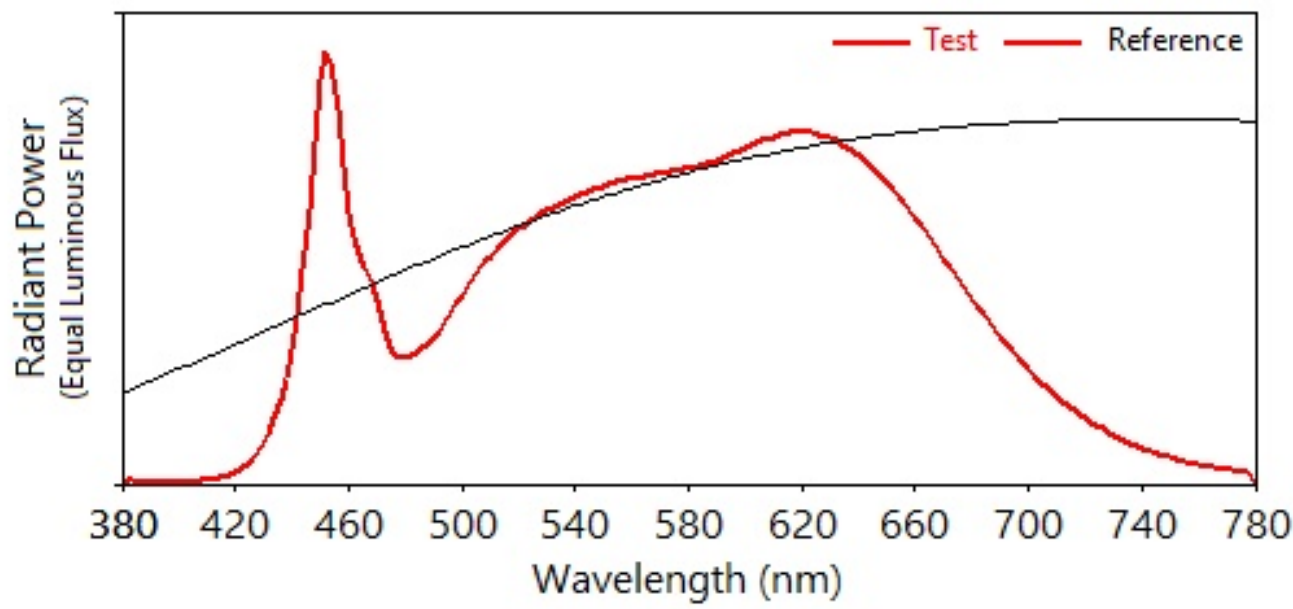

IES TM-30-18 Color Rendition Report

Source: ELA-10963-S

Manufacturer: EAGLE LIGHTING

Date: Thursday July 27 18:54:14 2023

Model: EL-ELLR-1701-xxx

Notes: ELLE REC ASYM 32W 4950LM 940 1170 SIN WHITE MANNEX.
Results valid for all Elle Recessed Asymmetric 4000K Ra90+ variants.

x 0.3834
y 0.3751
u' 0.2277
v' 0.5013

CIE 13.3-1995
(CRI)
Ra 94
Rg 75

Colors are for visual orientation purposes only.