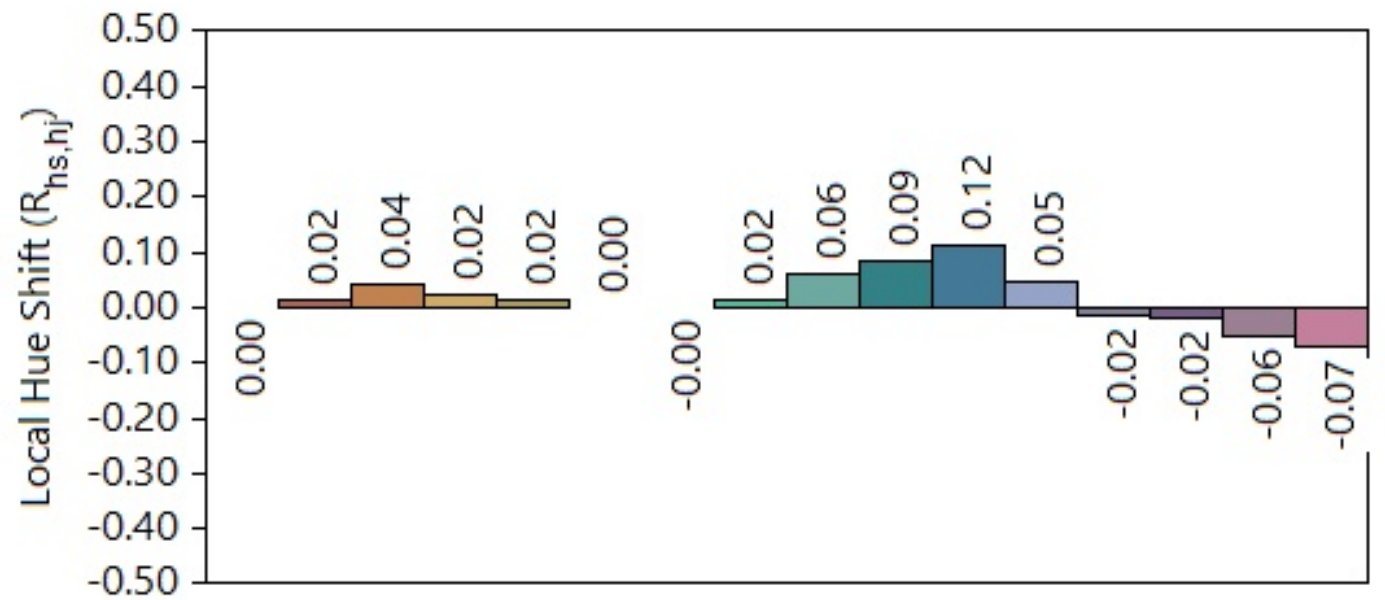

IES TM-30-18 Color Rendition Report

Source: ELA-10963-S

Manufacturer: EAGLE LIGHTING

Date: Thursday July 27 18:54:14 2023

Model: EL-ELLR-1701-xxx

Notes: ELLE REC ASYM 32W 4950LM 940 1170 SIN WHITE MANNEX.
Results valid for all Elle Recessed Asymmetric 4000K Ra90+ variants.

x 0.3834
y 0.3751
u' 0.2277
v' 0.5013

CIE 13.3-1995
(CRI)
Ra 94
Rg 75

Colors are for visual orientation purposes only.