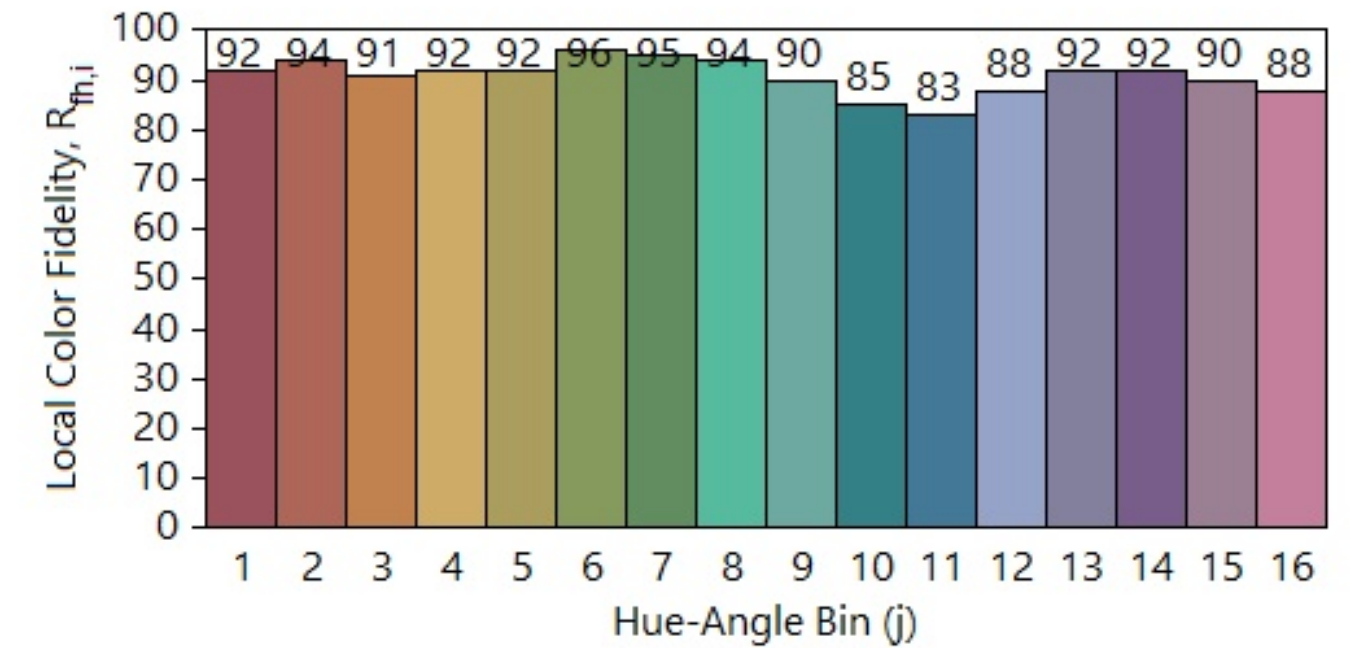

IES TM-30-18 Color Rendition Report

Source: ELA-10963-S

Manufacturer: EAGLE LIGHTING

Date: Thursday July 27 18:54:14 2023

Model: EL-ELLR-1701-xxx

Notes: ELLE REC ASYM 32W 4950LM 940 1170 SIN WHITE MANNEX.
Results valid for all Elle Recessed Asymmetric 4000K Ra90+ variants.

x 0.3834
y 0.3751
u' 0.2277
v' 0.5013

CIE 13.3-1995
(CRI)
Ra 94
Rg 75

Colors are for visual orientation purposes only.