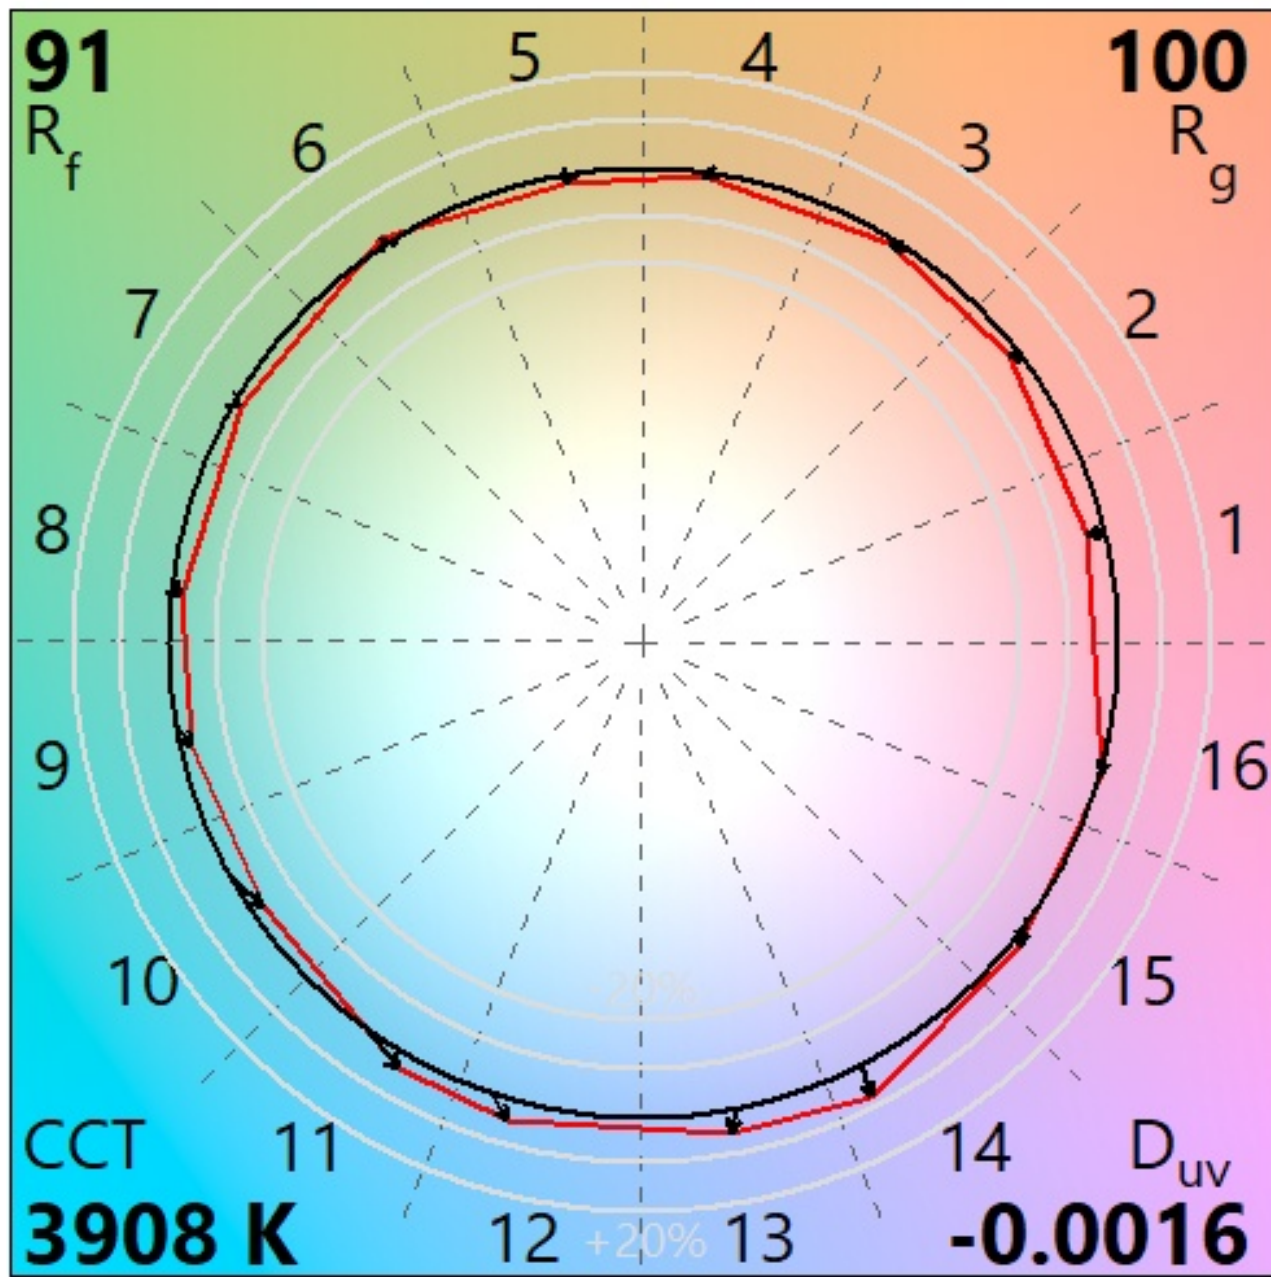

IES TM-30-18 Color Rendition Report

Source: ELA-10963-S

Manufacturer: EAGLE LIGHTING

Date: Thursday July 27 18:54:14 2023

Model: EL-ELLR-1701-xxx

Notes: ELLE REC ASYM 32W 4950LM 940 1170 SIN WHITE MANNEX.
Results valid for all Elle Recessed Asymmetric 4000K Ra90+ variants.

x 0.3834
y 0.3751
u' 0.2277
v' 0.5013

CIE 13.3-1995
(CRI)
Ra 94
Rg 75

Colors are for visual orientation purposes only.