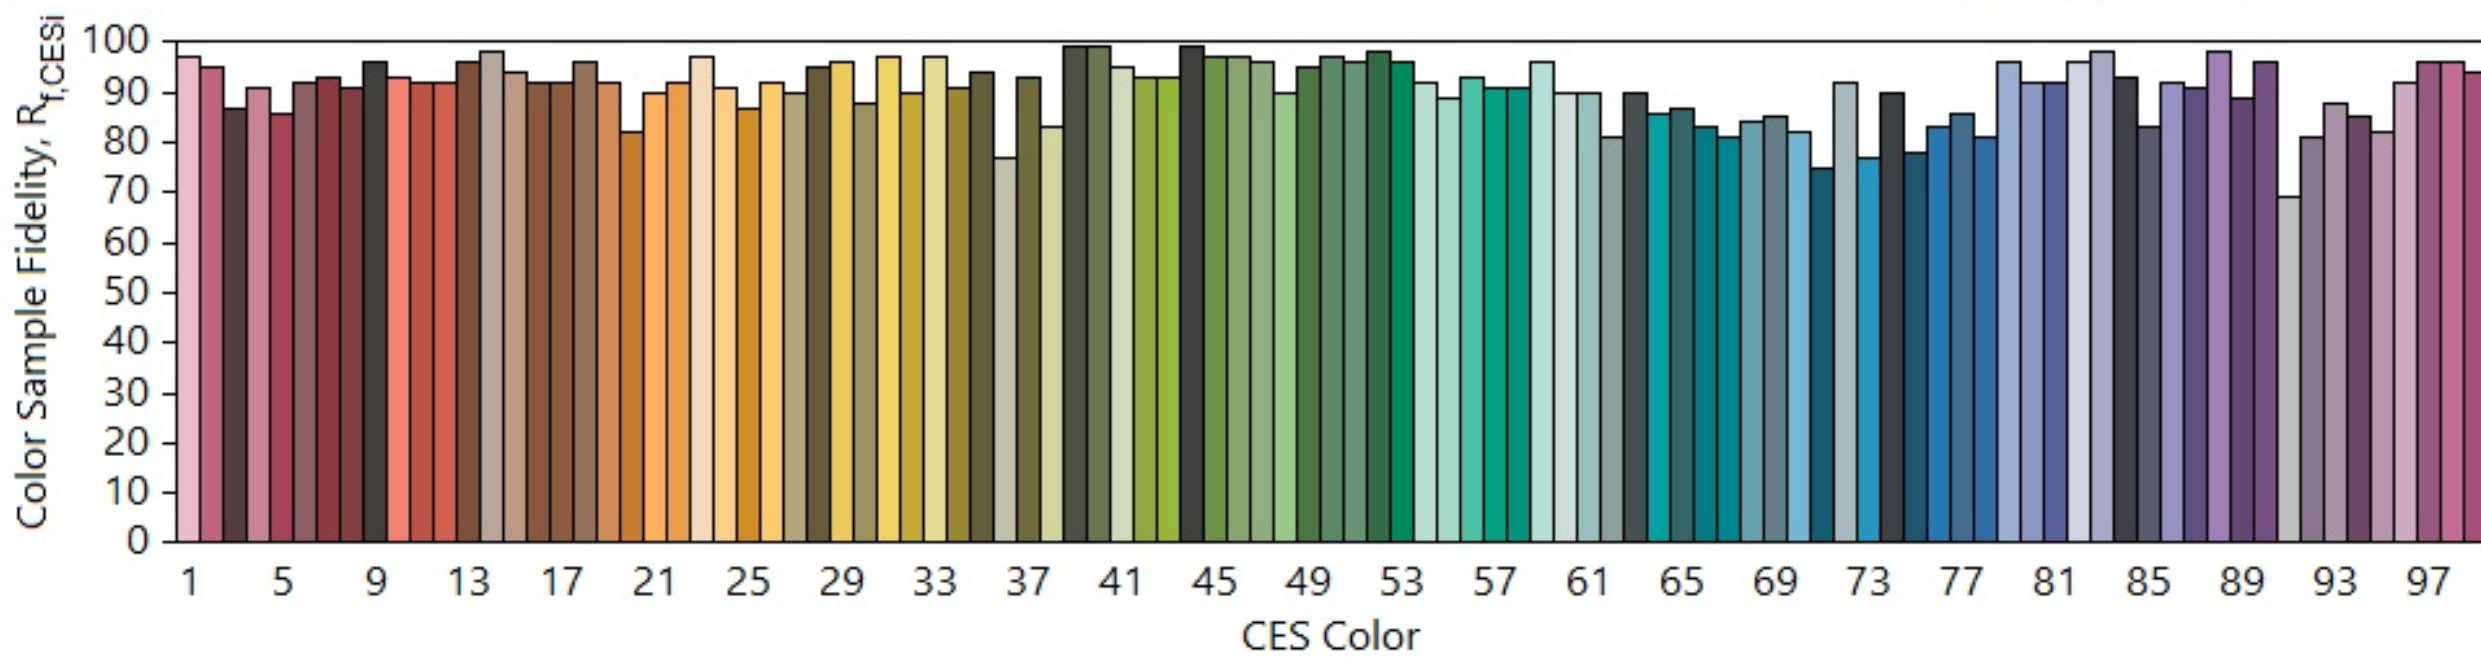

IES TM-30-18 Color Rendition Report

Source: ELA-10963-S

Manufacturer: EAGLE LIGHTING

Date: Thursday July 27 18:54:14 2023

Model: EL-ELLR-1701-xxx

Notes: ELLE REC ASYM 32W 4950LM 940 1170 SIN WHITE MANNEX.
Results valid for all Elle Recessed Asymmetric 4000K Ra90+ variants.

x 0.3834
y 0.3751
u' 0.2277
v' 0.5013

CIE 13.3-1995
(CRI)
Ra 94
Rg 75

Colors are for visual orientation purposes only.