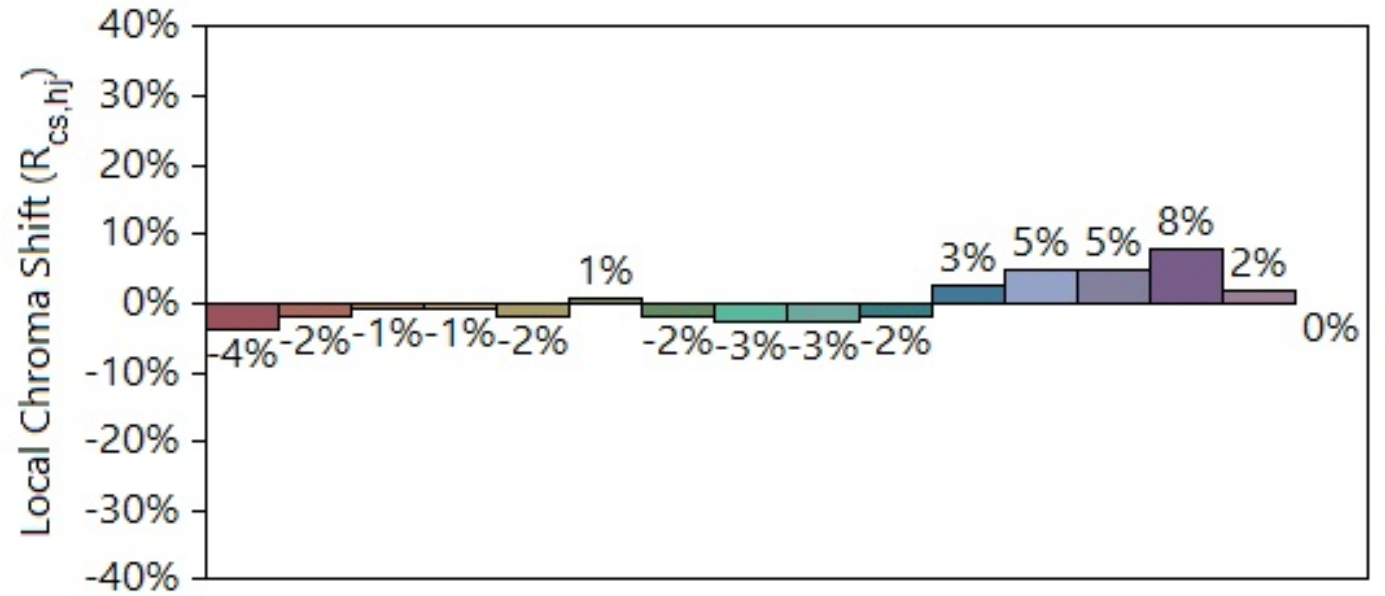

IES TM-30-18 Color Rendition Report

Source: ELA-10963-S

Manufacturer: EAGLE LIGHTING

Date: Thursday July 27 18:54:14 2023

Model: EL-ELLR-1701-xxx

Notes: ELLE REC ASYM 32W 4950LM 940 1170 SIN WHITE MANNEX.
Results valid for all Elle Recessed Asymmetric 4000K Ra90+ variants.

x 0.3834
y 0.3751
u' 0.2277
v' 0.5013

CIE 13.3-1995
(CRI)
Ra 94
Rg 75

Colors are for visual orientation purposes only.