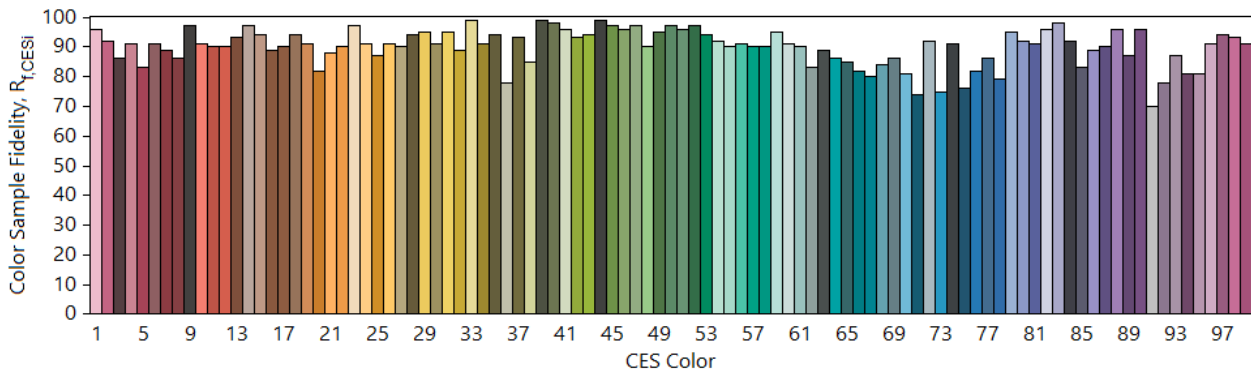

IES TM-30-18 Color Rendition Report

Source: ELA-10582-S

Manufacturer: ELA

Date: Friday February 25 12:45:46 2022

Model: EL-EDU-1004/EL-EDUV-1004

Notes: EDUCO VITALITY

x 0.380951
 y 0.382304
 u' 0.223243
 v' 0.504082

CIE 13.3-1995
(CRI)
R_a 91
R_g 60

Colors are for visual orientation purposes only.