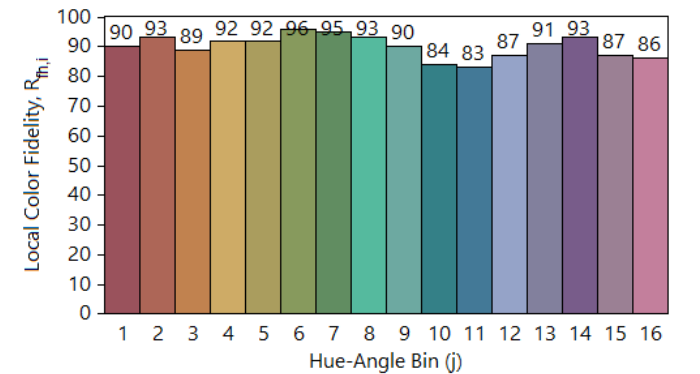

IES TM-30-18 Color Rendition Report

Source: ELA-10582-S

Manufacturer: ELA

Date: Friday February 25 12:45:46 2022

Model: EL-EDU-1004/EL-EDUV-1004

Notes: EDUCO VITALITY

x 0.380951
 y 0.382304
 u' 0.223243
 v' 0.504082

CIE 13.3-1995
(CRI)
R_a 91
R_g 60

Colors are for visual orientation purposes only.