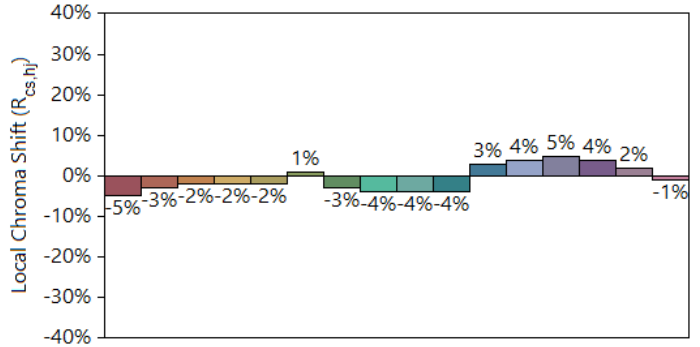

IES TM-30-18 Color Rendition Report

Source: ELA-10582-S

Manufacturer: ELA

Date: Friday February 25 12:45:46 2022

Model: EL-EDU-1004/EL-EDUV-1004

Notes: EDUCO VITALITY

x 0.380951
 y 0.382304
 u' 0.223243
 v' 0.504082

CIE 13.3-1995
(CRI)
R_a 91
R_g 60

Colors are for visual orientation purposes only.