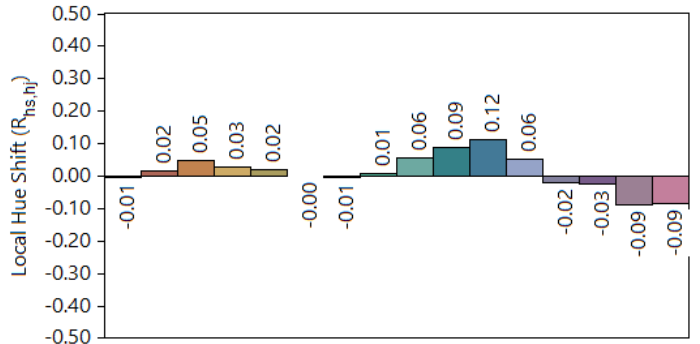

IES TM-30-18 Color Rendition Report

Source: ELA-10582-S

Manufacturer: ELA

Date: Friday February 25 12:45:46 2022

Model: EL-EDU-1004/EL-EDUV-1004

Notes: EDUCO VITALITY

x 0.380951
 y 0.382304
 u' 0.223243
 v' 0.504082

CIE 13.3-1995
(CRI)
R_a 91
R_g 60

Colors are for visual orientation purposes only.