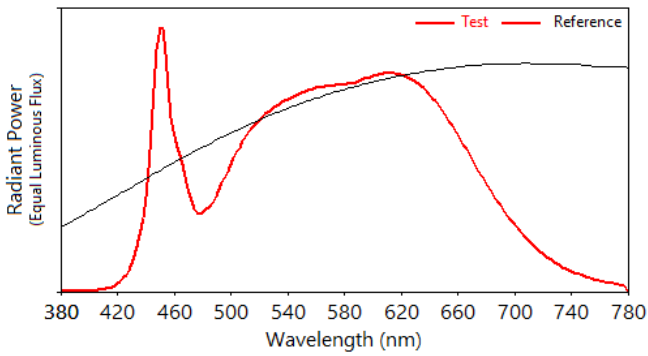

IES TM-30-18 Color Rendition Report

Source: ELA-10582-S

Manufacturer: ELA

Date: Friday February 25 12:45:46 2022

Model: EL-EDU-1004/EL-EDUV-1004

Notes: EDUCO VITALITY

x 0.380951
 y 0.382304
 u' 0.223243
 v' 0.504082

CIE 13.3-1995
(CRI)
R_a 91
R_g 60

Colors are for visual orientation purposes only.