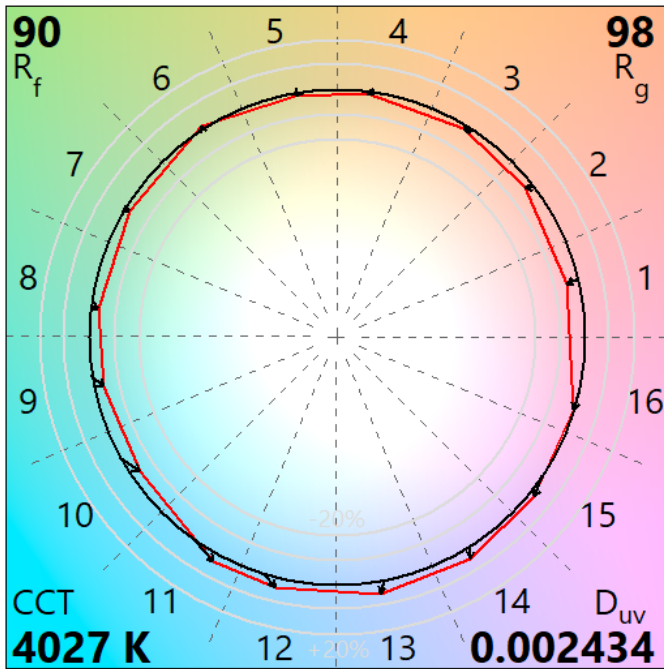

IES TM-30-18 Color Rendition Report

Source: ELA-10582-S

Manufacturer: ELA

Date: Friday February 25 12:45:46 2022

Model: EL-EDU-1004/EL-EDUV-1004

Notes: EDUCO VITALITY

x 0.380951
 y 0.382304
 u' 0.223243
 v' 0.504082

CIE 13.3-1995
(CRI)
R_a 91
R_g 60

Colors are for visual orientation purposes only.