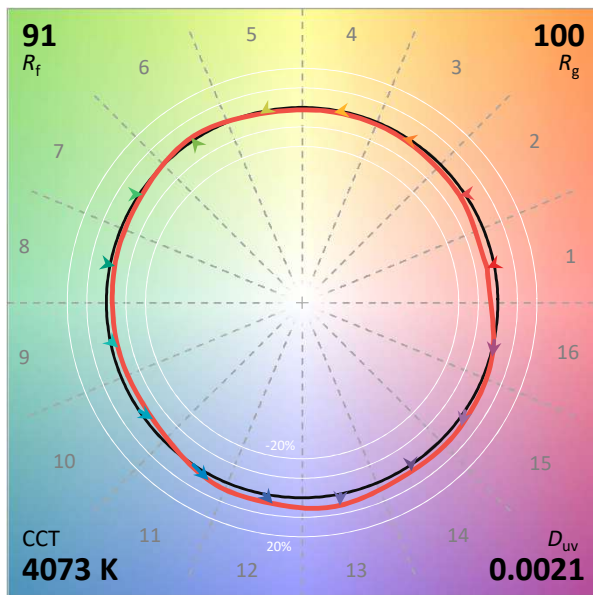

ANSI/IES TM-30-18 Color Rendition Report

Source: ELA-10372.1-S.CSV

Manufacturer: ELA

Date: 28.2.2019

Model: EL-SR65L-1103

Notes: This is a recommended method for displaying ANSI/IES TM-30-18 information.

x **0.3786**
 y **0.3801**
 u' **0.2226**
 v' **0.5028**

CIE 13.3-1995	
(CRI)	
R_a	93
R_g	71

ANSI/IES TM-30-18 Color Rendition Report

Source: ELA-10372.7-S.CSV

Manufacturer: ELA

Date: 28.2.2019

Model: EL-SR65L-5103

Notes: This is a recommended method for displaying ANSI/IES TM-30-18 information.

x 0.3797
y 0.3812
u' 0.2229
v' 0.5034

CIE 13.3-1995	
(CRI)	
R _a	93
R ₉	70