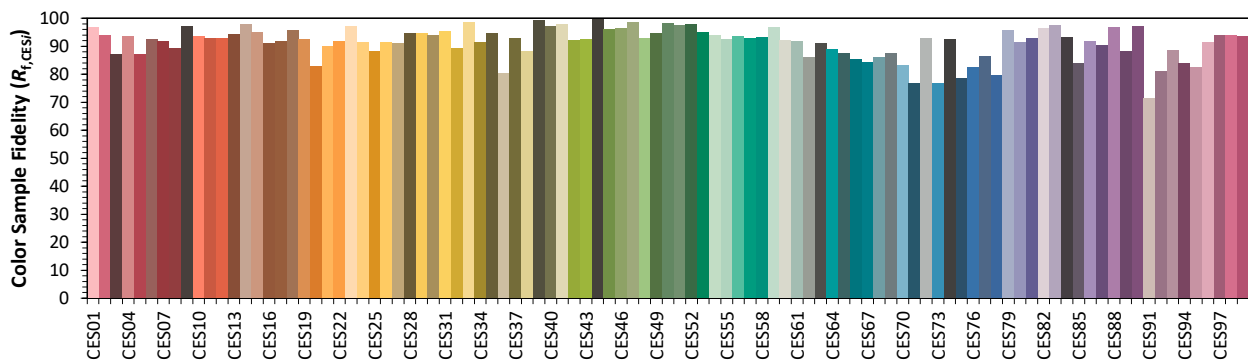

ANSI/IES TM-30-18 Color Rendition Report

Source: ELA-10372.1-S.CSV

Manufacturer: ELA

Date: 28.2.2019

Model: EL-SR65L-1103

Notes: This is a recommended method for displaying ANSI/IES TM-30-18 information.

x **0.3786**
 y **0.3801**
 u' **0.2226**
 v' **0.5028**

CIE 13.3-1995	
(CRI)	
R_a	93
R_g	71

ANSI/IES TM-30-18 Color Rendition Report

Source: ELA-10372.7-S.CSV

Manufacturer: ELA

Date: 28.2.2019

Model: EL-SR65L-5103

Notes: This is a recommended method for displaying ANSI/IES TM-30-18 information.