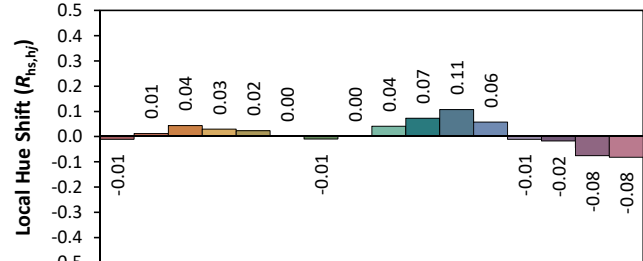

CIE 13.3-1995	
(CRI)	
R_a	93
R_g	71

ANSI/IES TM-30-18 Color Rendition Report

Source: ELA-10372.7-S.CSV

Manufacturer: ELA

Date: 28.2.2019

Model: EL-SR65L-5103

Notes: This is a recommended method for displaying ANSI/IES TM-30-18 information.