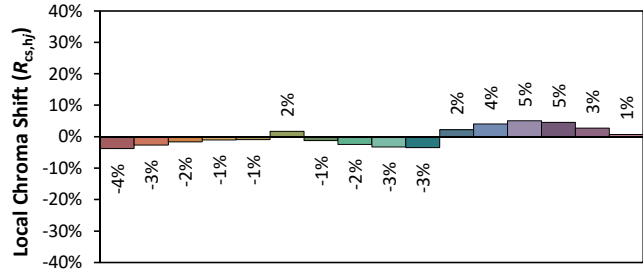

CIE 13.3-1995	
(CRI)	
R_a	93
R_g	71

ANSI/IES TM-30-18 Color Rendition Report

Source: ELA-10372.7-S.CSV

Manufacturer: ELA

Date: 28.2.2019

Model: EL-SR65L-5103

Notes: This is a recommended method for displaying ANSI/IES TM-30-18 information.