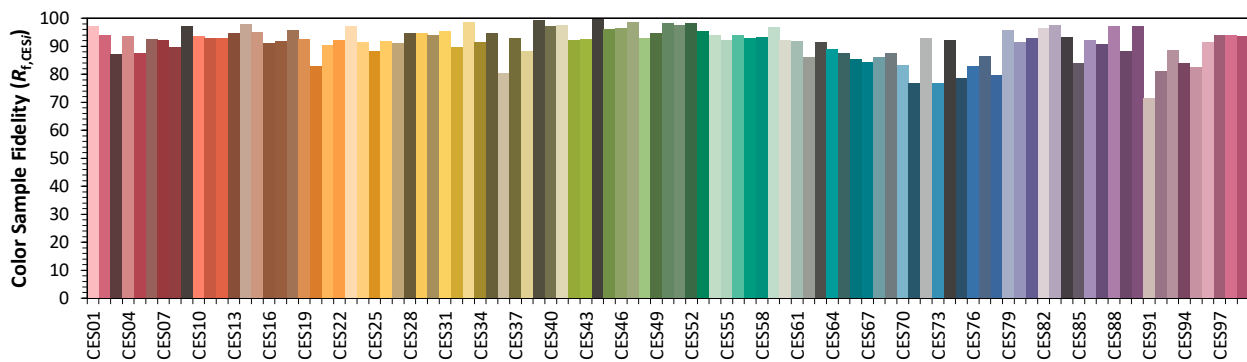

ANSI/IES TM-30-18 Color Rendition Report

Source: ELA-10372.1-S.CSV

Manufacturer: ELA

Date: 28.2.2019

Model: EL-SR65L-1103

Notes: This is a recommended method for displaying ANSI/IES TM-30-18 information.

x **0.3786**
 y **0.3801**
 u' **0.2226**
 v' **0.5028**

CIE 13.3-1995	
(CRI)	
R_a	93
R_g	71

ANSI/IES TM-30-18 Color Rendition Report

Source: ELA-10372.7-S.CSV

Manufacturer: ELA

Date: 28.2.2019

Model: EL-SR65L-5103

Notes: This is a recommended method for displaying ANSI/IES TM-30-18 information.