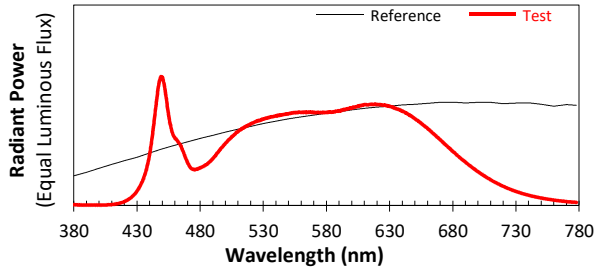

ANSI/IES TM-30-18 Color Rendition Report

Source: ELA-10372.1-S.CSV

Manufacturer: ELA

Date: 28.2.2019

Model: EL-SR65L-1103

Notes: This is a recommended method for displaying ANSI/IES TM-30-18 information.

x **0.3786**
 y **0.3801**
 u' **0.2226**
 v' **0.5028**