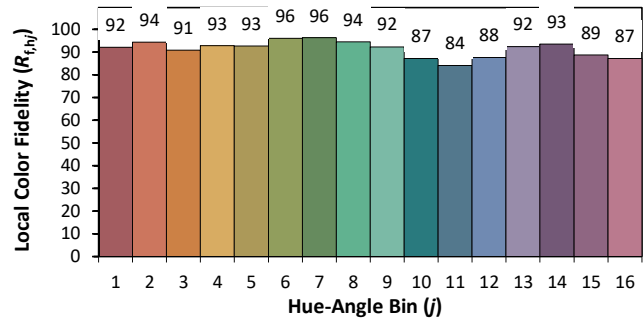

CIE 13.3-1995	
(CRI)	
R_a	93
R_g	71

ANSI/IES TM-30-18 Color Rendition Report

Source: ELA-10372.7-S.CSV

Manufacturer: ELA

Date: 28.2.2019

Model: EL-SR65L-5103

Notes: This is a recommended method for displaying ANSI/IES TM-30-18 information.