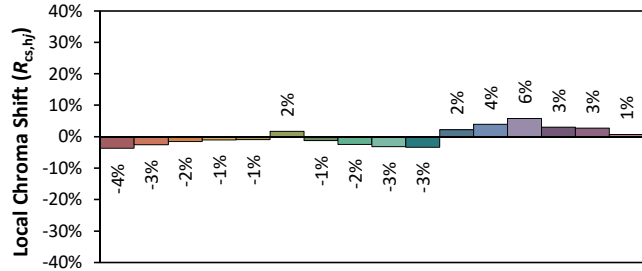

ANSI/IES TM-30-18 Color Rendition Report

Source: ELA-10372.1-S.CSV

Manufacturer: ELA

Date: 28.2.2019

Model: EL-SR65L-1103

Notes: This is a recommended method for displaying ANSI/IES TM-30-18 information.

x **0.3786**
 y **0.3801**
 u' **0.2226**
 v' **0.5028**