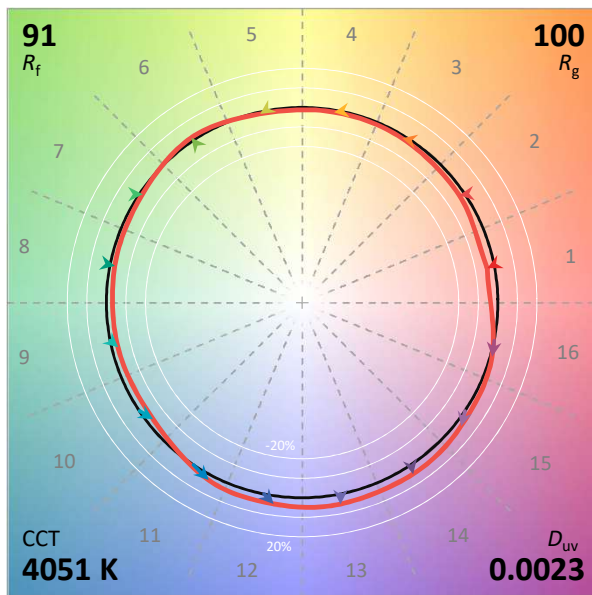

ANSI/IES TM-30-18 Color Rendition Report

Source: ELA-10372.1-S.CSV

Manufacturer: ELA

Date: 28.2.2019

Model: EL-SR65L-1103

Notes: This is a recommended method for displaying ANSI/IES TM-30-18 information.

x **0.3786**
 y **0.3801**
 u' **0.2226**
 v' **0.5028**

CIE 13.3-1995	
(CRI)	
R_a	93
R_g	71

ANSI/IES TM-30-18 Color Rendition Report

Source: ELA-10372.7-S.CSV

Manufacturer: ELA

Date: 28.2.2019

Model: EL-SR65L-5103

Notes: This is a recommended method for displaying ANSI/IES TM-30-18 information.

x 0.3797
y 0.3812
u' 0.2229
v' 0.5034

CIE 13.3-1995	
(CRI)	
R _a	93
R ₉	70