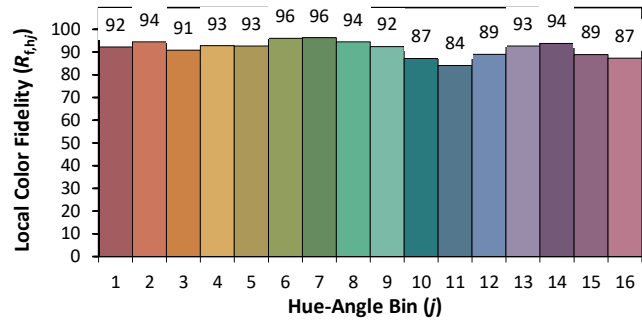

ANSI/IES TM-30-18 Color Rendition Report

Source: ELA-10372.1-S.CSV

Manufacturer: ELA

Date: 28.2.2019

Model: EL-SR65L-1103

Notes: This is a recommended method for displaying ANSI/IES TM-30-18 information.

x **0.3786**
 y **0.3801**
 u' **0.2226**
 v' **0.5028**