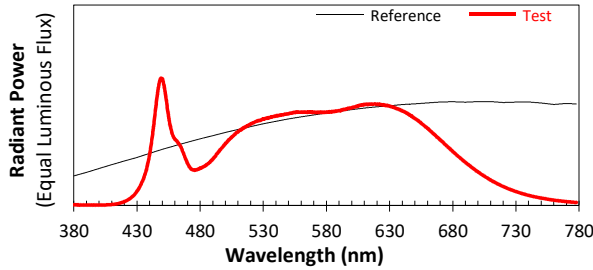

CIE 13.3-1995	
(CRI)	
R_a	93
R_g	71

ANSI/IES TM-30-18 Color Rendition Report

Source: ELA-10372.7-S.CSV

Manufacturer: ELA

Date: 28.2.2019

Model: EL-SR65L-5103

Notes: This is a recommended method for displaying ANSI/IES TM-30-18 information.