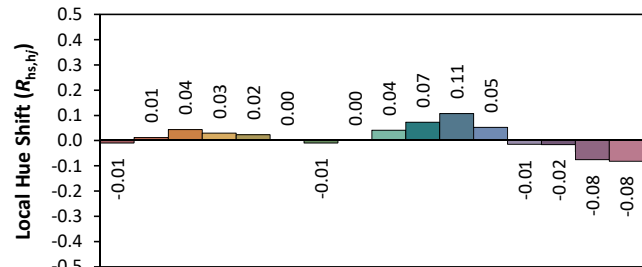

ANSI/IES TM-30-18 Color Rendition Report

Source: ELA-10372.1-S.CSV

Manufacturer: ELA

Date: 28.2.2019

Model: EL-SR65L-1103

Notes: This is a recommended method for displaying ANSI/IES TM-30-18 information.

x **0.3786**
 y **0.3801**
 u' **0.2226**
 v' **0.5028**