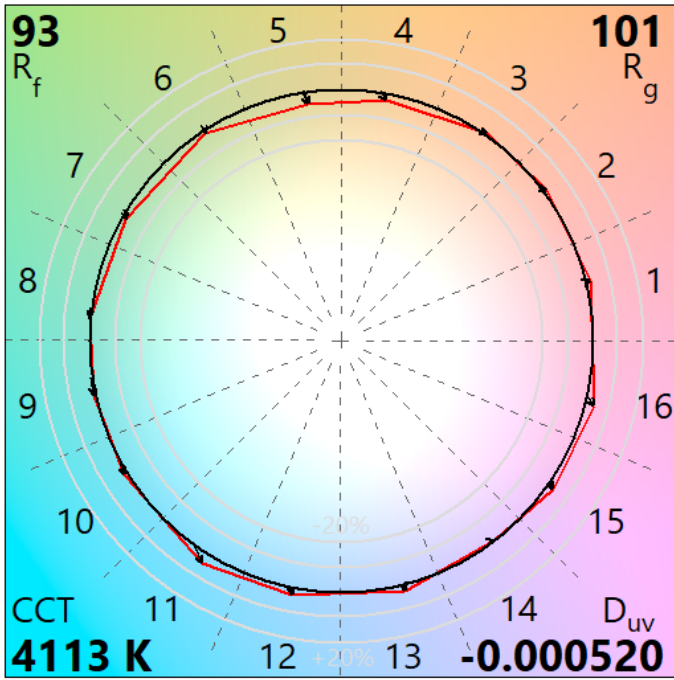

IES TM-30-18 Color Rendition Report

Source: ELA-10785-S.b

Manufacturer: ELA

Date: Friday June 03 16:47:06 2022

Model: EL-SR65L CRI95+ variants

Notes: Secureroom IP65L CRI95+ variants.

x 0.375274
y 0.372369
u' 0.223448
v' 0.498866

CIE 13.3-1995
(CRI)
 R_a 97
 R_g 82

Colors are for visual orientation purposes only.