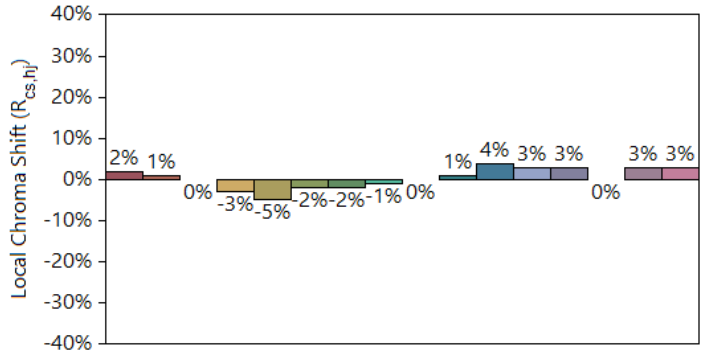

IES TM-30-18 Color Rendition Report

Source: ELA-10785-S.b

Manufacturer: ELA

Date: Friday June 03 16:47:06 2022

Model: EL-SR65L CRI95+ variants

Notes: Secureroom IP65L CRI95+ variants.

x 0.375274
y 0.372369
u' 0.223448
v' 0.498866

CIE 13.3-1995
(CRI)
 R_a 97
 R_g 82

Colors are for visual orientation purposes only.