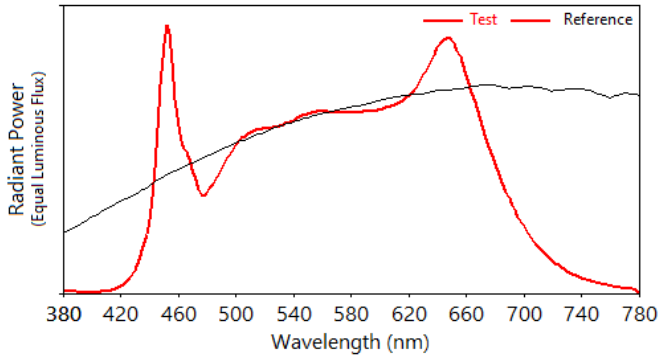

IES TM-30-18 Color Rendition Report

Source: ELA-10785-S.b

Manufacturer: ELA

Date: Friday June 03 16:47:06 2022

Model: EL-SR65L CRI95+ variants

Notes: Secureroom IP65L CRI95+ variants.

x 0.375274
y 0.372369
u' 0.223448
v' 0.498866