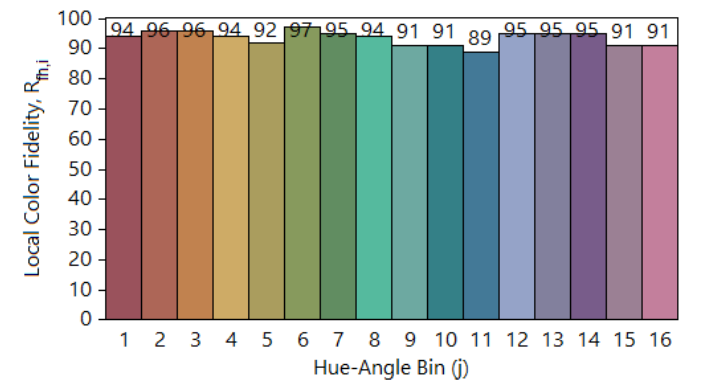

IES TM-30-18 Color Rendition Report

Source: ELA-10785-S.b

Manufacturer: ELA

Date: Friday June 03 16:47:06 2022

Model: EL-SR65L CRI95+ variants

Notes: Secureroom IP65L CRI95+ variants.

x 0.375274
y 0.372369
u' 0.223448
v' 0.498866

CIE 13.3-1995
(CRI)
 R_a 97
 R_g 82

Colors are for visual orientation purposes only.