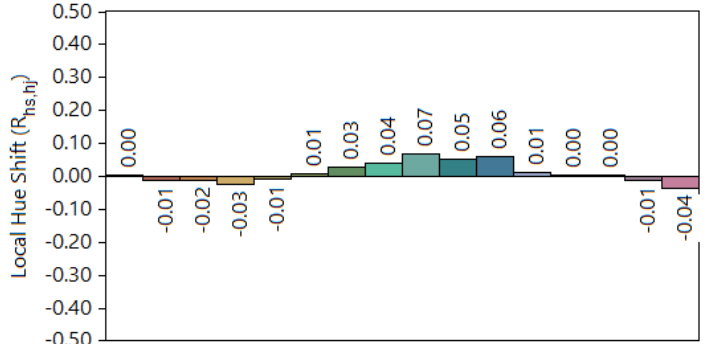

IES TM-30-18 Color Rendition Report

Source: ELA-10785-S.b

Manufacturer: ELA

Date: Friday June 03 16:47:06 2022

Model: EL-SR65L CRI95+ variants

Notes: Secureroom IP65L CRI95+ variants.

x 0.375274
y 0.372369
u' 0.223448
v' 0.498866

CIE 13.3-1995
(CRI)
 R_a 97
 R_g 82

Colors are for visual orientation purposes only.