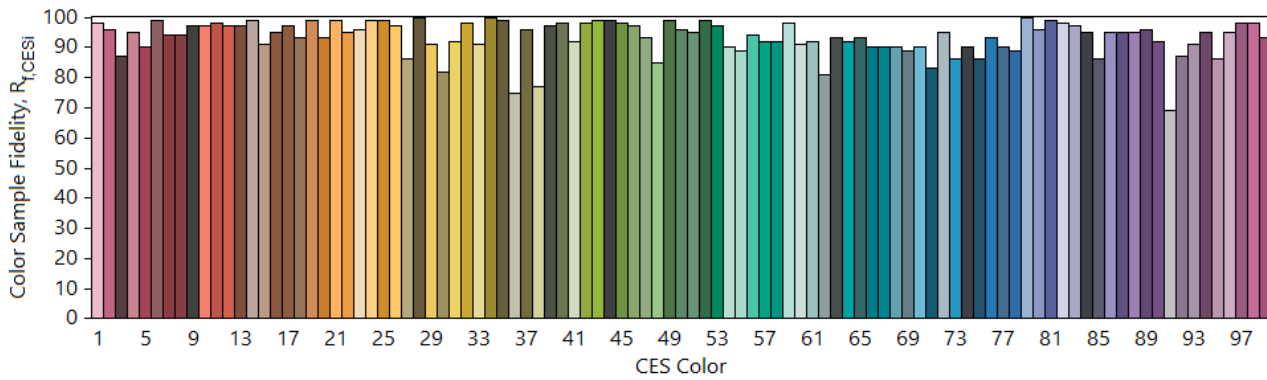

IES TM-30-18 Color Rendition Report

Source: ELA-10785-S.b

Manufacturer: ELA

Date: Friday June 03 16:47:06 2022

Model: EL-SR65L CRI95+ variants

Notes: Secureroom IP65L CRI95+ variants.

x 0.375274
y 0.372369
u' 0.223448
v' 0.498866

CIE 13.3-1995
(CRI)
 R_a 97
 R_g 82

Colors are for visual orientation purposes only.