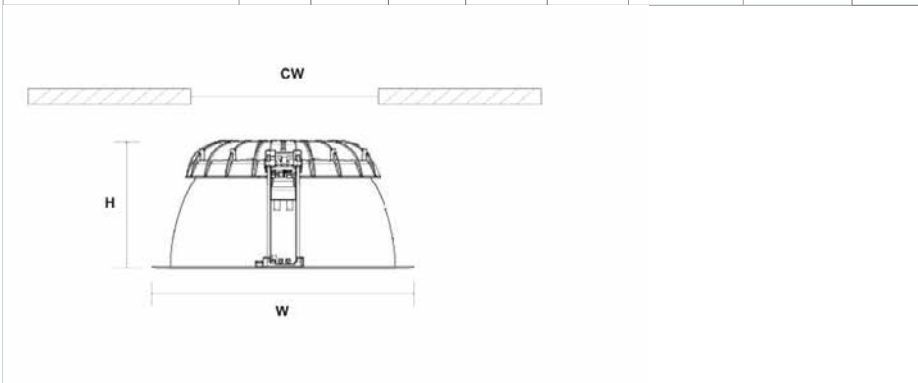

Installation

Recessed mounting in unventilated or ventilated suspended ceilings. Separate driver and installation clip for easy and tool-free installation supplied as standard. An assembly plate must be used when mounting on soft tile ceilings, see accessories. For detailed information, see the installation instructions.

Notes

Tunable White and RGBW available. Refer to Fagerhult website for details.

Mechanical Drawing

| Physical Parameters | Luminaire Dimensions | | | Aperture Size | | Cutout Size | | Weight |
|---------------------|----------------------|------|--------|---------------|--------|-------------|------------|--------|
| Code | W [mm] | [mm] | H [mm] | D [mm] | E [mm] | Acout [mm] | Bcout [mm] | [kg] |
| All versions | 183 | | 98 | - | - | 165 | 5-50 mm* | 0.5 |