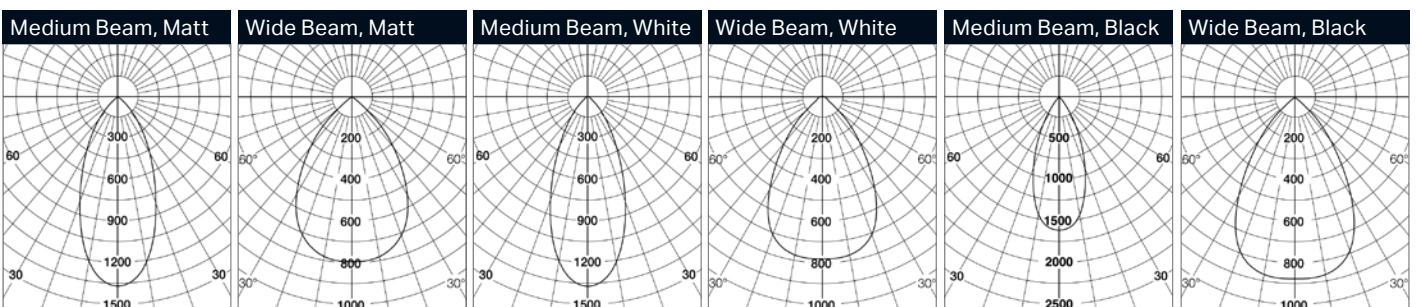

Notes

Tunable White and RGBW available. Refer to Fagerhult website for details.

Mechanical Drawing

| Physical Parameters | Luminaire Dimensions | | | Aperture Size | | Cutout Size | | Weight |
|---------------------|----------------------|------|--------|---------------|--------|-------------|------------|--------|
| Code | W [mm] | [mm] | H [mm] | D [mm] | E [mm] | Acout [mm] | Bcout [mm] | [kg] |
| All versions | 183 | | 98 | - | - | 165 | 5-50 mm* | 0.5 |