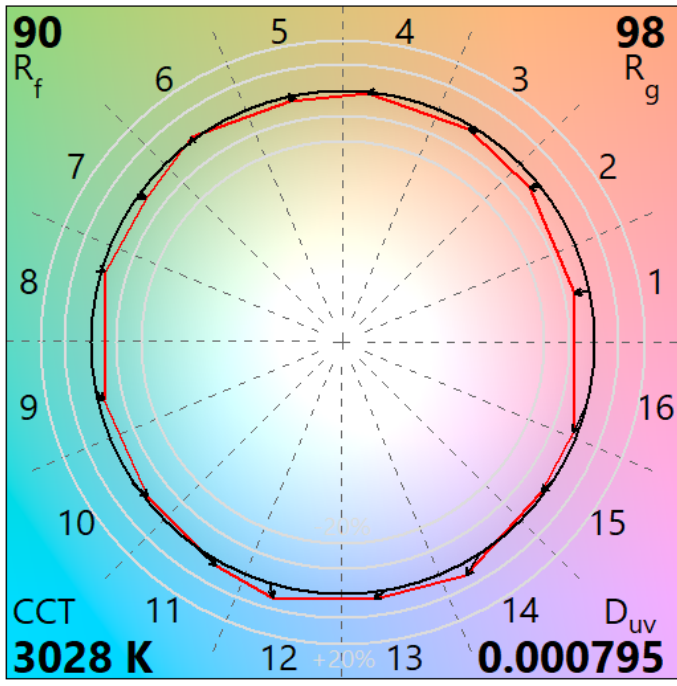

IES TM-30-18 Color Rendition Report

Source: ELA-10647-S

Manufacturer: ELA

Date: Friday September 10 00:34:59 2021

Model: EL-OMND-2116-xxx

Notes: OmniPOD Downlight Black Pod 930 23W/2800lm variants

x 0.436084
y 0.405774
u' 0.249293
v' 0.521924

CIE 13.3-1995
(CRI)
Ra 91
Rg 51

Colors are for visual orientation purposes only.