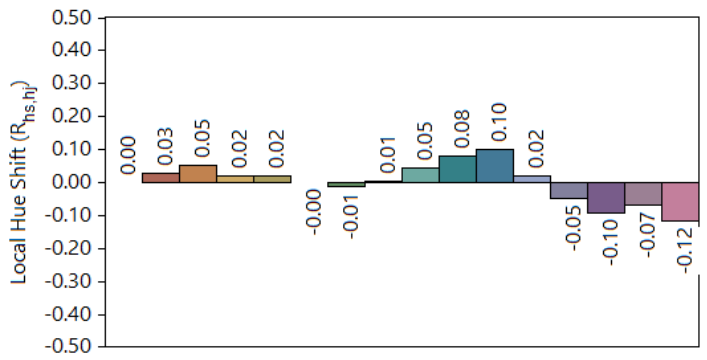

IES TM-30-18 Color Rendition Report

Source: ELA-10647-S

Manufacturer: ELA

Date: Friday September 10 00:34:59 2021

Model: EL-OMND-2116-xxx

Notes: OmniPOD Downlight Black Pod 930 23W/2800lm variants

x 0.436084
y 0.405774
u' 0.249293
v' 0.521924

CIE 13.3-1995
(CRI)
Ra 91
Rg 51

Colors are for visual orientation purposes only.