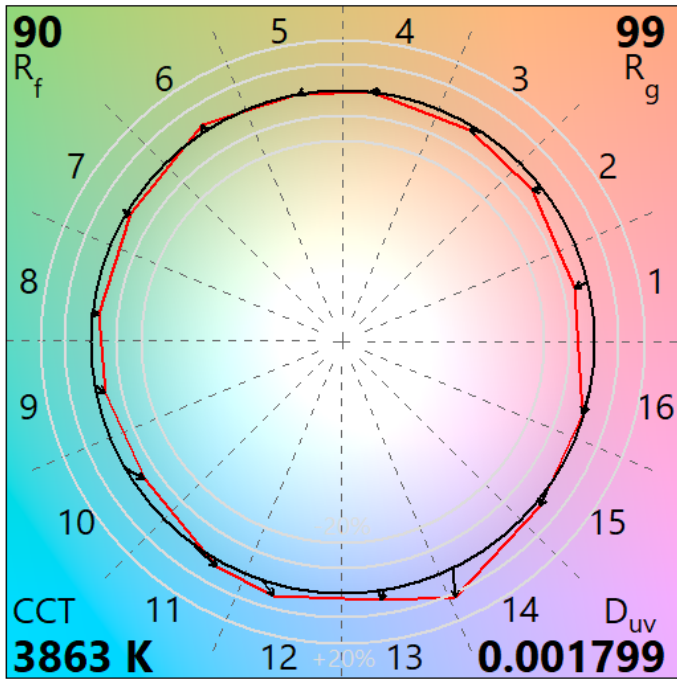

IES TM-30-18 Color Rendition Report

Source: ELA-10643-S

Manufacturer: ELA

Date: Friday September 10 00:28:33 2021

Model: EL-OMND-2102/-2104-xxx

Notes: OmniPOD Downlight Black Pod 940 12W/1450lm variants

x 0.388122
 y 0.385322
 u' 0.226720
 v' 0.506438

CIE 13.3-1995
 (CRI)
 Ra 90
 Rg 57

Colors are for visual orientation purposes only.

IES TM-30-18 Color Rendition Report

Source: ELA-10644-S

Manufacturer: ELA

Date: Friday September 10 00:28:33 2021

Model: EL-OMND-2103/-2105-xxx