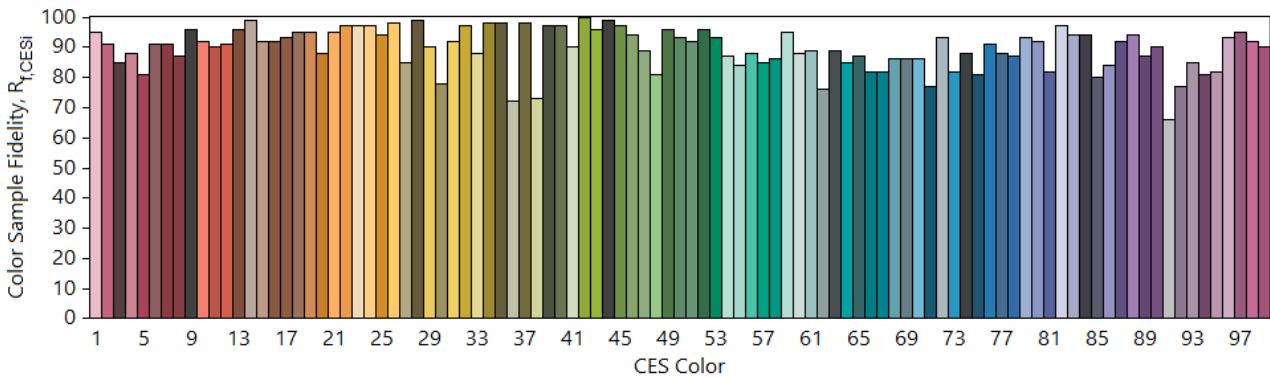

CIE 13.3-1995
 (CRI)
 R_a 94
 R_g 69

Colors are for visual orientation purposes only.

IES TM-30-18 Color Rendition Report

Source: ELA-10655-S

Manufacturer: ELA

Date: Friday September 10 00:40:40 2021

Model: EL-OMND-2107/-2108-xxx