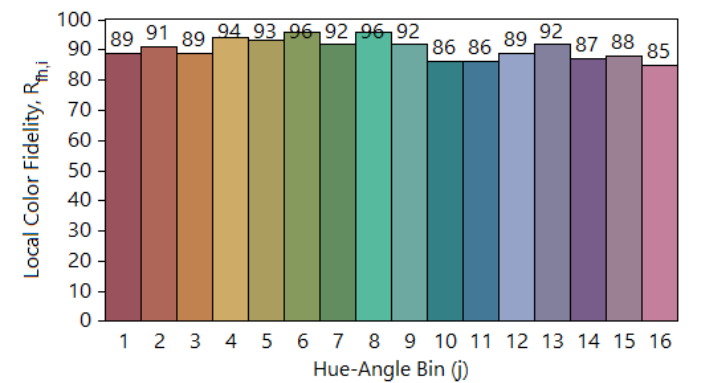

IES TM-30-18 Color Rendition Report

Source: ELA-10647-S

Manufacturer: ELA

Date: Friday September 10 00:34:59 2021

Model: EL-OMND-2116-xxx

Notes: OmniPOD Downlight Black Pod 930 23W/2800lm variants

x 0.436084
y 0.405774
u' 0.249293
v' 0.521924

CIE 13.3-1995
(CRI)
Ra 91
Rg 51

Colors are for visual orientation purposes only.