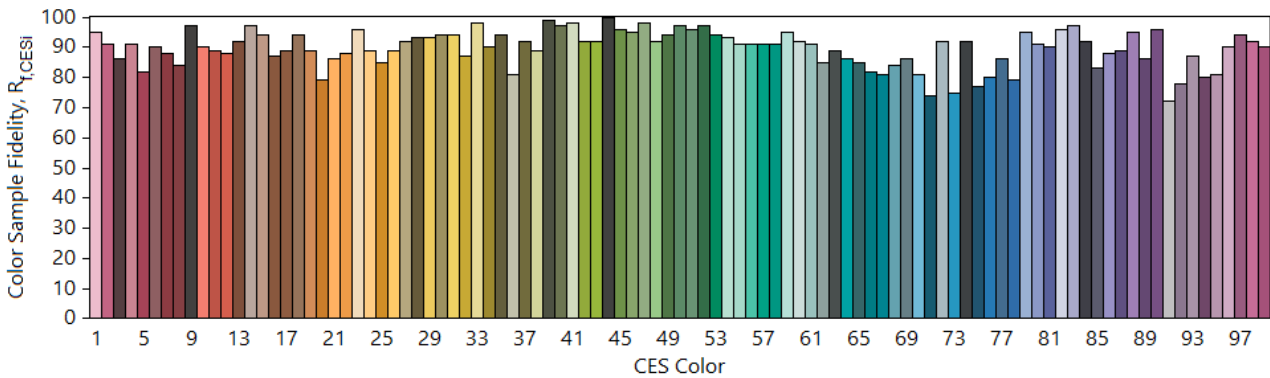

CIE 13.3-1995
 (CRI)
 Ra 90
 Rg 57

Colors are for visual orientation purposes only.

IES TM-30-18 Color Rendition Report

Source: ELA-10644-S

Manufacturer: ELA

Date: Friday September 10 00:28:33 2021

Model: EL-OMND-2103/-2105-xxx