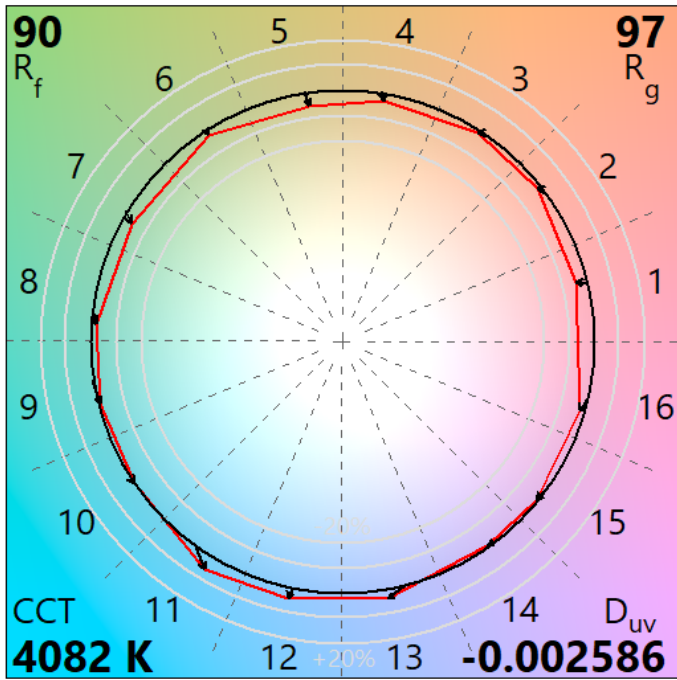

CIE 13.3-1995
 (CRI)
 R_a 94
 R_g 69

Colors are for visual orientation purposes only.

IES TM-30-18 Color Rendition Report

Source: ELA-10655-S

Manufacturer: ELA

Date: Friday September 10 00:40:40 2021

Model: EL-OMND-2107/-2108-xxx