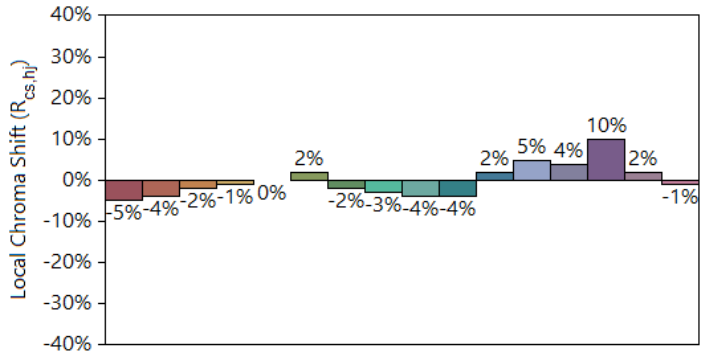

IES TM-30-18 Color Rendition Report

Source: ELA-10643-S

Manufacturer: ELA

Date: Friday September 10 00:28:33 2021

Model: EL-OMND-2102/-2104-xxx

Notes: OmniPOD Downlight Black Pod 940 12W/1450lm variants

x 0.388122
y 0.385322
u' 0.226720
v' 0.506438

CIE 13.3-1995
(CRI)
Ra 90
Rg 57

Colors are for visual orientation purposes only.