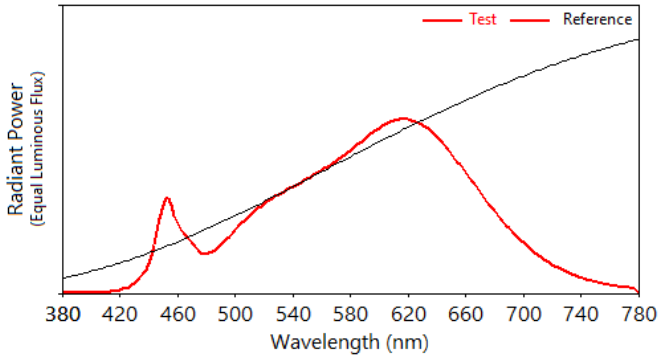

IES TM-30-18 Color Rendition Report

Source: ELA-10647-S

Manufacturer: ELA

Date: Friday September 10 00:34:59 2021

Model: EL-OMND-2116-xxx

Notes: OmniPOD Downlight Black Pod 930 23W/2800lm variants

x 0.436084
y 0.405774
u' 0.249293
v' 0.521924

CIE 13.3-1995
(CRI)
Ra 91
Rg 51

Colors are for visual orientation purposes only.