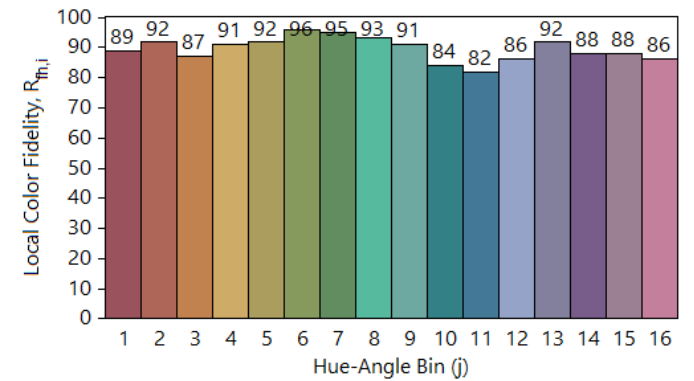

CIE 13.3-1995
 (CRI)
 Ra 90
 Rg 57

Colors are for visual orientation purposes only.

IES TM-30-18 Color Rendition Report

Source: ELA-10644-S

Manufacturer: ELA

Date: Friday September 10 00:28:33 2021

Model: EL-OMND-2103/-2105-xxx