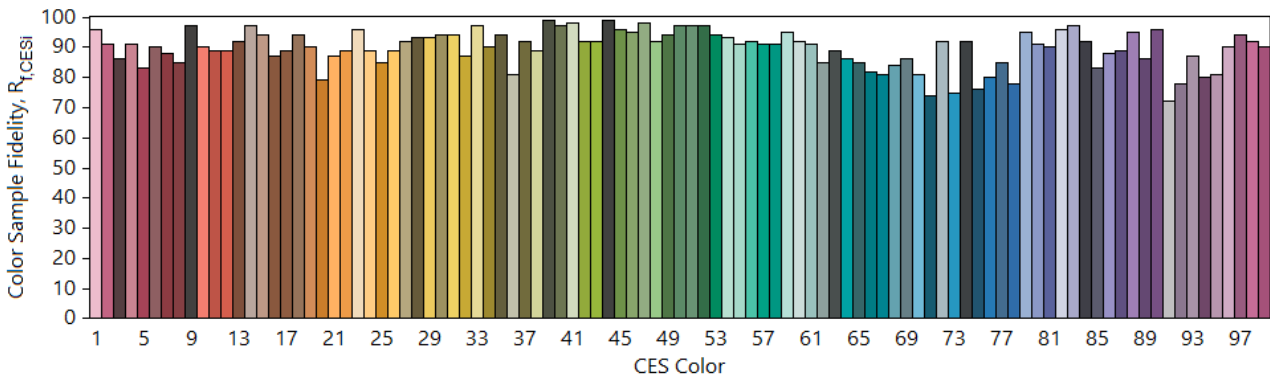

IES TM-30-18 Color Rendition Report

Source: ELA-10643-S

Manufacturer: ELA

Date: Friday September 10 00:28:33 2021

Model: EL-OMND-2102/-2104-xxx

Notes: OmniPOD Downlight Black Pod 940 12W/1450lm variants

x 0.388122
 y 0.385322
 u' 0.226720
 v' 0.506438

CIE 13.3-1995
 (CRI)
 Ra 90
 Rg 57

Colors are for visual orientation purposes only.

IES TM-30-18 Color Rendition Report

Source: ELA-10644-S

Manufacturer: ELA

Date: Friday September 10 00:28:33 2021

Model: EL-OMND-2103/-2105-xxx