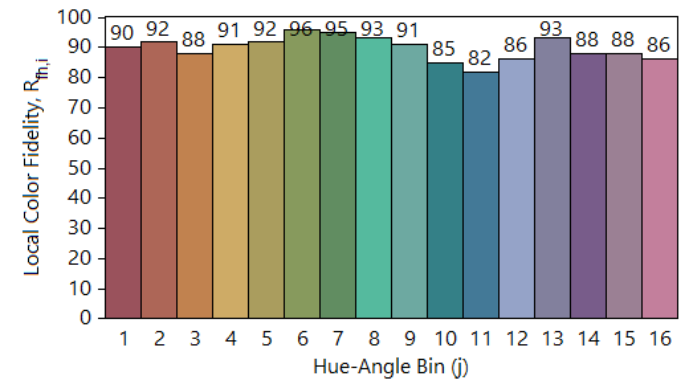

IES TM-30-18 Color Rendition Report

Source: ELA-10643-S

Manufacturer: ELA

Date: Friday September 10 00:28:33 2021

Model: EL-OMND-2102/-2104-xxx

Notes: OmniPOD Downlight Black Pod 940 12W/1450lm variants

x 0.388122
 y 0.385322
 u' 0.226720
 v' 0.506438