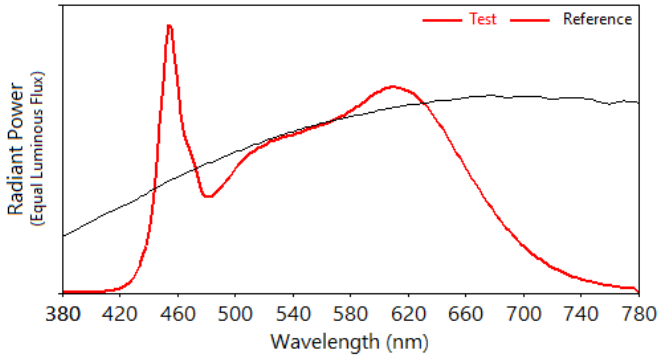

CIE 13.3-1995
 (CRI)
 R_a 94
 R_g 69

Colors are for visual orientation purposes only.

IES TM-30-18 Color Rendition Report

Source: ELA-10655-S

Manufacturer: ELA

Date: Friday September 10 00:40:40 2021

Model: EL-OMND-2107/-2108-xxx