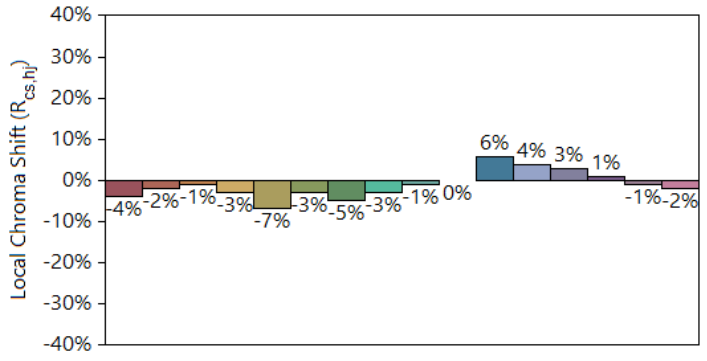

IES TM-30-18 Color Rendition Report

Source: ELA-10654-S

Manufacturer: ELA

Date: Friday September 10 00:37:55 2021

Model: EL-OMND-2106-xxx

Notes: OmniPOD Downlight White Pod TW DUO1 11W/1000lm variants

x 0.377626
y 0.370616
u' 0.225713
v' 0.498427

CIE 13.3-1995
(CRI)
R_a 94
R_g 69

Colors are for visual orientation purposes only.