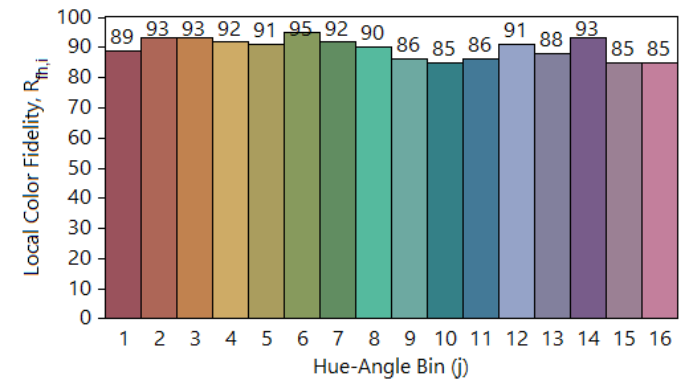

CIE 13.3-1995
 (CRI)
 R_a 94
 R_g 69

Colors are for visual orientation purposes only.

IES TM-30-18 Color Rendition Report

Source: ELA-10655-S

Manufacturer: ELA

Date: Friday September 10 00:40:40 2021

Model: EL-OMND-2107/-2108-xxx