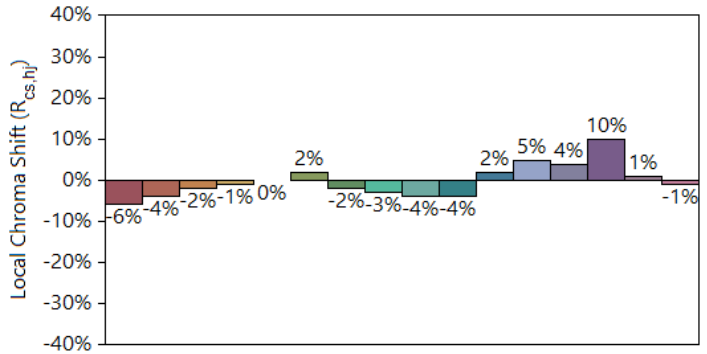

CIE 13.3-1995
 (CRI)
 Ra 90
 Rg 57

Colors are for visual orientation purposes only.

IES TM-30-18 Color Rendition Report

Source: ELA-10644-S

Manufacturer: ELA

Date: Friday September 10 00:28:33 2021

Model: EL-OMND-2103/-2105-xxx