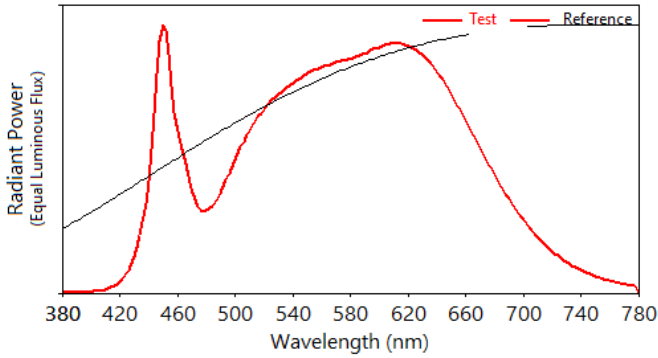

CIE 13.3-1995
 (CRI)
 Ra 90
 Rg 57

Colors are for visual orientation purposes only.

IES TM-30-18 Color Rendition Report

Source: ELA-10644-S

Manufacturer: ELA

Date: Friday September 10 00:28:33 2021

Model: EL-OMND-2103/-2105-xxx