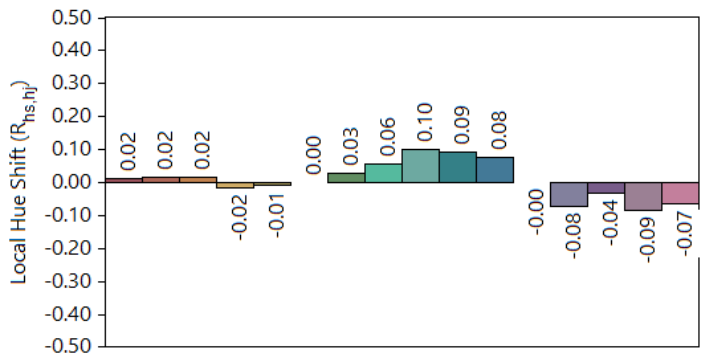

IES TM-30-18 Color Rendition Report

Source: ELA-10654-S

Manufacturer: ELA

Date: Friday September 10 00:37:55 2021

Model: EL-OMND-2106-xxx

Notes: OmniPOD Downlight White Pod TW DUO1 11W/1000lm variants

x 0.377626
y 0.370616
u' 0.225713
v' 0.498427

CIE 13.3-1995
(CRI)
R_a 94
R_g 69

Colors are for visual orientation purposes only.