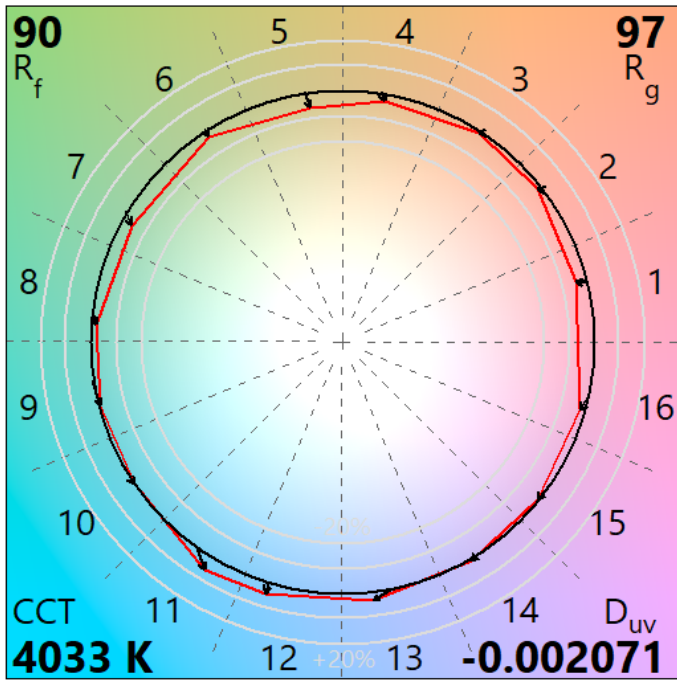

IES TM-30-18 Color Rendition Report

Source: ELA-10654-S

Manufacturer: ELA

Date: Friday September 10 00:37:55 2021

Model: EL-OMND-2106-xxx

Notes: OmniPOD Downlight White Pod TW DUO1 11W/1000lm variants

x 0.377626
y 0.370616
u' 0.225713
v' 0.498427

CIE 13.3-1995
(CRI)
R_a 94
R_g 69

Colors are for visual orientation purposes only.