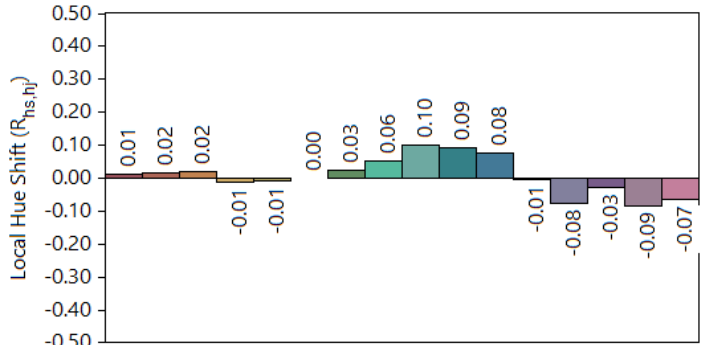

CIE 13.3-1995
 (CRI)
 R_a 94
 R_g 69

Colors are for visual orientation purposes only.

IES TM-30-18 Color Rendition Report

Source: ELA-10655-S

Manufacturer: ELA

Date: Friday September 10 00:40:40 2021

Model: EL-OMND-2107/-2108-xxx