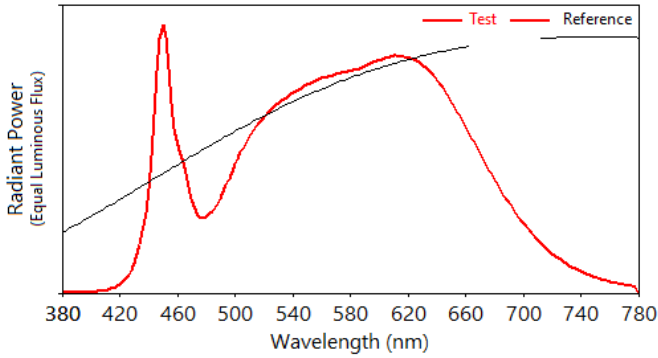

IES TM-30-18 Color Rendition Report

Source: ELA-10643-S

Manufacturer: ELA

Date: Friday September 10 00:28:33 2021

Model: EL-OMND-2102/-2104-xxx

Notes: OmniPOD Downlight Black Pod 940 12W/1450lm variants

x 0.388122
y 0.385322
u' 0.226720
v' 0.506438

CIE 13.3-1995
(CRI)
Ra 90
Rg 57

Colors are for visual orientation purposes only.