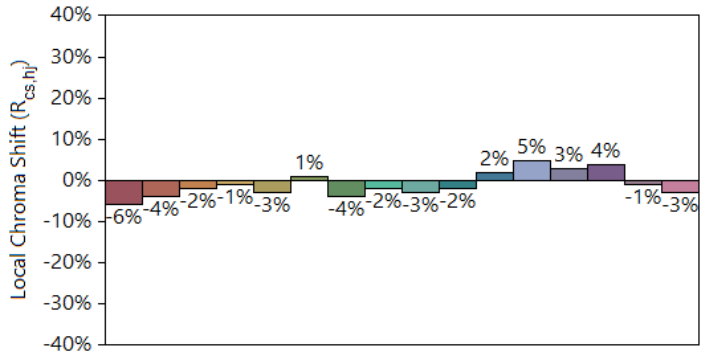

IES TM-30-18 Color Rendition Report

Source: ELA-10647-S

Manufacturer: ELA

Date: Friday September 10 00:34:59 2021

Model: EL-OMND-2116-xxx

Notes: OmniPOD Downlight Black Pod 930 23W/2800lm variants

x 0.436084
y 0.405774
u' 0.249293
v' 0.521924

CIE 13.3-1995
(CRI)
Ra 91
Rg 51

Colors are for visual orientation purposes only.