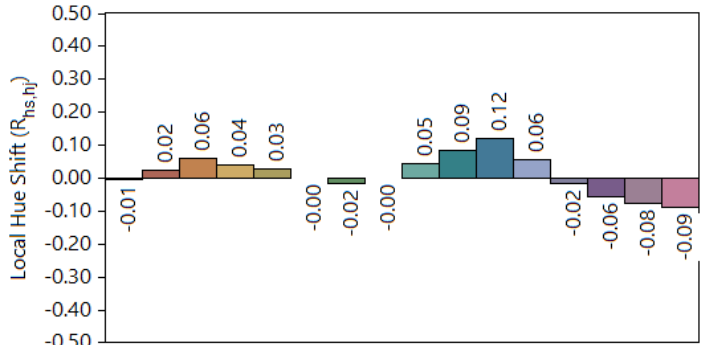

CIE 13.3-1995
 (CRI)
 Ra 90
 Rg 57

Colors are for visual orientation purposes only.

IES TM-30-18 Color Rendition Report

Source: ELA-10644-S

Manufacturer: ELA

Date: Friday September 10 00:28:33 2021

Model: EL-OMND-2103/-2105-xxx