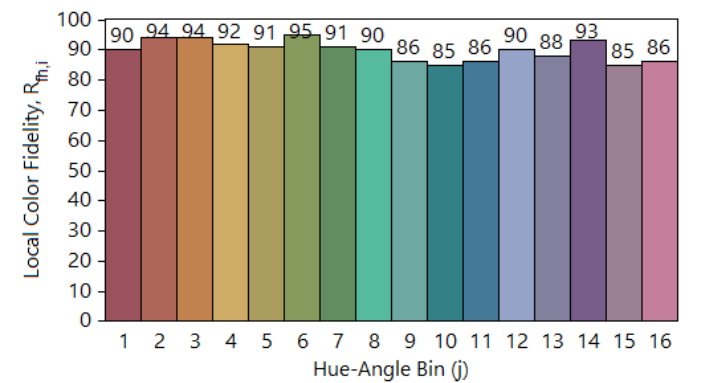

IES TM-30-18 Color Rendition Report

Source: ELA-10654-S

Manufacturer: ELA

Date: Friday September 10 00:37:55 2021

Model: EL-OMND-2106-xxx

Notes: OmniPOD Downlight White Pod TW DUO1 11W/1000lm variants

x 0.377626
y 0.370616
u' 0.225713
v' 0.498427

CIE 13.3-1995
(CRI)
R_a 94
R_g 69

Colors are for visual orientation purposes only.