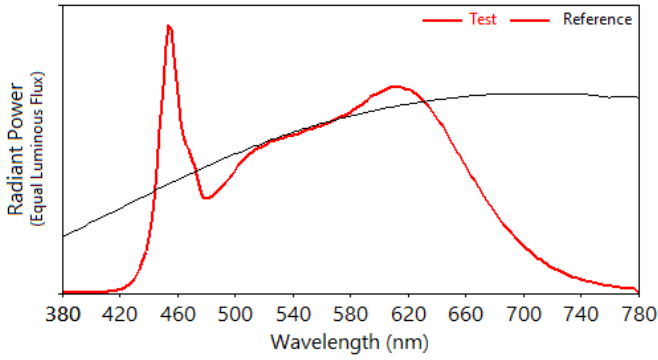

IES TM-30-18 Color Rendition Report

Source: ELA-10654-S

Manufacturer: ELA

Date: Friday September 10 00:37:55 2021

Model: EL-OMND-2106-xxx

Notes: OmniPOD Downlight White Pod TW DUO1 11W/1000lm variants

x 0.377626
y 0.370616
u' 0.225713
v' 0.498427

CIE 13.3-1995
(CRI)
R_a 94
R_g 69

Colors are for visual orientation purposes only.