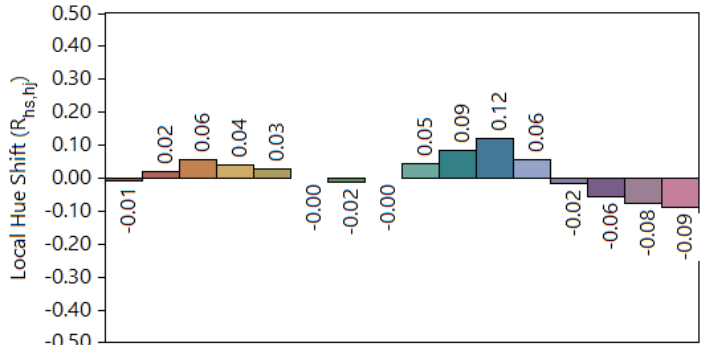

IES TM-30-18 Color Rendition Report

Source: ELA-10643-S

Manufacturer: ELA

Date: Friday September 10 00:28:33 2021

Model: EL-OMND-2102/-2104-xxx

Notes: OmniPOD Downlight Black Pod 940 12W/1450lm variants

x 0.388122
 y 0.385322
 u' 0.226720
 v' 0.506438