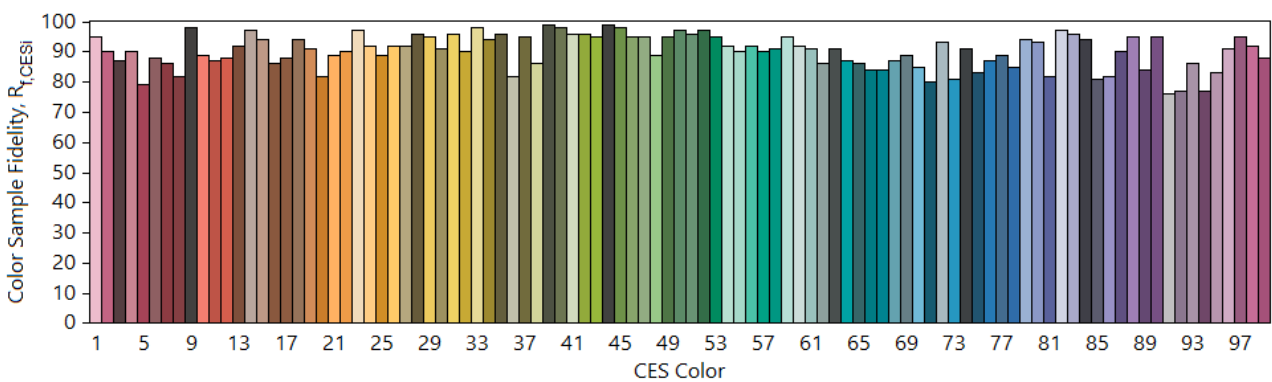

IES TM-30-18 Color Rendition Report

Source: ELA-10647-S

Manufacturer: ELA

Date: Friday September 10 00:34:59 2021

Model: EL-OMND-2116-xxx

Notes: OmniPOD Downlight Black Pod 930 23W/2800lm variants

x 0.436084
y 0.405774
u' 0.249293
v' 0.521924

CIE 13.3-1995
(CRI)
Ra 91
Rg 51

Colors are for visual orientation purposes only.