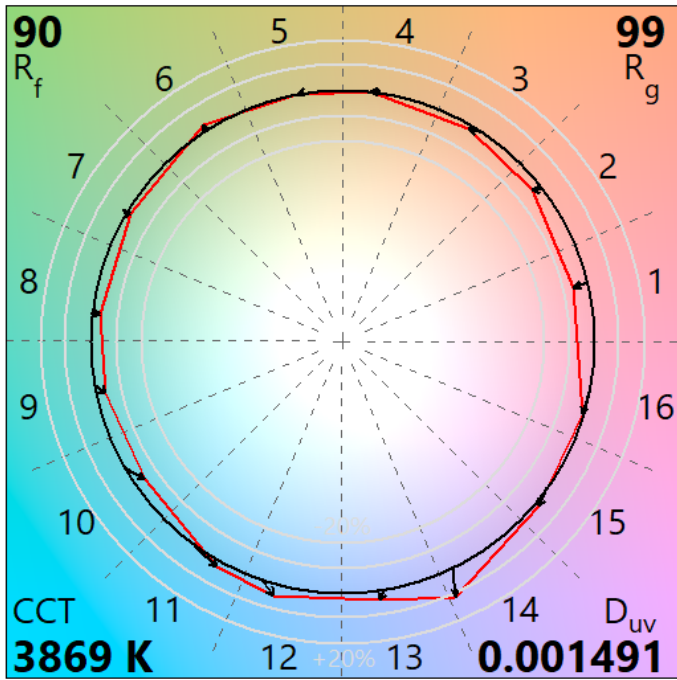

CIE 13.3-1995
 (CRI)
 Ra 90
 Rg 57

Colors are for visual orientation purposes only.

IES TM-30-18 Color Rendition Report

Source: ELA-10644-S

Manufacturer: ELA

Date: Friday September 10 00:28:33 2021

Model: EL-OMND-2103/-2105-xxx