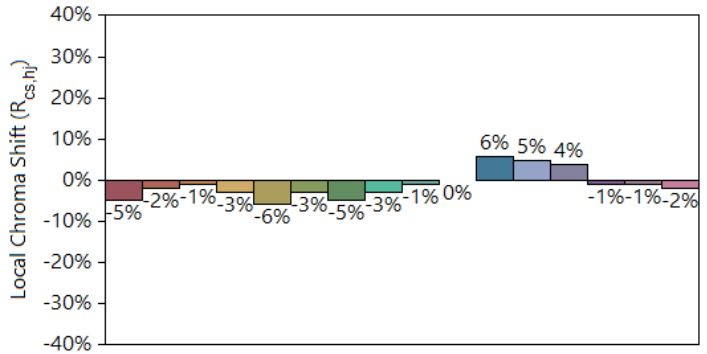

CIE 13.3-1995
 (CRI)
 R_a 94
 R_g 69

Colors are for visual orientation purposes only.

IES TM-30-18 Color Rendition Report

Source: ELA-10655-S

Manufacturer: ELA

Date: Friday September 10 00:40:40 2021

Model: EL-OMND-2107/-2108-xxx