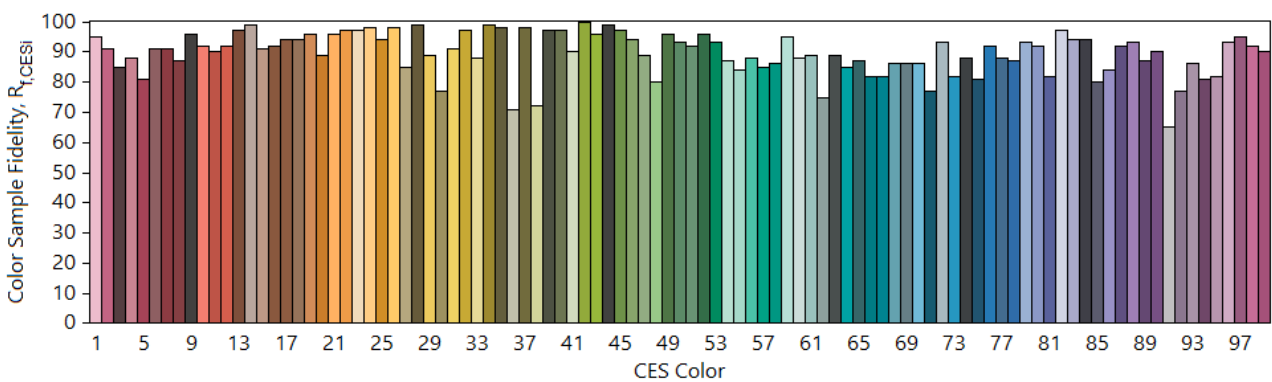

IES TM-30-18 Color Rendition Report

Source: ELA-10654-S

Manufacturer: ELA

Date: Friday September 10 00:37:55 2021

Model: EL-OMND-2106-xxx

Notes: OmniPOD Downlight White Pod TW DUO1 11W/1000lm variants

x 0.377626
y 0.370616
u' 0.225713
v' 0.498427

CIE 13.3-1995
(CRI)
R_a 94
R_g 69

Colors are for visual orientation purposes only.