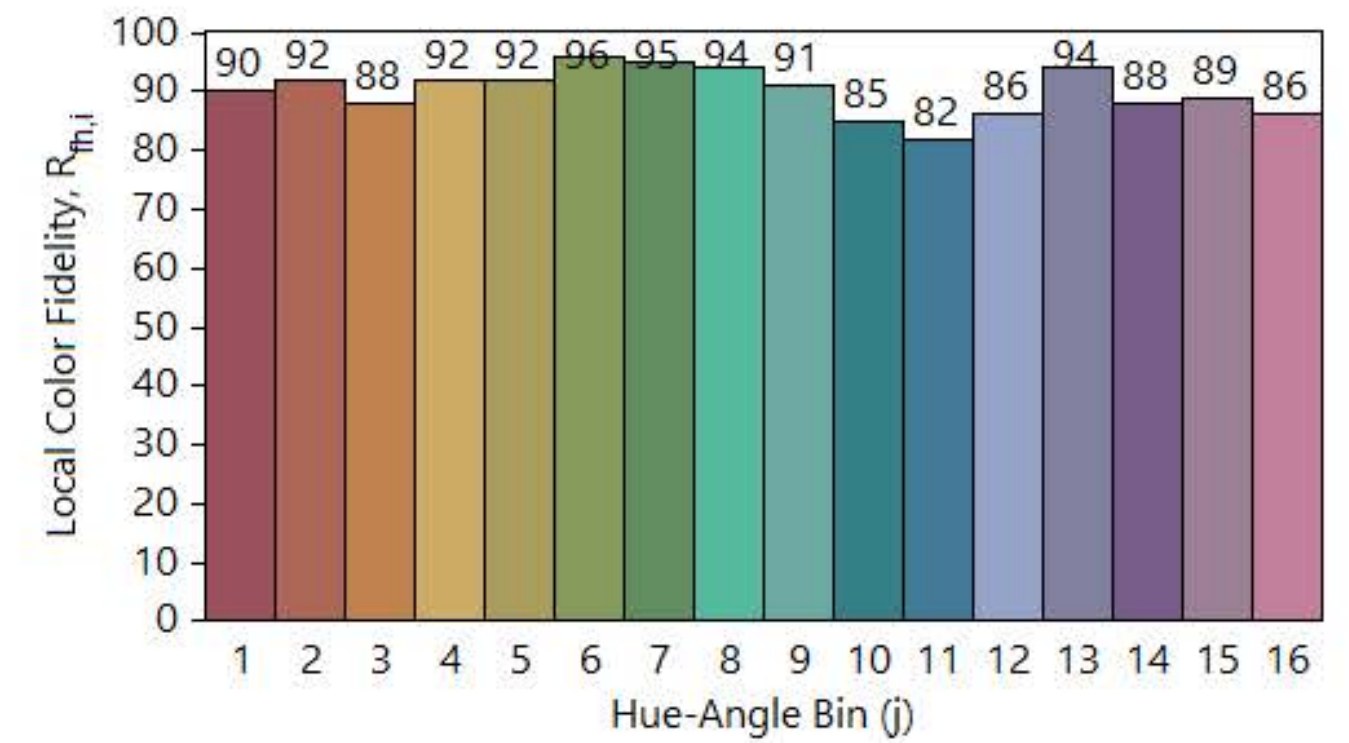

IES TM-30-18 Color Rendition Report

Source: ELA-10675-S

Manufacturer: ELA

Date: Thursday September 23 20:45:15 2021

Model: EL-OMN6(A)-2100-xxx

Notes: OmniPOD 600x600 White Pods 2-ROW and AIR 2-ROW variants

x 0.389872
y 0.386811
u' 0.227265
v' 0.507331

CIE 13.3-1995
(CRI)
 R_a 91
 R_g 59

Colors are for visual orientation purposes only.