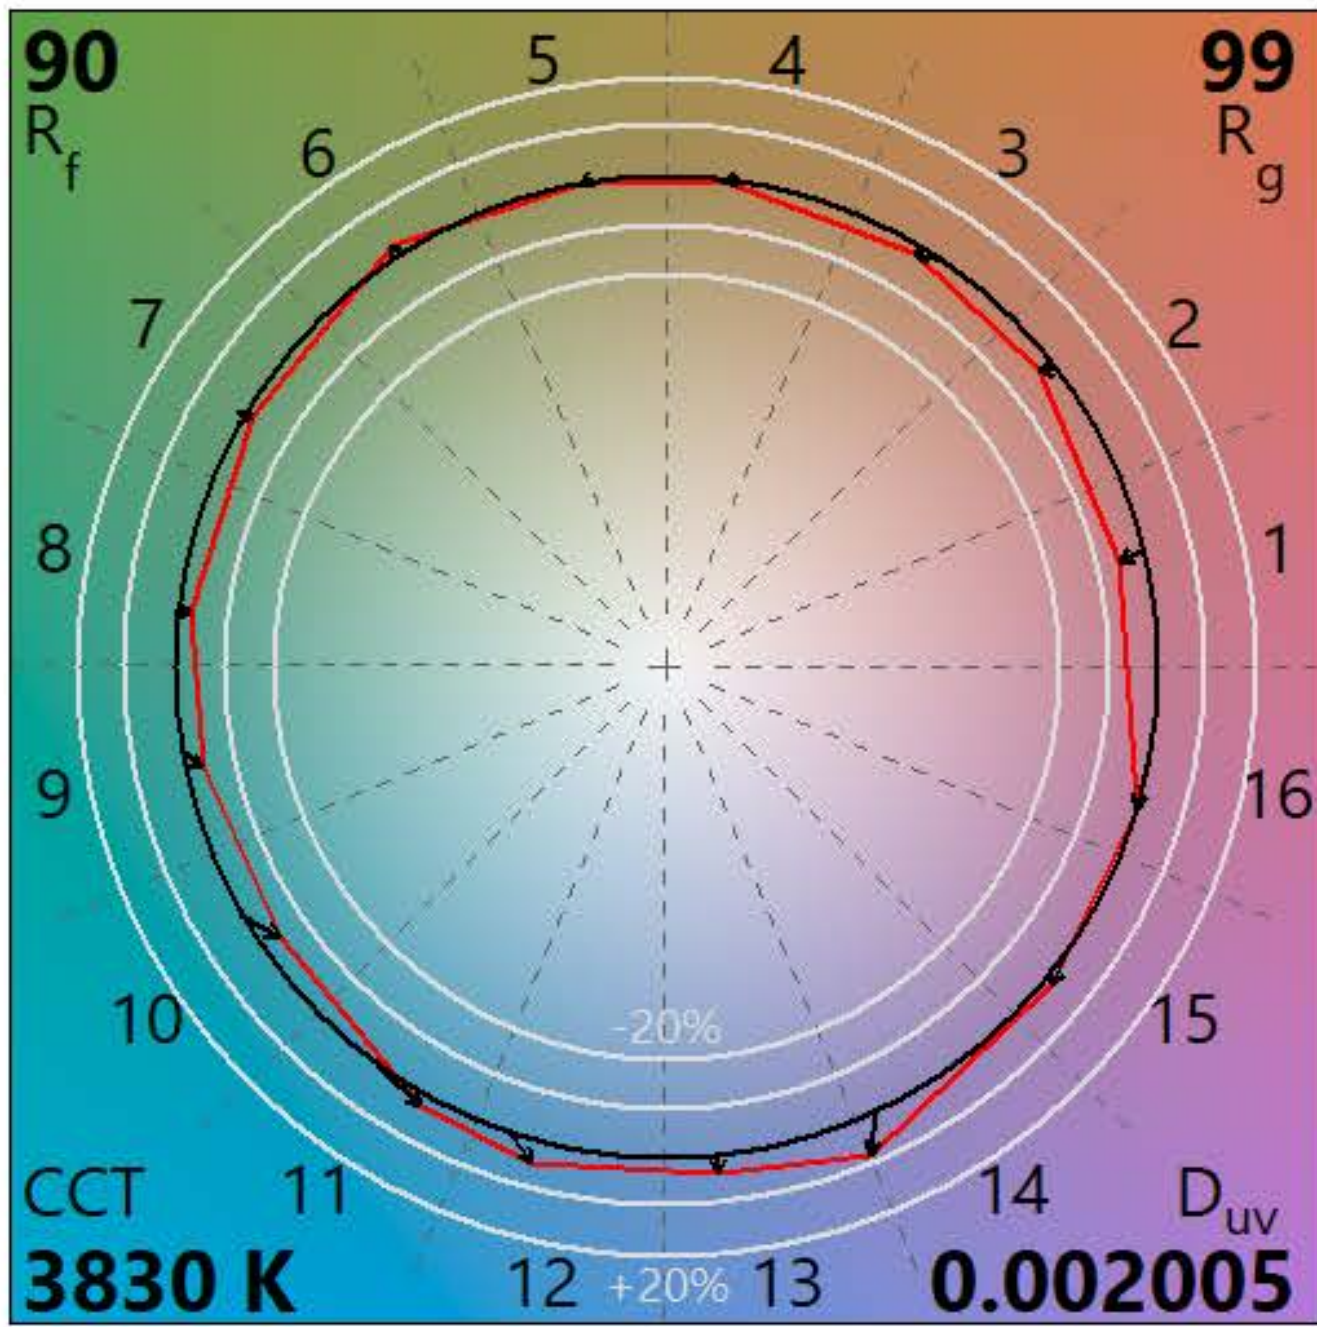

IES TM-30-18 Color Rendition Report

Source: ELA-10675-S

Manufacturer: ELA

Date: Thursday September 23 20:45:15 2021

Model: EL-OMN6(A)-2100-xxx

Notes: OmniPOD 600x600 White Pods 2-ROW and AIR 2-ROW variants

x 0.389872
y 0.386811
u' 0.227265
v' 0.507331

CIE 13.3-1995
(CRI)
 R_a 91
 R_g 59

Colors are for visual orientation purposes only.