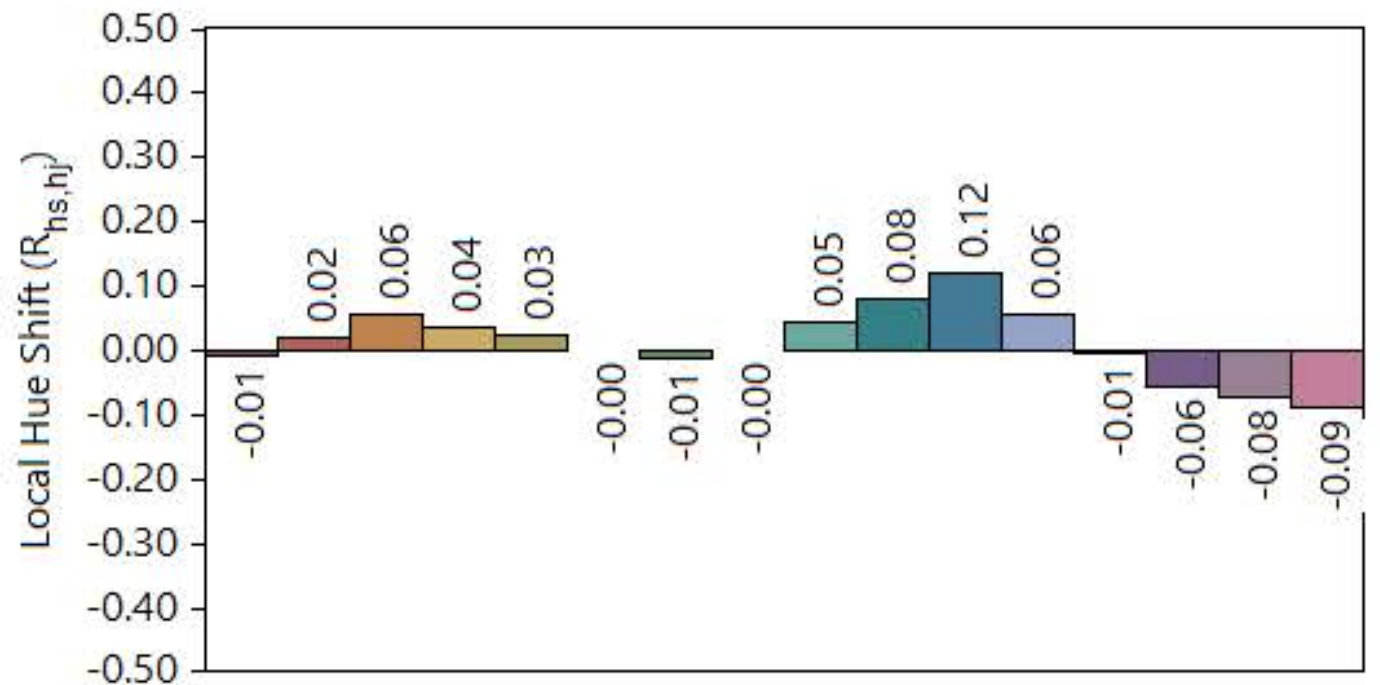

IES TM-30-18 Color Rendition Report

Source: ELA-10675-S

Manufacturer: ELA

Date: Thursday September 23 20:45:15 2021

Model: EL-OMN6(A)-2100-xxx

Notes: OmniPOD 600x600 White Pods 2-ROW and AIR 2-ROW variants

x 0.389872
y 0.386811
u' 0.227265
v' 0.507331

CIE 13.3-1995
(CRI)
 R_a 91
 R_g 59

Colors are for visual orientation purposes only.