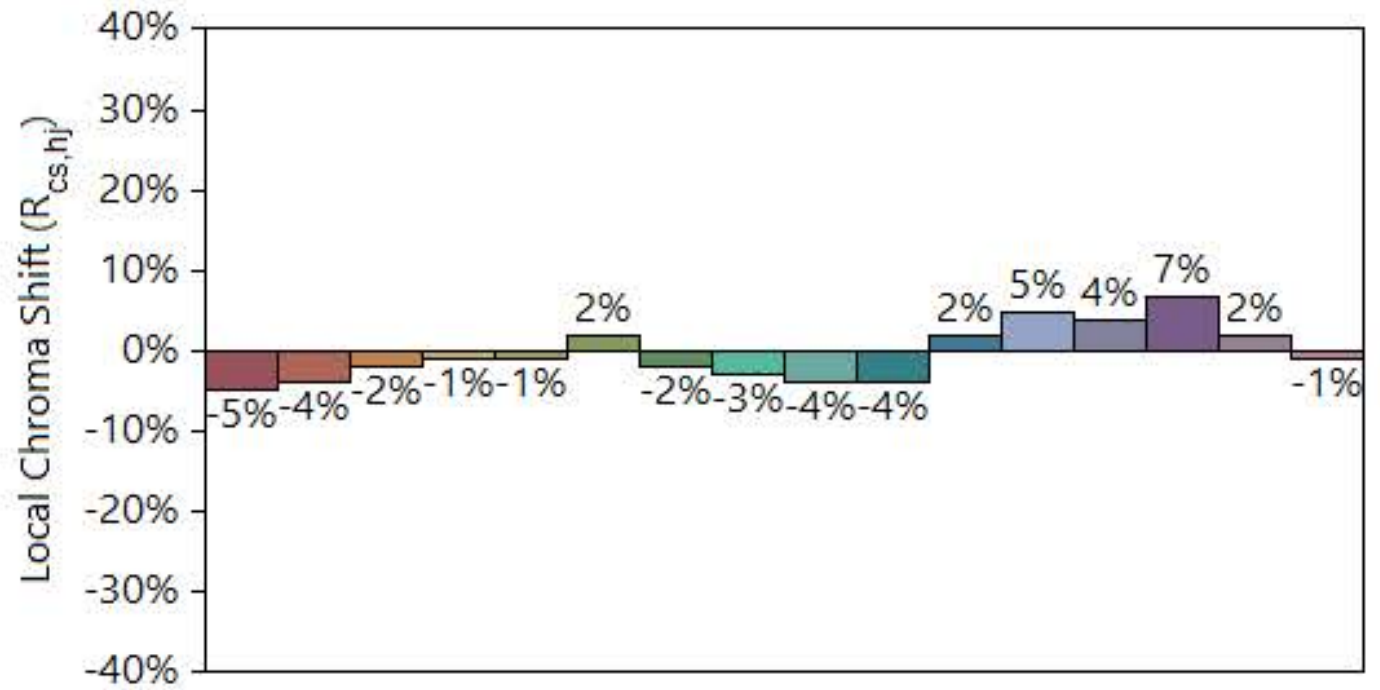

IES TM-30-18 Color Rendition Report

Source: ELA-10675-S

Manufacturer: ELA

Date: Thursday September 23 20:45:15 2021

Model: EL-OMN6(A)-2100-xxx

Notes: OmniPOD 600x600 White Pods 2-ROW and AIR 2-ROW variants

x 0.389872
y 0.386811
u' 0.227265
v' 0.507331

CIE 13.3-1995
(CRI)
 R_a 91
 R_g 59

Colors are for visual orientation purposes only.