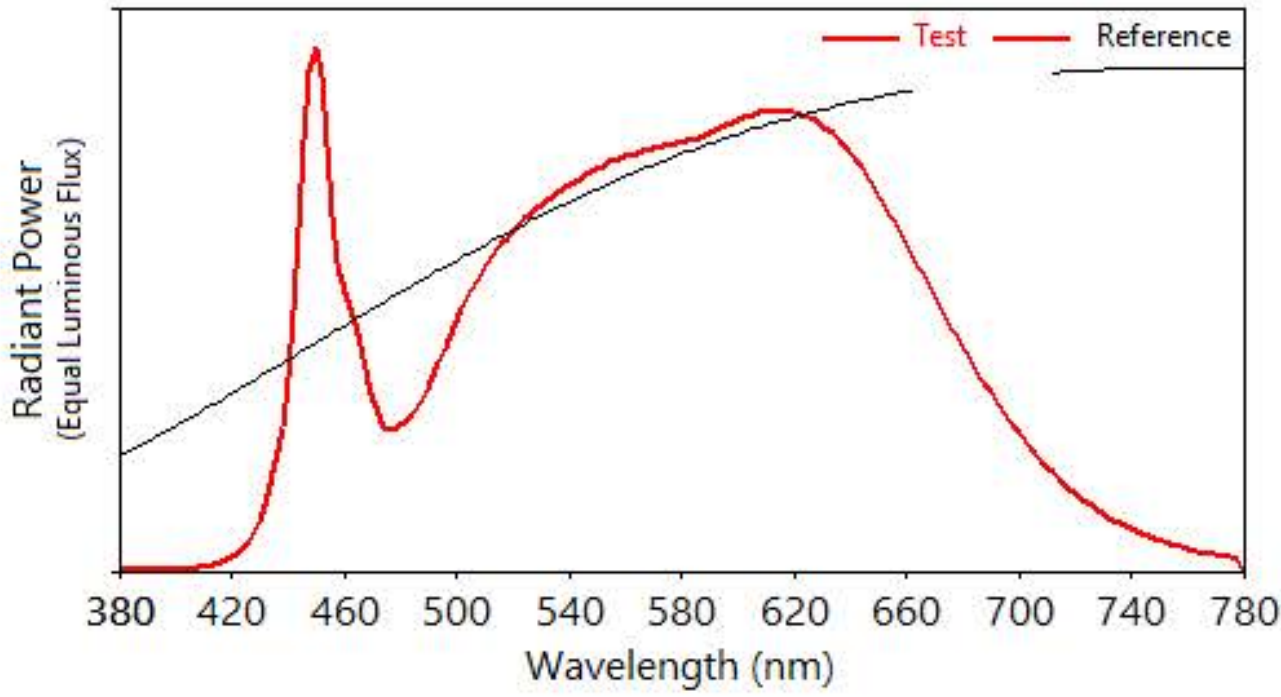

IES TM-30-18 Color Rendition Report

Source: ELA-10675-S

Manufacturer: ELA

Date: Thursday September 23 20:45:15 2021

Model: EL-OMN6(A)-2100-xxx

Notes: OmniPOD 600x600 White Pods 2-ROW and AIR 2-ROW variants

x 0.389872
y 0.386811
u' 0.227265
v' 0.507331

CIE 13.3-1995
(CRI)
 R_a 91
 R_g 59

Colors are for visual orientation purposes only.