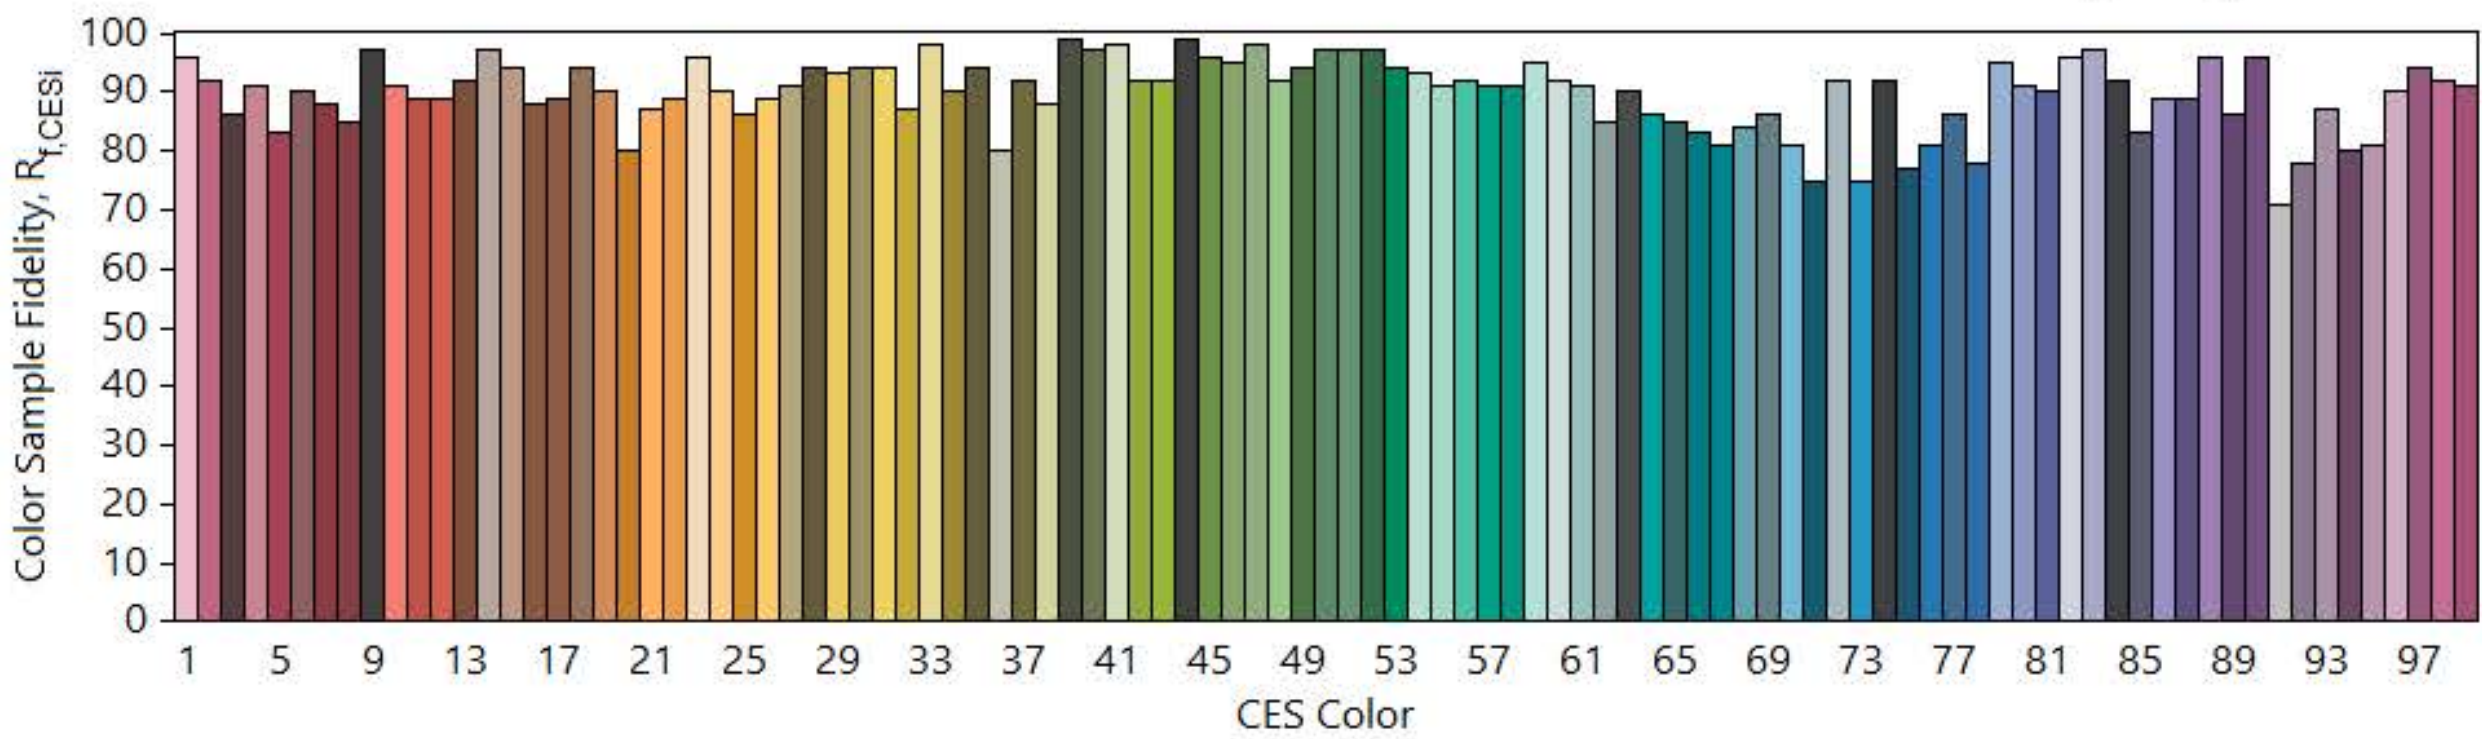

IES TM-30-18 Color Rendition Report

Source: ELA-10675-S

Manufacturer: ELA

Date: Thursday September 23 20:45:15 2021

Model: EL-OMN6(A)-2100-xxx

Notes: OmniPOD 600x600 White Pods 2-ROW and AIR 2-ROW variants

x 0.389872
y 0.386811
u' 0.227265
v' 0.507331

CIE 13.3-1995
(CRI)
 R_a 91
 R_g 59

Colors are for visual orientation purposes only.