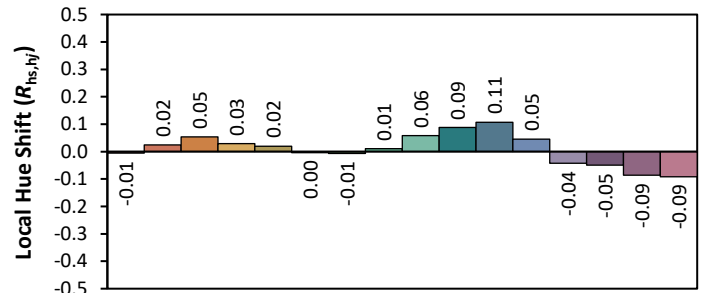

ANSI/IES TM-30-18 Color Rendition Report

Source: ELA-10379-S-H.CSV

Manufacturer: ELA

Date: 12.3.2019

Model: EL-EVO-1181-000

Notes: This is a recommended method for displaying ANSI/IES TM-30-18 information.

x 0.3850
y 0.3848
u' 0.2249
v' 0.5058

CIE 13.3-1995	
(CRI)	
R_a	90
R_g	50