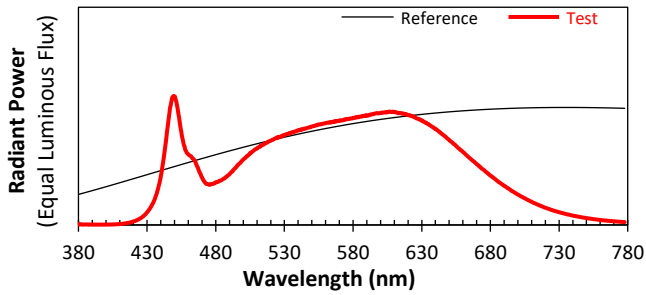

x 0.3850
y 0.3848
u' 0.2249
v' 0.5058

CIE 13.3-1995	
(CRI)	
R _a	90
R _g	50

ANSI/IES TM-30-18 Color Rendition Report

Source: ELA-10379-S-I.CSV

Manufacturer: ELA

Date: 12.3.2019

Model: EL-EVO-1182-000

Notes: This is a recommended method for displaying ANSI/IES TM-30-18 information.