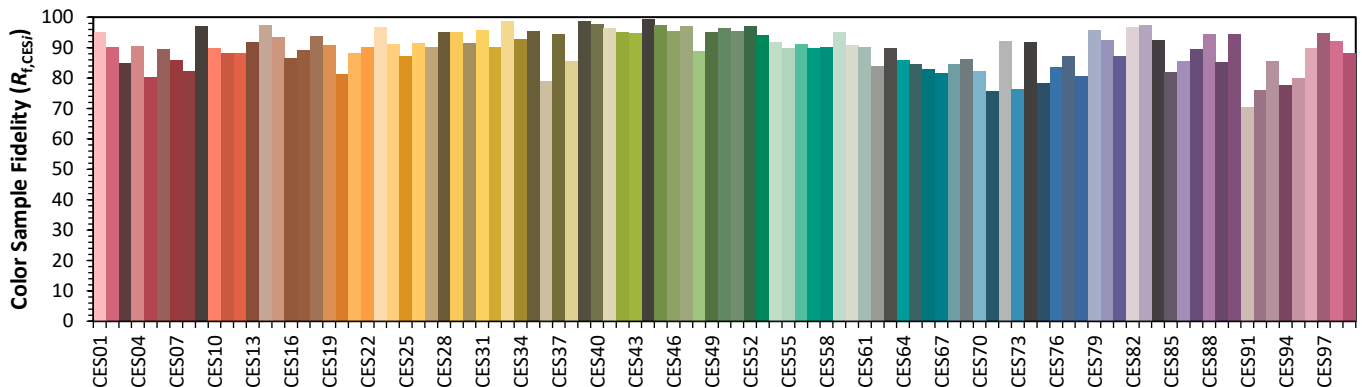

ANSI/IES TM-30-18 Color Rendition Report

Source: ELA-10379-S-H.CSV

Manufacturer: ELA

Date: 12.3.2019

Model: EL-EVO-1181-000

Notes: This is a recommended method for displaying ANSI/IES TM-30-18 information.

x 0.3850
y 0.3848
u' 0.2249
v' 0.5058

CIE 13.3-1995	
(CRI)	
R _a	90
R _g	50

ANSI/IES TM-30-18 Color Rendition Report

Source: ELA-10379-S-I.CSV

Manufacturer: ELA

Date: 12.3.2019

Model: EL-EVO-1182-000

Notes: This is a recommended method for displaying ANSI/IES TM-30-18 information.