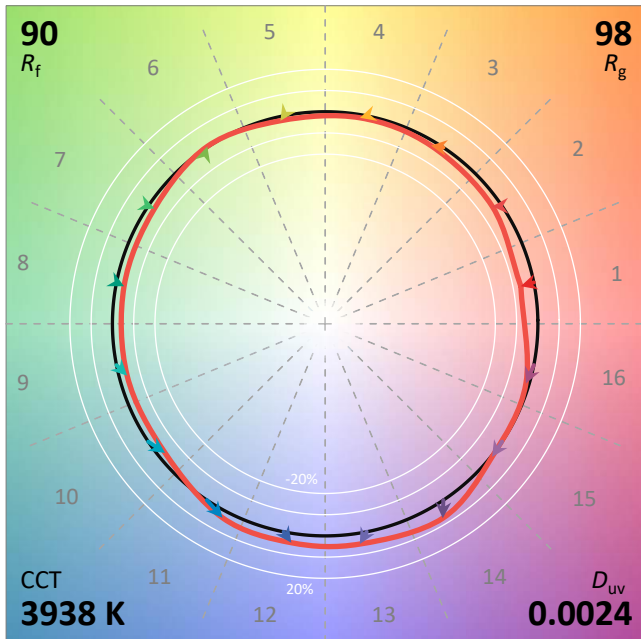

ANSI/IES TM-30-18 Color Rendition Report

Source: ELA-10379-S-H.CSV

Manufacturer: ELA

Date: 12.3.2019

Model: EL-EVO-1181-000

Notes: This is a recommended method for displaying ANSI/IES TM-30-18 information.

x 0.3850
y 0.3848
u' 0.2249
v' 0.5058

CIE 13.3-1995	
(CRI)	
R _a	90
R _g	50

ANSI/IES TM-30-18 Color Rendition Report

Source: ELA-10379-S-I.CSV

Manufacturer: ELA

Date: 12.3.2019

Model: EL-EVO-1182-000

Notes: This is a recommended method for displaying ANSI/IES TM-30-18 information.

x 0.3850
 y 0.3855
 u' 0.2247
 v' 0.5061

CIE 13.3-1995	
(CRI)	
R_a	90
R_g	50