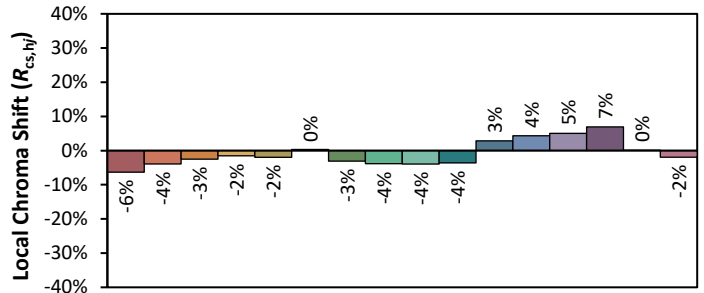

ANSI/IES TM-30-18 Color Rendition Report

Source: ELA-10379-S-H.CSV

Manufacturer: ELA

Date: 12.3.2019

Model: EL-EVO-1181-000

Notes: This is a recommended method for displaying ANSI/IES TM-30-18 information.

x 0.3850
y 0.3848
u' 0.2249
v' 0.5058

CIE 13.3-1995	
(CRI)	
R_a	90
R_g	50