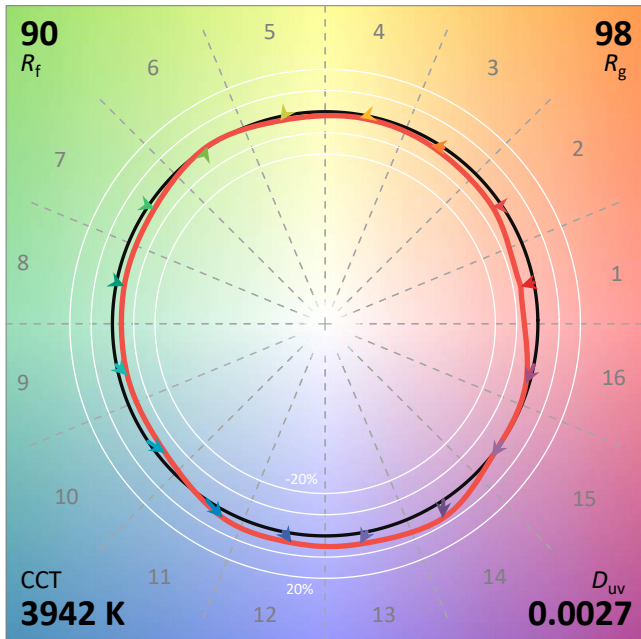

x 0.3850
y 0.3848
u' 0.2249
v' 0.5058

CIE 13.3-1995	
(CRI)	
R _a	90
R _g	50

ANSI/IES TM-30-18 Color Rendition Report

Source: ELA-10379-S-I.CSV

Manufacturer: ELA

Date: 12.3.2019

Model: EL-EVO-1182-000

Notes: This is a recommended method for displaying ANSI/IES TM-30-18 information.

x 0.3850
 y 0.3855
 u' 0.2247
 v' 0.5061

CIE 13.3-1995	
(CRI)	
R_a	90
R_g	50