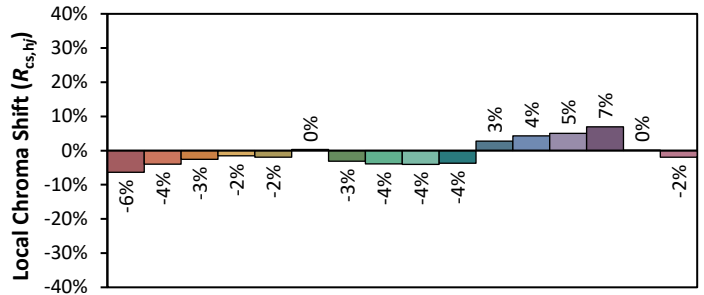

x 0.3850
y 0.3848
u' 0.2249
v' 0.5058

CIE 13.3-1995	
(CRI)	
R _a	90
R _g	50

ANSI/IES TM-30-18 Color Rendition Report

Source: ELA-10379-S-I.CSV

Manufacturer: ELA

Date: 12.3.2019

Model: EL-EVO-1182-000

Notes: This is a recommended method for displaying ANSI/IES TM-30-18 information.