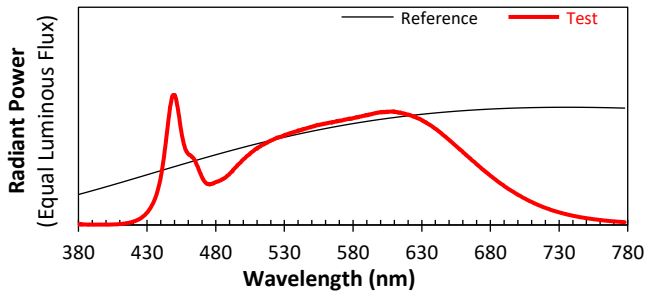

ANSI/IES TM-30-18 Color Rendition Report

Source: ELA-10379-S-H.CSV

Manufacturer: ELA

Date: 12.3.2019

Model: EL-EVO-1181-000

Notes: This is a recommended method for displaying ANSI/IES TM-30-18 information.

x 0.3850
y 0.3848
u' 0.2249
v' 0.5058

CIE 13.3-1995	
(CRI)	
R_a	90
R_g	50