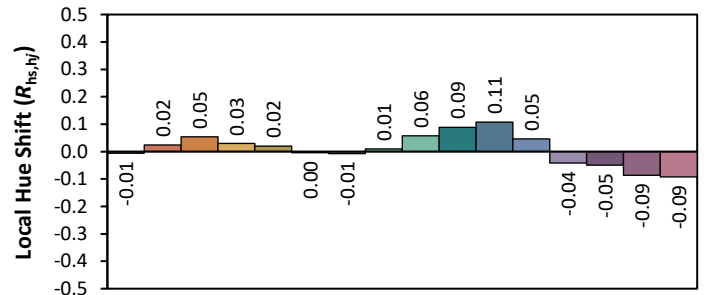

x 0.3850
y 0.3848
u' 0.2249
v' 0.5058

CIE 13.3-1995	
(CRI)	
R _a	90
R _g	50

ANSI/IES TM-30-18 Color Rendition Report

Source: ELA-10379-S-I.CSV

Manufacturer: ELA

Date: 12.3.2019

Model: EL-EVO-1182-000

Notes: This is a recommended method for displaying ANSI/IES TM-30-18 information.