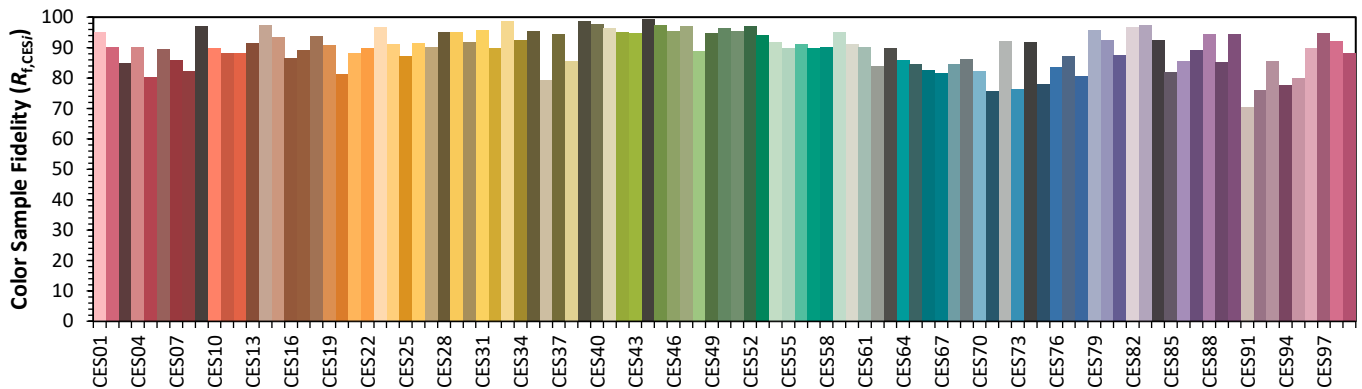

ANSI/IES TM-30-18 Color Rendition Report

Source: ELA-10379-S-H.CSV

Manufacturer: ELA

Date: 12.3.2019

Model: EL-EVO-1181-000

Notes: This is a recommended method for displaying ANSI/IES TM-30-18 information.

x 0.3850
y 0.3848
u' 0.2249
v' 0.5058

CIE 13.3-1995	
(CRI)	
R _a	90
R _g	50

ANSI/IES TM-30-18 Color Rendition Report

Source: ELA-10379-S-I.CSV

Manufacturer: ELA

Date: 12.3.2019

Model: EL-EVO-1182-000

Notes: This is a recommended method for displaying ANSI/IES TM-30-18 information.