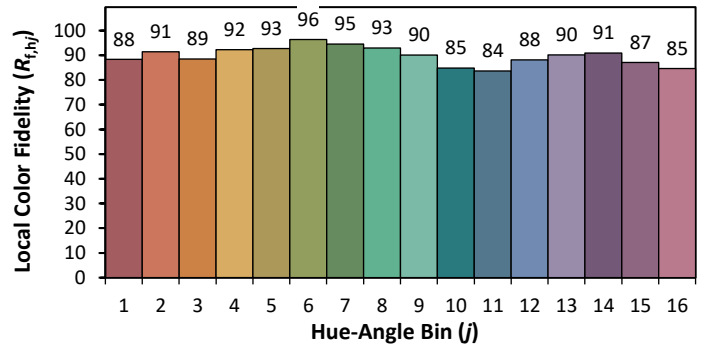

ANSI/IES TM-30-18 Color Rendition Report

Source: ELA-10379-S-H.CSV

Manufacturer: ELA

Date: 12.3.2019

Model: EL-EVO-1181-000

Notes: This is a recommended method for displaying ANSI/IES TM-30-18 information.

x 0.3850
y 0.3848
u' 0.2249
v' 0.5058

CIE 13.3-1995	
(CRI)	
R _a	90
R _g	50

ANSI/IES TM-30-18 Color Rendition Report

Source: ELA-10379-S-I.CSV

Manufacturer: ELA

Date: 12.3.2019

Model: EL-EVO-1182-000

Notes: This is a recommended method for displaying ANSI/IES TM-30-18 information.