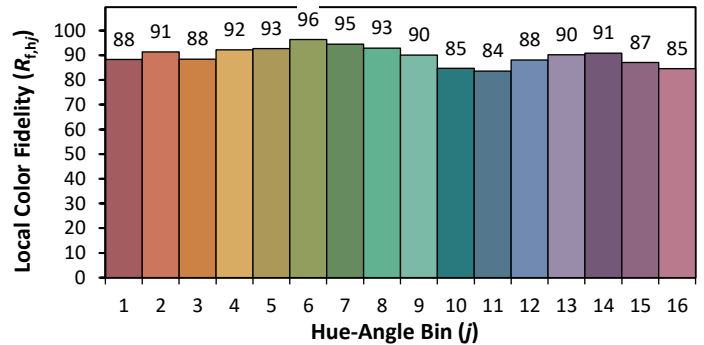

x 0.3850
y 0.3848
u' 0.2249
v' 0.5058

CIE 13.3-1995	
(CRI)	
R _a	90
R _g	50

ANSI/IES TM-30-18 Color Rendition Report

Source: ELA-10379-S-I.CSV

Manufacturer: ELA

Date: 12.3.2019

Model: EL-EVO-1182-000

Notes: This is a recommended method for displaying ANSI/IES TM-30-18 information.