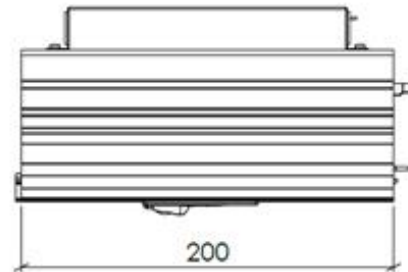

ELLE Recessed ORT Module Continuous Interconnecting Cable Installation

Ceiling Thickness
Range

Inter - Connecting Cables	
Part Number	
EL-ACC-1323-000	1MT INTERCONNECT CABLE SOCKET/PLUG 5 POLE 771-9985/007-101
EL-ACC-1324-000	2MT INTERCONNECT CABLE SOCKET/PLUG 5 POLE 771-9985/007-201
EL-ACC-1325-000	3MT INTERCONNECT CABLE SOCKET/PLUG 5 POLE 771-9985/007-301

Inter - Connecting Cables Usage Matrix				
Length Side A (Input)	Inter - Connecting Cable Required	Length Continuous ORT	Inter - Connecting Cable Required	Length Side B (Output)
585	EL-ACC-1323-000	200	EL-ACC-1323-000	585
1170	EL-ACC-1323-000	200	EL-ACC-1323-000	1170
2340	EL-ACC-1324-000	200	EL-ACC-1323-000	2340