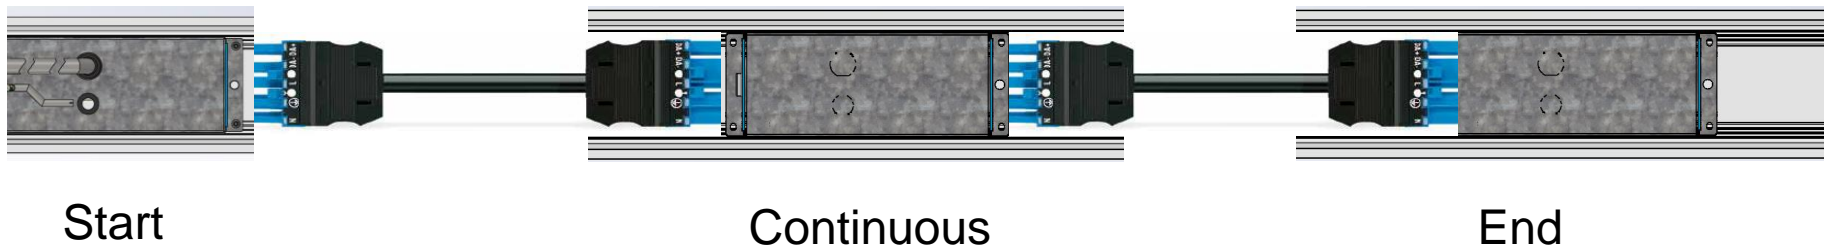

ELLE Interconnecting Accessory Cables for Continuous Installations

Plug and Play external inter-connecting accessory cables are required to continue the power and Dali signal along continuous runs only between the Start , Continuous & End modules.
 Accessory cables to be ordered separately.
 3 different cable lengths are available, 1mt , 2mt & 3mt.

- EL-ACC-1323-000 1MT INTERCONNECT CABLE SOCKET/PLUG 5 POLE 771-9985/007-101
- EL-ACC-1324-000 2MT INTERCONNECT CABLE SOCKET/PLUG 5 POLE 771-9985/007-201
- EL-ACC-1325-000 3MT INTERCONNECT CABLE SOCKET/PLUG 5 POLE 771-9985/007-301

ELLE Recessed Delta/Opa Continuous Interconnecting Cable Installation

PRELIMINARY

Inter - Connecting Cables	
Part Number	
EL-ACC-1323-000	1MT INTERCONNECT CABLE SOCKET/PLUG 5 POLE 771-9985/007-101
EL-ACC-1324-000	2MT INTERCONNECT CABLE SOCKET/PLUG 5 POLE 771-9985/007-201
EL-ACC-1325-000	3MT INTERCONNECT CABLE SOCKET/PLUG 5 POLE 771-9985/007-301