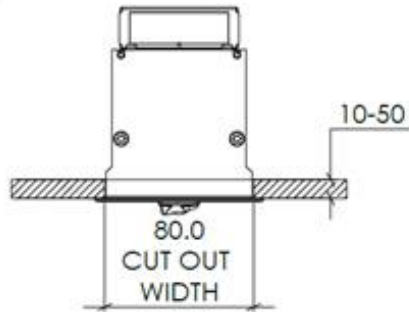

ELLE Recessed ORT Module Continuous Interconnecting Cable Installation

Ceiling Thickness
Range

Inter - Connecting Cables	
Part Number	
EL-ACC-1323-000	1MT INTERCONNECT CABLE SOCKET/PLUG 5 POLE 771-9985/007-101
EL-ACC-1324-000	2MT INTERCONNECT CABLE SOCKET/PLUG 5 POLE 771-9985/007-201
EL-ACC-1325-000	3MT INTERCONNECT CABLE SOCKET/PLUG 5 POLE 771-9985/007-301

Inter - Connecting Cables Usage Matrix				
Length Side A (Input)	Inter - Connecting Cable Required	Length Continuous ORT	Inter - Connecting Cable Required	Length Side B (Output)
585	EL-ACC-1323-000	200	EL-ACC-1323-000	585
1170	EL-ACC-1323-000	200	EL-ACC-1323-000	1170
2340	EL-ACC-1324-000	200	EL-ACC-1323-000	2340