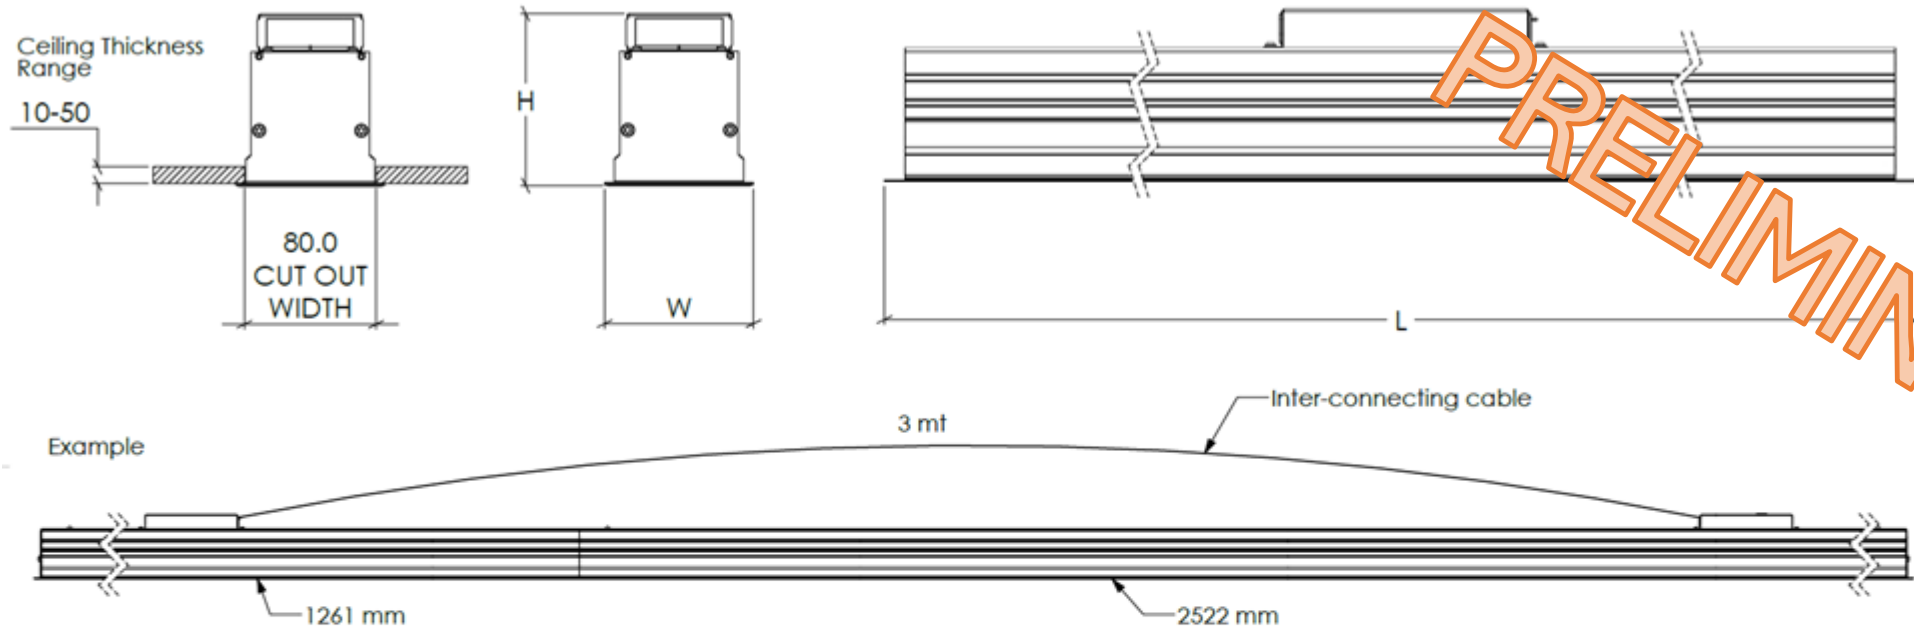

ELLE Recessed Beta Opti Continuous Interconnecting Cable Installation

PRELIMINARY

Inter - Connecting Cables	
Part Number	
EL-ACC-1323-000	1MT INTERCONNECT CABLE SOCKET/PLUG 5 POLE 771-9985/007-101
EL-ACC-1324-000	2MT INTERCONNECT CABLE SOCKET/PLUG 5 POLE 771-9985/007-201
EL-ACC-1325-000	3MT INTERCONNECT CABLE SOCKET/PLUG 5 POLE 771-9985/007-301

Inter - Connecting Cables Usage Matrix	
Length/s	Inter - Connecting Cable Required
1261 Single	Not Required
1351 Single	Not Required
2522 Single	Not Required
2612 Single	Not Required
1261 + 1261	EL-ACC-1324-000
1261 + 2522	EL-ACC-1325-000
2522 + 2522	EL-ACC-1325-000

Luminaire Length	L	W	H	CUT OUT
SINGLE 1261	1287	90.5	105	80 x 1270
SINGLE ORT 1351	1377	90.5	105	80 x 1360
SINGLE 2522	2548	90.5	105	80 x 2535
SINGLE ORT 2612	2638	90.5	105	80 x 2625
START 1261	1274	90.5	105	
START 1351	1364	90.5	105	
CONTINUOUS 1261	1261	90.5	105	
END 1261	1274	90.5	105	
END ORT 1351	1364	90.5	105	
START 2522	2535	90.5	105	
START 2612	2625	90.5	105	
CONTINUOUS 2522	2522	90.5	105	
END 2522	2535	90.5	105	
END ORT 2612	2625	90.5	105