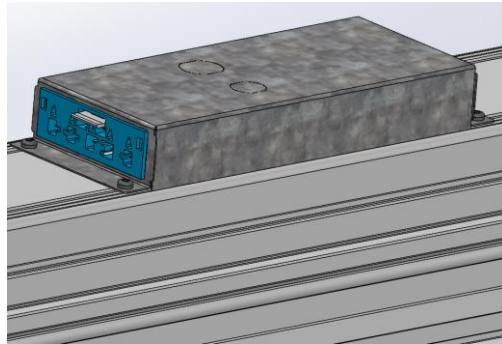

ELLE Interconnecting Accessory Cables for Continuous Installations

Plug and Play external inter-connecting accessory cables are required to continue the power and Dali signal along continuous runs only between the Start , Continuous & End modules.
 Accessory cables to be ordered separately.
 3 different cable lengths are available, 1mt , 2mt & 3mt.

- EL-ACC-1323-000 1MT INTERCONNECT CABLE SOCKET/PLUG 5 POLE 771-9985/007-101
- EL-ACC-1324-000 2MT INTERCONNECT CABLE SOCKET/PLUG 5 POLE 771-9985/007-201
- EL-ACC-1325-000 3MT INTERCONNECT CABLE SOCKET/PLUG 5 POLE 771-9985/007-301

ELLE Recessed Delta/Opa Continuous Interconnecting Cable Installation

PRELIMINARY

Inter - Connecting Cables	
Part Number	
EL-ACC-1323-000	1MT INTERCONNECT CABLE SOCKET/PLUG 5 POLE 771-9985/007-101
EL-ACC-1324-000	2MT INTERCONNECT CABLE SOCKET/PLUG 5 POLE 771-9985/007-201
EL-ACC-1325-000	3MT INTERCONNECT CABLE SOCKET/PLUG 5 POLE 771-9985/007-301