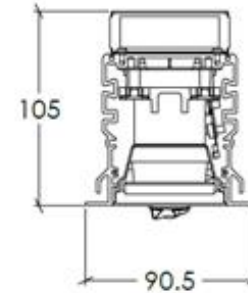

ELLE Recessed ORT Module Continuous Interconnecting Cable Installation

Ceiling Thickness
Range

Inter - Connecting Cables	
Part Number	
EL-ACC-1323-000	1MT INTERCONNECT CABLE SOCKET/PLUG 5 POLE 771-9985/007-101
EL-ACC-1324-000	2MT INTERCONNECT CABLE SOCKET/PLUG 5 POLE 771-9985/007-201
EL-ACC-1325-000	3MT INTERCONNECT CABLE SOCKET/PLUG 5 POLE 771-9985/007-301

Inter - Connecting Cables Usage Matrix				
Length Side A (Input)	Inter - Connecting Cable Required	Length Continuous ORT	Inter - Connecting Cable Required	Length Side B (Output)
585	EL-ACC-1323-000	200	EL-ACC-1323-000	585
1170	EL-ACC-1323-000	200	EL-ACC-1323-000	1170
2340	EL-ACC-1324-000	200	EL-ACC-1323-000	2340