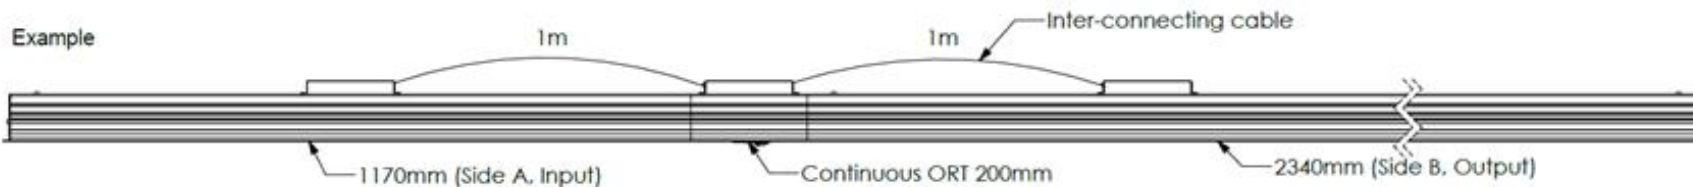

ELLE Recessed ORT Module Continuous Interconnecting Cable Installation

Ceiling Thickness
Range

Inter - Connecting Cables	
Part Number	
EL-ACC-1323-000	1MT INTERCONNECT CABLE SOCKET/PLUG 5 POLE 771-9985/007-101
EL-ACC-1324-000	2MT INTERCONNECT CABLE SOCKET/PLUG 5 POLE 771-9985/007-201
EL-ACC-1325-000	3MT INTERCONNECT CABLE SOCKET/PLUG 5 POLE 771-9985/007-301

Inter - Connecting Cables Usage Matrix				
Length Side A (Input)	Inter - Connecting Cable Required	Length Continuous ORT	Inter - Connecting Cable Required	Length Side B (Output)
585	EL-ACC-1323-000	200	EL-ACC-1323-000	585
1170	EL-ACC-1323-000	200	EL-ACC-1323-000	1170
2340	EL-ACC-1324-000	200	EL-ACC-1323-000	2340