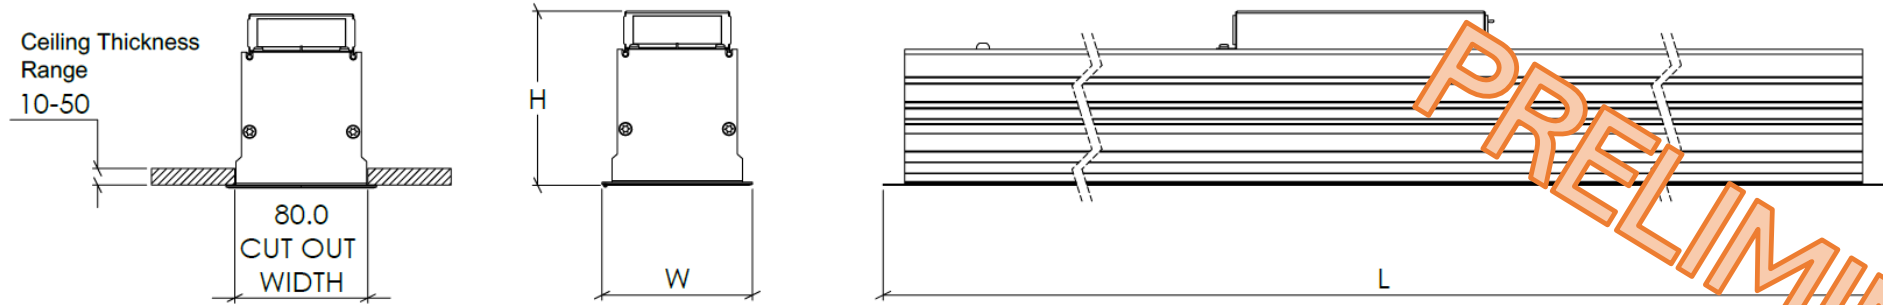

ELLE Recessed Delta/Opa Continuous Interconnecting Cable Installation

PRELIMINARY

Inter - Connecting Cables	
Part Number	
EL-ACC-1323-000	1MT INTERCONNECT CABLE SOCKET/PLUG 5 POLE 771-9985/007-101
EL-ACC-1324-000	2MT INTERCONNECT CABLE SOCKET/PLUG 5 POLE 771-9985/007-201
EL-ACC-1325-000	3MT INTERCONNECT CABLE SOCKET/PLUG 5 POLE 771-9985/007-301

Inter - Connecting Cables Usage Matrix	
Length/s	Inter - Connecting Cable Required
585 Single	Not Required
675 Single	Not Required
1170 Single	Not Required
1260 Single	Not Required
2335 Single	Not Required
2425 Single	Not Required
585 + 585	EL-ACC-1323-000
585 + 1170	EL-ACC-1324-000
1170 + 1170	EL-ACC-1324-000
1170 + 2335	EL-ACC-1325-000
2335 + 2335	EL-ACC-1325-000

Luminaire Length	L	W	H	CUT OUT
SINGLE 585	611	90.5	105	80 x 595
SINGLE ORT 675	701	90.5	105	80 x 685
SINGLE 1170	1196	90.5	105	80 x 1180
SINGLE ORT 1260	1286	90.5	105	80 x 1270
SINGLE 2335	2361	90.5	105	80 x 2345
SINGLE ORT 2425	2451	90.5	105	80 x 2435
START 585	598	90.5	105	
START ORT 675	688	90.5	105	
CONTINUOUS 585	585	90.5	105	
END 585	598	90.5	105	
END ORT 675	688	90.5	105	
START 1170	1183	90.5	105	
START ORT 1260	1273	90.5	105	
CONTINUOUS 1170	1170	90.5	105	
END 1170	1183	90.5	105	
END ORT 1260	1273	90.5	105	
START 2335	2348	90.5	105	
START ORT 2425	2438	90.5	105	
CONTINUOUS 2335	2335	90.5	105	
END 2335	2348	90.5	105	
END ORT 2425	2438	90.5	105