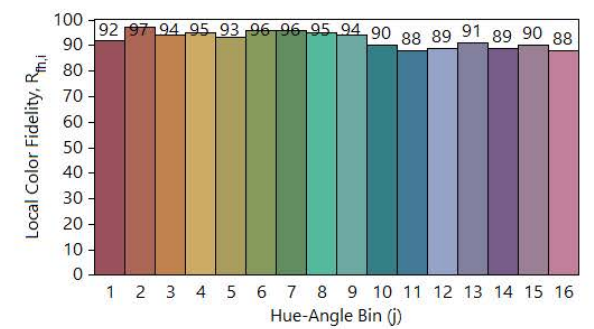

x 0.3914
y 0.3935
u' 0.2256
v' 0.5103

CIE 13.3-1995

(CRI)

R_a 94

R_g 71

Colors are for visual orientation purposes only.

TM-30-18 Colour Rendition Report

EL-AUR-3107-xxx

Notes: AURELED ET 23W 3750LM 940 DELTA 1200X300 variants

x 0.3926
y 0.3940
u' 0.2262
v' 0.5108

CIE 13.3-1995

(CRI)

R_a 95

R_g 73

Colors are for visual orientation purposes only.