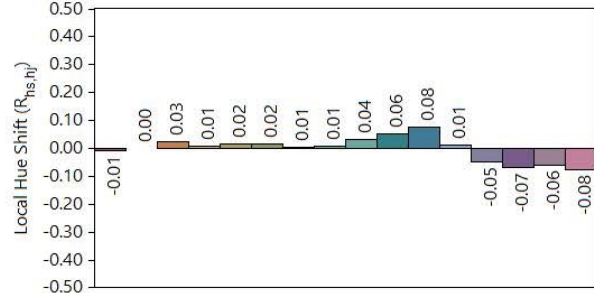

TM-30-18 Colour Rendition Report

EL-AUR-3105-xxx

Notes: AURELED ET 34W 5250LM 940 DELTA 600X600 variants

x 0.3914
y 0.3935
u' 0.2256
v' 0.5103

CIE 13.3-1995

(CRI)

R_a 94

R_g 71

Colors are for visual orientation purposes only.