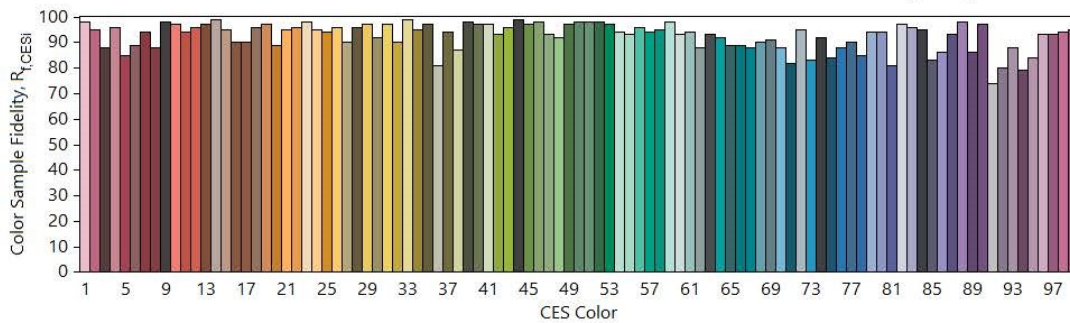

TM-30-18 Colour Rendition Report

EL-AUR-3105-xxx

Notes: AURELED ET 34W 5250LM 940 DELTA 600X600 variants

x 0.3914
y 0.3935
u' 0.2256
v' 0.5103

CIE 13.3-1995

(CRI)

R_a 94

R_g 71

Colors are for visual orientation purposes only.