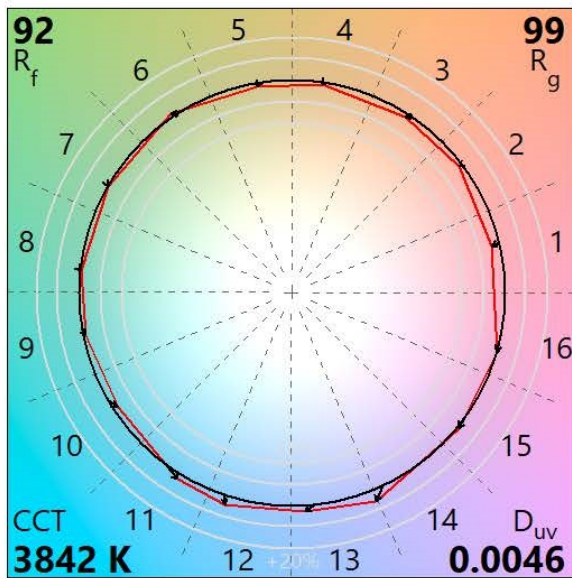

TM-30-18 Colour Rendition Report

EL-AUR-3105-xxx

Notes: AURELED ET 34W 5250LM 940 DELTA 600X600 variants

x 0.3914
y 0.3935
u' 0.2256
v' 0.5103

CIE 13.3-1995

(CRI)

R_a 94

R_g 71

Colors are for visual orientation purposes only.