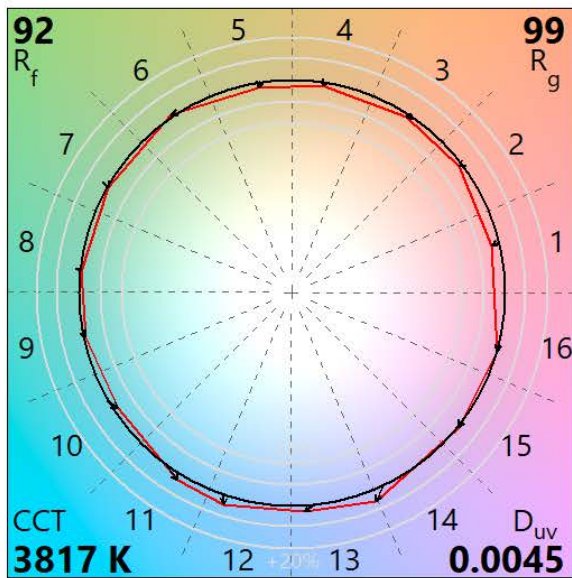

Maximum Candela = 496cd/klm
 Located At Horizontal Angle = 67.5, Vertical Angle = .5

Application

Demanding commercial lighting applications require lighting solutions and luminaires with outstanding performance characteristics. With the conscious decision of light quality and performance in mind Aureled delivers across arrange of applications.

410 Lux Target Illuminance									
Code	CCT	Power [W]	Systems Lumens [lm]	Luminaire Lumens [lm]	Efficacy Initial [lm/W]	Nominal Size [mmxmm]	Target Spacing	UGR	TM21 L90 Lifetime [hrs]
									LM80 DURATION 12,000 hrs
EL-AUR-3105-000	4000K	34	5,268	4,369	128	600x600	3.0m x 3.0m	19	41,000
EL-AUR-3107-000	4000K	23	3,741	2,900	126	1200x300	2.4m x 2.4m	19	41,000
Restraint Kit - 4 x gripple, 2 x 2m wire									

x 0.3914
y 0.3935
u' 0.2256
v' 0.5103

CIE 13.3-1995

(CRI)

R_a 94

R_g 71

Colors are for visual orientation purposes only.

TM-30-18 Colour Rendition Report

EL-AUR-3107-xxx

Notes: AURELED ET 23W 3750LM 940 DELTA 1200X300 variants

x 0.3926
y 0.3940
u' 0.2262
v' 0.5108

CIE 13.3-1995

(CRI)

R_a 95

R_g 73

Colors are for visual orientation purposes only.