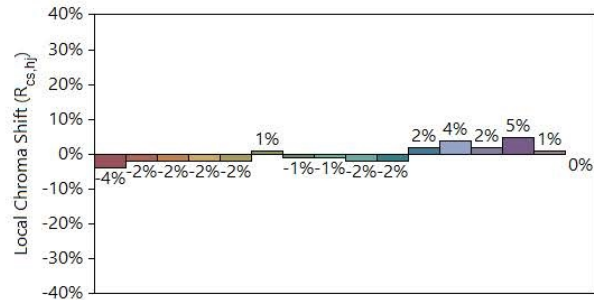

TM-30-18 Colour Rendition Report

EL-AUR-3105-xxx

Notes: AURELED ET 34W 5250LM 940 DELTA 600X600 variants

x 0.3914
y 0.3935
u' 0.2256
v' 0.5103

CIE 13.3-1995

(CRI)

R_a 94

R_g 71

Colors are for visual orientation purposes only.