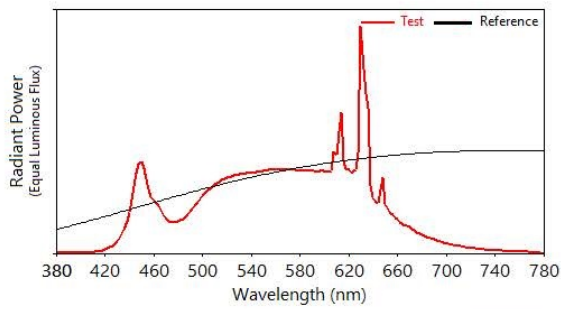

TM-30-18 Colour Rendition Report

EL-AUR-3105-xxx

Notes: AURELED ET 34W 5250LM 940 DELTA 600X600 variants

x 0.3914
y 0.3935
u' 0.2256
v' 0.5103

CIE 13.3-1995

(CRI)

R_a 94

R_g 71

Colors are for visual orientation purposes only.