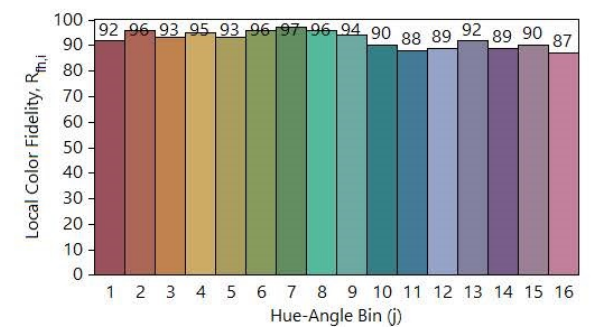

TM-30-18 Colour Rendition Report

EL-AUR-3105-xxx

Notes: AURELED ET 34W 5250LM 940 DELTA 600X600 variants

x 0.3914
y 0.3935
u' 0.2256
v' 0.5103

CIE 13.3-1995

(CRI)

R_a 94

R_g 71

Colors are for visual orientation purposes only.