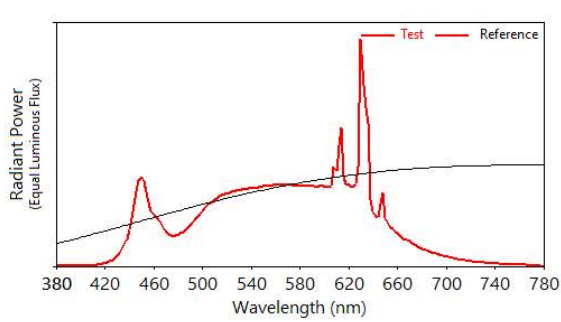

Maximum Candela = 496cd/klm
 Located At Horizontal Angle = 67.5, Vertical Angle = .5

Application

Demanding commercial lighting applications require lighting solutions and luminaires with outstanding performance characteristics. With the conscious decision of light quality and performance in mind Aureled delivers across arrange of applications.

x 0.3914
y 0.3935
u' 0.2256
v' 0.5103

CIE 13.3-1995

(CRI)

R_a 94

R_g 71

Colors are for visual orientation purposes only.

TM-30-18 Colour Rendition Report

EL-AUR-3107-xxx

Notes: AURELED ET 23W 3750LM 940 DELTA 1200X300 variants

x 0.3926
y 0.3940
u' 0.2262
v' 0.5108

CIE 13.3-1995

(CRI)

R_a 95

R_g 73

Colors are for visual orientation purposes only.