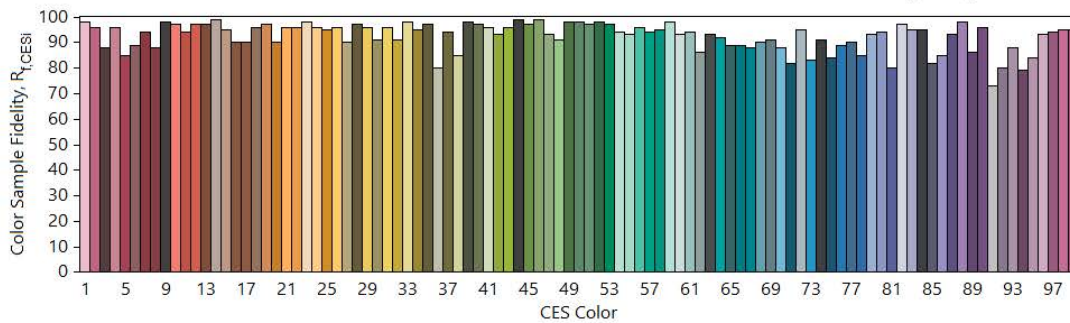

x 0.3914
y 0.3935
u' 0.2256
v' 0.5103

CIE 13.3-1995

(CRI)

R_a 94

R_g 71

Colors are for visual orientation purposes only.

TM-30-18 Colour Rendition Report

EL-AUR-3107-xxx

Notes: AURELED ET 23W 3750LM 940 DELTA 1200X300 variants

x 0.3926
y 0.3940
u' 0.2262
v' 0.5108

CIE 13.3-1995

(CRI)

R_a 95

R_g 73

Colors are for visual orientation purposes only.