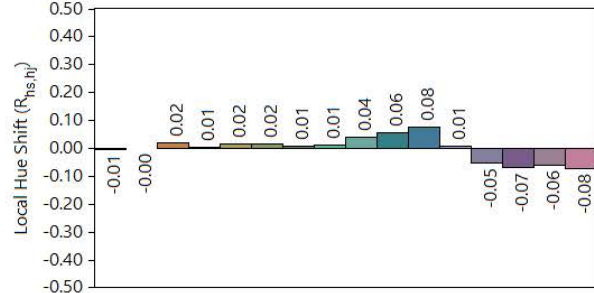

x 0.3914
y 0.3935
u' 0.2256
v' 0.5103

CIE 13.3-1995

(CRI)

R_a 94

R_g 71

Colors are for visual orientation purposes only.

TM-30-18 Colour Rendition Report

EL-AUR-3107-xxx