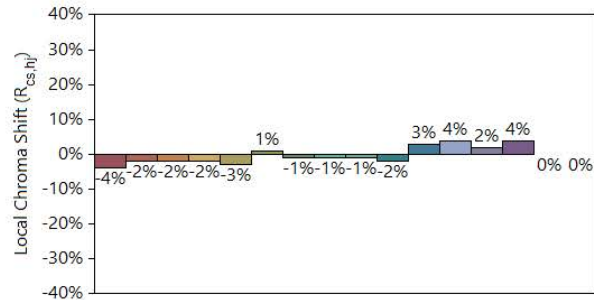

x 0.3914
y 0.3935
u' 0.2256
v' 0.5103

CIE 13.3-1995

(CRI)

R_a 94

R_g 71

Colors are for visual orientation purposes only.

TM-30-18 Colour Rendition Report

EL-AUR-3107-xxx