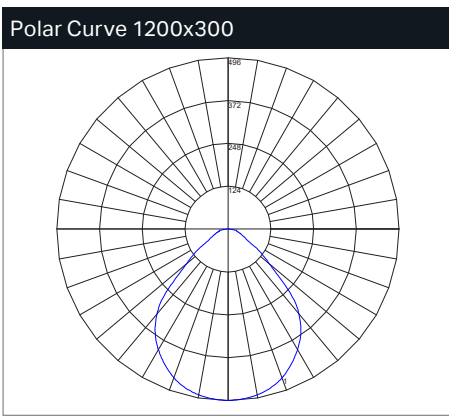

Mechanical Drawing						
Physical Parameters	Luminaire Dimensions			Cutout Size		Weight
Code	L [mm]	W [mm]	H [mm]	CL [mm]	CW [mm]	[kg]
EL-AUR-3100-000	294	294	53	-	-	2.0
EL-AUR-3101-000	594	294	53	-	-	3.5
EL-AUR-3102-000	594	294	53	-	-	3.5
EL-AUR-3103-000	593	593	56	-	-	4.5
EL-AUR-3104-000	593	593	56	-	-	4.5
EL-AUR-3105-000	593	593	56	-	-	4.5
EL-AUR-3106-000	1194	294	53	-	-	4.5
EL-AUR-3107-000	1194	294	53	-	-	4.5

Maximum Candela = 496cd/klm
 Located At Horizontal Angle = 67.5, Vertical Angle = .5

Application

Demanding commercial lighting applications require lighting solutions and luminaires with outstanding performance characteristics. With the conscious decision of light quality and performance in mind Aureled delivers across arrange of applications.